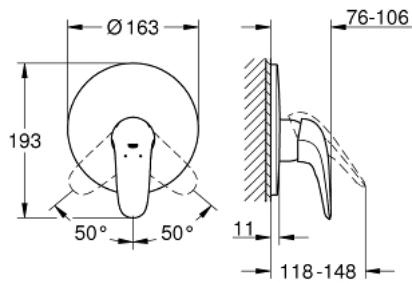

## 29 098 003 EUROSTYLE SINGLE-LEVER SHOWER MIXER

### PRODUCT DESCRIPTION

- Colour: chrome
- trim set for use with rough-in box 33 963 001, 33 964 001, 33 965 001
- without concealed body
- solid metal lever
- GROHE LongLife finish
- GROHE FastFixation covered fixation
- escutcheon- and shaft-sealing
- metal wall escutcheon

## 29 098 003 EUROSTYLE SINGLE-LEVER SHOWER MIXER

**SPARE PARTS**, November 2015 – now

1: Solid metal lever (Spare part-nr. 46954000)

2: Escutcheon (Spare part-nr. 46904000)

3: Temperature limiter (Spare part-nr. 46308000)\*