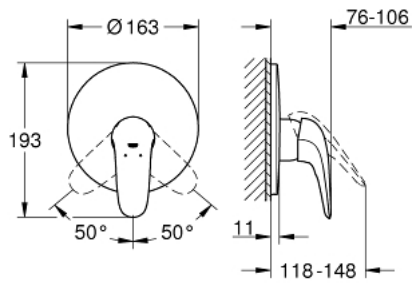

29 098 003 EUROSTYLE SINGLE-LEVER SHOWER MIXER

PRODUCT DESCRIPTION

- Colour: chrome
- trim set for use with rough-in box 33 963 001, 33 964 001, 33 965 001
- without concealed body
- solid metal lever
- GROHE LongLife finish
- GROHE FastFixation covered fixation
- escutcheon and shaft sealing
- metal wall escutcheon

29 098 003 EUROSTYLE SINGLE-LEVER SHOWER MIXER

SPARE PARTS, 11月 2015 – now

- 1: Solid metal lever (Spare part-nr. 46954000)
 - 2: Escutcheon (Spare part-nr. 46904000)
 - 3: Temperature limiter (Spare part-nr. 46308000)*
 - 4: Extension set (Spare part-nr. 46191000)*
 - 5: Extension set (Spare part-nr. 46343000)*
- * Optional accessories