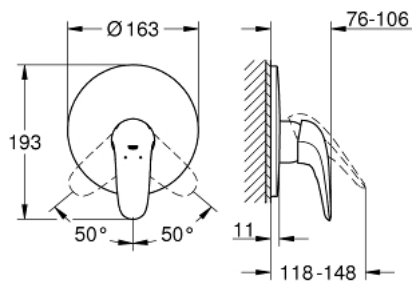

29 098 LS3 EUROSTYLE SINGLE-LEVER SHOWER MIXER

PRODUCT DESCRIPTION

- Colour: moon white/chrome
- trim set for use with rough-in box 33 963 001, 33 964 001, 33 965 001
- without concealed body
- solid metal lever
- GROHE LongLife finish
- GROHE FastFixation covered fixation
- escutcheon- and shaft-sealing
- metal wall escutcheon

29 098 LS3 EUROSTYLE SINGLE-LEVER SHOWER MIXER

SPARE PARTS, November 2015 – now

- 1: Solid metal lever (Spare part-nr. 46954LS0)
- 2: Escutcheon (Spare part-nr. 46904LS0)
- 3: Temperature limiter (Spare part-nr. 46308000)*
- 4: Extension set (Spare part-nr. 46191000)*
- 5: Extension set (Spare part-nr. 46343000)*
- * Optional accessories