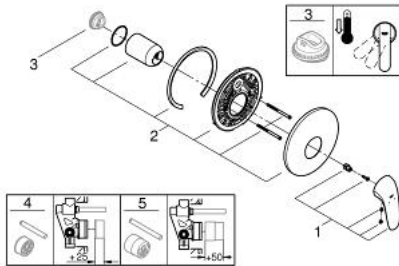

29 098 LS3 EUROSTYLE SINGLE-LEVER SHOWER MIXER

PRODUCT DESCRIPTION

- Colour: moon white/chrome
- trim set for use with rough-in box 33 963 001, 33 964 001, 33 965 001
- without concealed body
- solid metal lever
- GROHE LongLife finish
- GROHE FastFixation covered fixation
- escutcheon and shaft sealing
- metal wall escutcheon

29 098 LS3 EUROSTYLE SINGLE-LEVER SHOWER MIXER

SPARE PARTS, 11月 2015 – now

- 1: Solid metal lever (Spare part-nr. 46954LS0)
 - 2: Escutcheon (Spare part-nr. 46904LS0)
 - 3: Temperature limiter (Spare part-nr. 46308000)*
 - 4: Extension set (Spare part-nr. 46191000)*
 - 5: Extension set (Spare part-nr. 46343000)*
- * Optional accessories