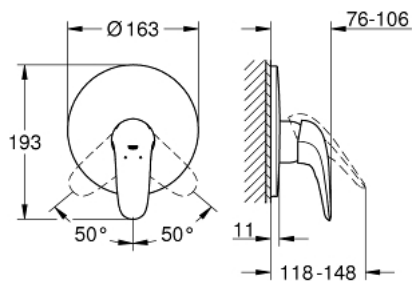

29 098 LS3 EUROSTYLE SINGLE-LEVER SHOWER MIXER

PRODUCT DESCRIPTION

- Colour: moon white/chrome
- trim set for use with rough-in box 33 963 001, 33 964 001, 33 965 001
- without concealed body
- solid metal lever
- GROHE LongLife finish
- GROHE FastFixation covered fixation
- escutcheon and shaft sealing
- metal wall escutcheon

29 098 LS3 EUROSTYLE SINGLE-LEVER SHOWER MIXER

SPARE PARTS, 11月 2015 – now

- 1: Solid metal lever (Spare part-nr. 46954LS0)
 - 2: Escutcheon (Spare part-nr. 46904LS0)
 - 3: Temperature limiter (Spare part-nr. 46308000)*
 - 4: Extension set (Spare part-nr. 46191000)*
 - 5: Extension set (Spare part-nr. 46343000)*
- * Optional accessories