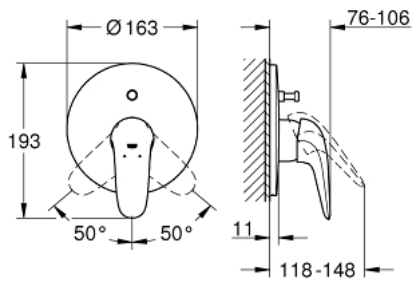

## 29 099 003 EUROSTYLE SINGLE-LEVER BATH/SOWER MIXER

### PRODUCT DESCRIPTION

- Colour: chrome
- final installation set for
- 33 961 000, 33 963 000, 33 965 000
- without concealed body
- solid metal lever
- GROHE LongLife finish
- GROHE FastFixation covered fixation
- automatic diverter: bath/shower
- escutcheon- and shaft-sealing

## 29 099 003 EUROSTYLE SINGLE-LEVER BATH/SHOWER MIXER