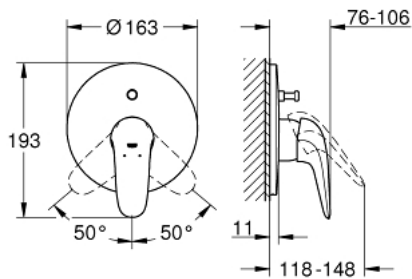

29 099 003 **EUROSTYLE SINGLE-LEVER BATH MIXER**

PRODUCT DESCRIPTION

- Colour: chrome
- set for final installation for
- 33 961 000, 33 963 000, 33 965 000
- without concealed body
- solid metal lever
- GROHE LongLife finish
- GROHE FastFixation covered fixation
- automatic diverter: bath/shower
- escutcheon and shaft sealing

29 099 003 EUROSTYLE SINGLE-LEVER BATH MIXER

SPARE PARTS, 11月 2015 – now

- 1: Solid metal lever (Spare part-nr. 46954000)
- 2: Escutcheon (Spare part-nr. 46905000)
- 3: Diverter (Spare part-nr. 46737000)
- 4: Temperature limiter (Spare part-nr. 46308000)*
- 5: Extension set (Spare part-nr. 46191000)*
- 6: Extension set (Spare part-nr. 46343000)*