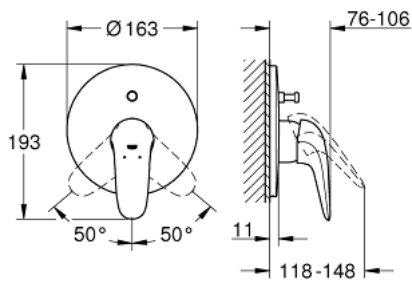

### PRODUCT DESCRIPTION

- Colour: moon white/chrome
- final installation set for
- 33 961 000, 33 963 000, 33 965 000
- without concealed body
- solid metal lever
- GROHE LongLife finish
- GROHE FastFixation covered fixation
- automatic diverter: bath/shower
- escutcheon- and shaft-sealing