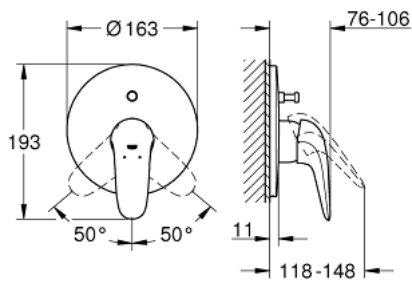

29 099 LS3 EUROSTYLE SINGLE-LEVER BATH MIXER

PRODUCT DESCRIPTION

- Colour: moon white/chrome
- set for final installation for
- 33 961 000, 33 963 000, 33 965 000
- without concealed body
- solid metal lever
- GROHE LongLife finish
- GROHE FastFixation covered fixation
- automatic diverter: bath/shower
- escutcheon and shaft sealing

29 099 LS3 EUROSTYLE SINGLE-LEVER BATH MIXER

SPARE PARTS, 11月 2015 – now

- 1: Solid metal lever (Spare part-nr. 46954LS0)
 - 2: Escutcheon (Spare part-nr. 46905LS0)
 - 3: Diverter (Spare part-nr. 46737000)
 - 4: Temperature limiter (Spare part-nr. 46308000)*
 - 5: Extension set (Spare part-nr. 46191000)*
 - 6: Extension set (Spare part-nr. 46343000)*
- * Optional accessories