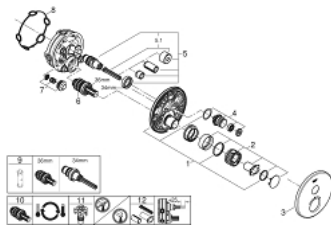

29 118 000 GROHTHERM SMARTCONTROL THERMOSTAT FOR CONCEALED INSTALLATION WITH ONE VALVE

PRODUCT DESCRIPTION

- Colour: chrome
- trim set for GROHE Rapido SmartBox (35 600/35 604)
- metal wall escutcheon with GROHE FastFixation (covered escutcheon and shaft sealing, covered fixing), retroactively 6° adjustable
- GROHE LongLife finish
- GROHE SmartControl - control the shower with intuitive push/turn button
- exchangeable symbols
- GROHE TurboStat - compact cartridge with wax thermoelement
- GROHE ProGrip - with knurl structure
- GROHE SafeStop safety button at 38°C
- GROHE SafeStop Plus - optional temperature limiter at 43°C or 46°C included
- built-in non return valves and dirt strainers
- without roughing-in set 35 600/35 604 (please order separately)
- flow performance: outlet A (to external shut-off) = 34 l/min, outlet B/C = 29 l/min

29 118 000 GROHTHERM SMARTCONTROL THERMOSTAT FOR CONCEALED INSTALLATION WITH ONE VALVE

SPARE PARTS, 1月 2020 – now

- 1: Mounting plate (Spare part-nr. 48362000)
 - 2: Temperature control handle (Spare part-nr. 49029000)
 - 2.1: Cover cap (Spare part-nr. 1015030000)
 - 2.2: handle adaptor (Spare part-nr. 1015059990)
 - 3: Escutcheon (Spare part-nr. 49030000)
 - 4: Push button (Spare part-nr. 48361000)
 - 4.1: pushbutton (Spare part-nr. 14077000)
 - 5: Cartridge (Spare part-nr. 48359000)
 - 5.1: Spindle (Spare part-nr. 49088000)
 - 6: Thermostatic compact cartridge 3/4" (Spare part-nr. 49028000)
 - 7: Non-return valve (Spare part-nr. 49085000)
 - 8: Seal (Spare part-nr. 48360000)
 - 9: Socket spanner (Spare part-nr. 49059000)*
 - 10: GROHE TurboStat cartridge 3/4" (Spare part-nr. 49003000)*
 - 11: Service stops (Spare part-nr. 1405300M)*
 - 12: Universal extension set single-lever mixers, 25 mm (Spare part-nr. 14048000)*
- * Optional accessories