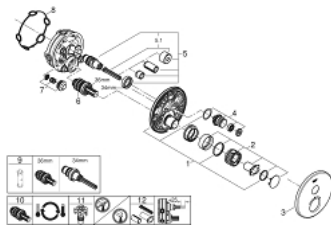

### PRODUCT DESCRIPTION

- Colour: chrome
- trim set for GROHE Rapido SmartBox (35 600/35 604)
- metal wall escutcheon with GROHE FastFixation (covered escutcheon and shaft sealing, covered fixing), retroactively 6° adjustable
- GROHE LongLife finish
- GROHE SmartControl - control the shower with intuitive push/turn button
- exchangeable symbols
- GROHE TurboStat - compact cartridge with wax thermoelement
- GROHE ProGrip - with knurled structure
- GROHE SafeStop safety button at 38°C
- GROHE SafeStop Plus - optional temperature limiter at 43°C or 46°C included
- built-in non return valves and dirt strainers
- without roughing-in set 35 600/35 604 (please order separately)
- flow performance: outlet A (to external shut-off) = 34 l/min, outlet B/C = 29 l/min

### SPARE PARTS, 1月 2020 – now

- 1: Mounting plate (Spare part-nr. 48362000)
  - 2: Temperature control handle (Spare part-nr. 49029000)
  - 2.1: Cover cap (Spare part-nr. 1015030000)
  - 2.2: handle adaptor (Spare part-nr. 1015059990)
  - 3: Escutcheon (Spare part-nr. 49030000)
  - 4: Push button (Spare part-nr. 48361000)
  - 4.1: pushbutton (Spare part-nr. 14077000)
  - 5: Cartridge (Spare part-nr. 48359000)
  - 5.1: Spindle (Spare part-nr. 49088000)
  - 6: Thermostatic compact cartridge 3/4" (Spare part-nr. 49028000)
  - 7: Non-return valve (Spare part-nr. 49085000)
  - 8: Seal (Spare part-nr. 48360000)
  - 9: Socket spanner (Spare part-nr. 49059000)\*
  - 10: GROHE TurboStat cartridge 3/4" (Spare part-nr. 49003000)\*
  - 11: Service stops (Spare part-nr. 1405300M)\*
  - 12: Universal extension set single-lever mixers, 25 mm (Spare part-nr. 14048000)\*
- \* Optional accessories