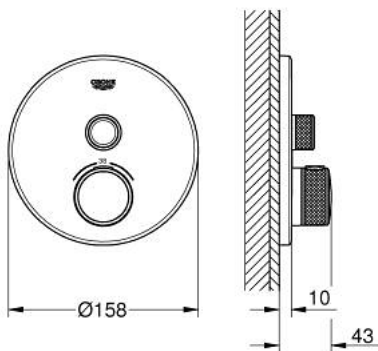

29 118 000 GROHTHERM SMARTCONTROL THERMOSTAT FOR CONCEALED INSTALLATION WITH ONE VALVE

PRODUCT DESCRIPTION

- Colour: chrome
- trim set for GROHE Rapido SmartBox (35 600/35 604)
- metal wall escutcheon with GROHE FastFixation (covered escutcheon and shaft sealing, covered fixing), retroactively 6° adjustable
- GROHE LongLife finish
- GROHE SmartControl - control the shower with intuitive push/turn button
- exchangeable symbols
- GROHE TurboStat - compact cartridge with wax thermoelement
- GROHE ProGrip - with knurl structure
- GROHE SafeStop safety button at 38°C
- GROHE SafeStop Plus - optional temperature limiter at 43°C or 46°C included
- built-in non return valves and dirt strainers
- without roughing-in set 35 600/35 604 (please order separately)
- flow performance: outlet A (to external shut-off) = 34 l/min, outlet B/C = 29 l/min