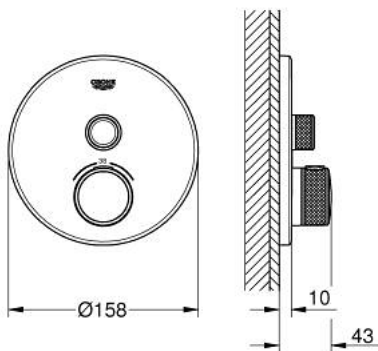

29 118 000 GROHTHERM SMARTCONTROL THERMOSTAT FOR CONCEALED INSTALLATION WITH ONE VALVE

PRODUCT DESCRIPTION

- Colour: chrome
- trim set for GROHE Rapido SmartBox (35 600/35 604)
- metal wall escutcheon with GROHE FastFixation (covered escutcheon and shaft sealing, covered fixing), retroactively 6° adjustable
- GROHE LongLife finish
- GROHE SmartControl - control the shower with intuitive push/turn button
- exchangeable symbols
- GROHE TurboStat - compact cartridge with wax thermoelement
- GROHE ProGrip - with knurl structure
- GROHE SafeStop safety button at 38°C
- GROHE SafeStop Plus - optional temperature limiter at 43°C or 46°C included
- built-in non return valves and dirt strainers
- without roughing-in set 35 600/35 604 (please order separately)
- flow performance: outlet A (to external shut-off) = 34 l/min, outlet B/C = 29 l/min

29 118 000 GROHTHERM SMARTCONTROL THERMOSTAT FOR CONCEALED INSTALLATION WITH ONE VALVE

SPARE PARTS, 1月 2020 – now

- 1: Mounting plate (Spare part-nr. 48362000)
 - 2: Temperature control handle (Spare part-nr. 49029000)
 - 2.1: Cover cap (Spare part-nr. 1015030000)
 - 2.2: handle adaptor (Spare part-nr. 1015059990)
 - 3: Escutcheon (Spare part-nr. 49030000)
 - 4: Push button (Spare part-nr. 48361000)
 - 4.1: pushbutton (Spare part-nr. 14077000)
 - 5: Cartridge (Spare part-nr. 48359000)
 - 5.1: Spindle (Spare part-nr. 49088000)
 - 6: Thermostatic compact cartridge 3/4" (Spare part-nr. 49028000)
 - 7: Non-return valve (Spare part-nr. 49085000)
 - 8: Seal (Spare part-nr. 48360000)
 - 9: Socket spanner (Spare part-nr. 49059000)*
 - 10: GROHE TurboStat cartridge 3/4" (Spare part-nr. 49003000)*
 - 11: Service stops (Spare part-nr. 1405300M)*
 - 12: Universal extension set single-lever mixers, 25 mm (Spare part-nr. 14048000)*
- * Optional accessories