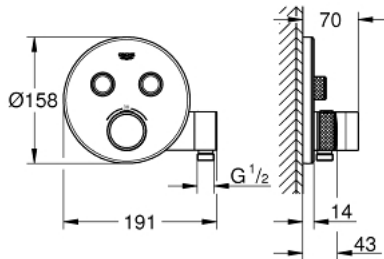

29 120 000 GROHTHERM SMARTCONTROL THERMOSTAT FOR CONCEALED INSTALLATION WITH 2 VALVES AND INTEGRATED SHOWER HOLDER

PRODUCT DESCRIPTION

- Colour: chrome
- trim set for GROHE Rapido SmartBox (35 600/35 604)
- metal wall escutcheon with GROHE FastFixation (covered escutcheon and shaft sealing, covered fixing), retroactively 6° adjustable
- GROHE LongLife finish
- GROHE SmartControl - control the shower with intuitive push/turn button
- exchangeable symbols
- GROHE TurboStat - compact cartridge with wax thermoelement
- GROHE ProGrip - with knurled structure
- GROHE SafeStop - safety button at 38°C
- GROHE SafeStop Plus - optional temperature limiter at 43°C or 46°C included
- built-in non-return valves and dirt strainers
- multiple outlets can be run simultaneously
- integrated shower union with shower outlet 1/2"
- without roughing-in set 35 600/35 604 (please order separately)
- flow performance: outlet B = 24 l/min hand shower = 12 l/min outlet B + hand shower = 27 l/min