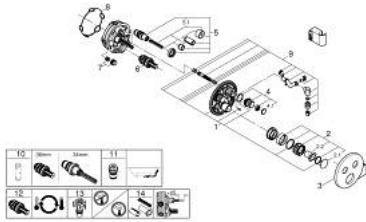

29 120 000 GROHTHERM SMARTCONTROL THERMOSTAT FOR CONCEALED INSTALLATION WITH 2 VALVES AND INTEGRATED SHOWER HOLDER

SPARE PARTS, January 2023 – now

- 1: Mounting Template (Spare part-nr. 48364000)
- 2: Temperature control handle (Spare part-nr. 49029000)
- 2.1: Cap (Spare part-nr. 1015030000)
- 2.2: handle adaptor (Spare part-nr. 1015059990)
- 3: Escutcheon (Spare part-nr. 49034000)
- 4: Push button (Spare part-nr. 48361000)
- 4.1: pushbutton (Spare part-nr. 14077000)
- 5: Cartridge (Spare part-nr. 48359000)
- 5.1: Spindle (Spare part-nr. 49088000)
- 6: Thermostatic compact cartridge 3/4" (Spare part-nr. 49028000)
- 7: Non-return valves (Spare part-nr. 47979000)
- 8: Ball seal dia. 9x6.8 mm (Spare part-nr. 48360000)
- 9: Race (Spare part-nr. 1015049990)
- 10: Socket spanner (Spare part-nr. 49059000)*
- 11: Backflow protection combination (EN1717) (Spare part-nr. 14055000)*
- 12: GROHE TurboStat cartridge 3/4" (Spare part-nr. 49003000)*
- 13: Service stops (Spare part-nr. 1405300M)*
- 14: Universal extension set single-lever mixers, 25 mm (Spare part-nr. 14048000)*