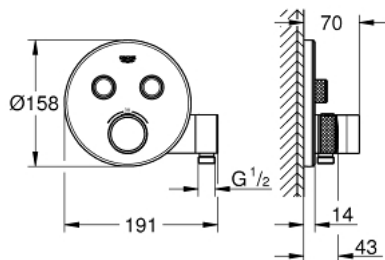

29 120 000 GROHTHERM SMARTCONTROL THERMOSTAT FOR CONCEALED INSTALLATION WITH 2 VALVES AND INTEGRATED SHOWER HOLDER

PRODUCT DESCRIPTION

- Colour: chrome
- trim set for GROHE Rapido SmartBox (35 600/35 604)
- metal wall escutcheon with GROHE FastFixation (covered escutcheon and shaft sealing, covered fixing), retroactively 6° adjustable
- GROHE LongLife finish
- GROHE SmartControl - control the shower with intuitive push/turn button
- exchangeable symbols
- GROHE TurboStat - compact cartridge with wax thermoelement
- GROHE ProGrip - with knurl structure
- GROHE SafeStop - safety button at 38°C
- GROHE SafeStop Plus - optional temperature limiter at 43°C or 46°C included
- built-in non-return valves and dirt strainers
- multiple outlets can be run simultaneously
- integrated shower union with shower outlet 1/2"
- without roughing-in set 35 600/35 604 (please order separately)
- flow performance: outlet B = 24 l/min hand shower = 12 l/min outlet B + hand shower = 27 l/min