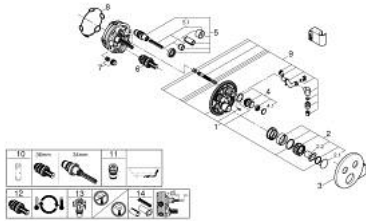

29 120 000 GROHTHERM SMARTCONTROL THERMOSTAT FOR CONCEALED INSTALLATION WITH 2 VALVES AND INTEGRATED SHOWER HOLDER

SPARE PARTS, 1月 2023 – now

- 1: Mounting template (Spare part-nr. 48364000)
- 2: Temperature control handle (Spare part-nr. 49029000)
 - 2.1: Cover cap (Spare part-nr. 1015030000)
 - 2.2: handle adaptor (Spare part-nr. 1015059990)
- 3: Escutcheon (Spare part-nr. 49034000)
- 4: Push button (Spare part-nr. 48361000)
 - 4.1: pushbutton (Spare part-nr. 14077000)
- 5: Cartridge (Spare part-nr. 48359000)
 - 5.1: Spindle (Spare part-nr. 49088000)
- 6: Thermostatic compact cartridge 3/4" (Spare part-nr. 49028000)
- 7: Non-return valves (Spare part-nr. 47979000)
- 8: Seal (Spare part-nr. 48360000)
- 9: Race (Spare part-nr. 1015049990)
- 10: Socket spanner (Spare part-nr. 49059000)*
- 11: Backflow protection combination (EN1717) (Spare part-nr. 14055000)*
- 12: GROHE TurboStat cartridge 3/4" (Spare part-nr. 49003000)*
- 13: Service stops (Spare part-nr. 1405300M)*
- 14: Universal extension set single-lever mixers, 25 mm (Spare part-nr. 14048000)*