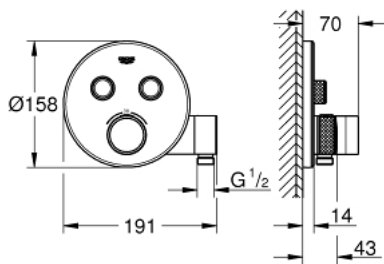

29 120 000 GROHTHERM SMARTCONTROL THERMOSTAT FOR CONCEALED INSTALLATION WITH 2 VALVES AND INTEGRATED SHOWER HOLDER

PRODUCT DESCRIPTION

- Colour: chrome
- trim set for GROHE Rapido SmartBox (35 600/35 604)
- metal wall escutcheon with GROHE FastFixation (covered escutcheon and shaft sealing, covered fixing), retroactively 6° adjustable
- GROHE LongLife finish
- GROHE SmartControl - control the shower with intuitive push/turn button
- exchangeable symbols
- GROHE TurboStat - compact cartridge with wax thermoelement
- GROHE ProGrip - with knurled structure
- GROHE SafeStop safety button at 38°C
- GROHE SafeStop Plus - optional temperature limiter at 43°C or 46°C included
- built-in non return valves and dirt strainers
- multiple outlets can be run simultaneously
- integrated shower union with shower outlet 1/2"
- without roughing-in set 35 600/35 604 (please order separately)
- flow performance: outlet B = 24 l/min, hand shower = 12 l/min, outlet B + hand shower = 27 l/min