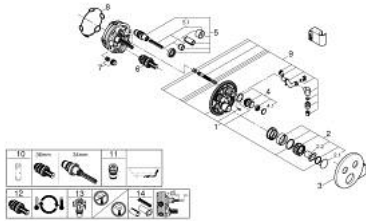

### PRODUCT DESCRIPTION

- Colour: chrome
- trim set for GROHE Rapido SmartBox (35 600/35 604)
- metal wall escutcheon with GROHE FastFixation (covered escutcheon and shaft sealing, covered fixing), retroactively 6° adjustable
- GROHE LongLife finish
- GROHE SmartControl - control the shower with intuitive push/turn button
- exchangeable symbols
- GROHE TurboStat - compact cartridge with wax thermoelement
- GROHE ProGrip - with knurled structure
- GROHE SafeStop safety button at 38°C
- GROHE SafeStop Plus - optional temperature limiter at 43°C or 46°C included
- built-in non return valves and dirt strainers
- multiple outlets can be run simultaneously
- integrated shower union with shower outlet 1/2"
- without roughing-in set 35 600/35 604 (please order separately)
- flow performance: outlet B = 24 l/min, hand shower = 12 l/min, outlet B + hand shower = 27 l/min

### SPARE PARTS, 1月 2023 – now

- 1: Mounting template (Spare part-nr. 48364000)
  - 2: Temperature control handle (Spare part-nr. 49029000)
    - 2.1: Cover cap (Spare part-nr. 1015030000)
    - 2.2: handle adaptor (Spare part-nr. 1015059990)
  - 3: Escutcheon (Spare part-nr. 49034000)
  - 4: Push button (Spare part-nr. 48361000)
    - 4.1: pushbutton (Spare part-nr. 14077000)
  - 5: Cartridge (Spare part-nr. 48359000)
    - 5.1: Spindle (Spare part-nr. 49088000)
  - 6: Thermostatic compact cartridge 3/4" (Spare part-nr. 49028000)
  - 7: Non-return valves (Spare part-nr. 47979000)
  - 8: Seal (Spare part-nr. 48360000)
  - 9: Race (Spare part-nr. 1015049990)
  - 10: Socket spanner (Spare part-nr. 49059000)\*
  - 11: Backflow protection combination (EN1717) (Spare part-nr. 14055000)\*
  - 12: GROHE TurboStat cartridge 3/4" (Spare part-nr. 49003000)\*
  - 13: Service stops (Spare part-nr. 1405300M)\*
  - 14: Universal extension set single-lever mixers, 25 mm (Spare part-nr. 14048000)\*
- \* Optional accessories