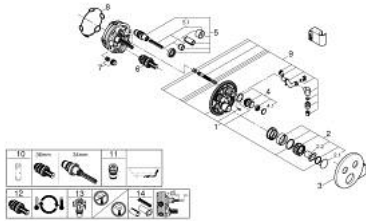

29 120 000 GROHTHERM SMARTCONTROL THERMOSTAT FOR CONCEALED INSTALLATION WITH 2 VALVES AND INTEGRATED SHOWER HOLDER

SPARE PARTS, 1月 2023 – now

- 1: Mounting template (Spare part-nr. 48364000)
- 2: Temperature control handle (Spare part-nr. 49029000)
- 2.1: Cover cap (Spare part-nr. 1015030000)
- 2.2: handle adaptor (Spare part-nr. 1015059990)
- 3: Escutcheon (Spare part-nr. 49034000)
- 4: Push button (Spare part-nr. 48361000)
- 4.1: pushbutton (Spare part-nr. 14077000)
- 5: Cartridge (Spare part-nr. 48359000)
- 5.1: Spindle (Spare part-nr. 49088000)
- 6: Thermostatic compact cartridge 3/4" (Spare part-nr. 49028000)
- 7: Non-return valves (Spare part-nr. 47979000)
- 8: Seal (Spare part-nr. 48360000)
- 9: Race (Spare part-nr. 1015049990)
- 10: Socket spanner (Spare part-nr. 49059000)*
- 11: Backflow protection combination (EN1717) (Spare part-nr. 14055000)*
- 12: GROHE TurboStat cartridge 3/4" (Spare part-nr. 49003000)*
- 13: Service stops (Spare part-nr. 1405300M)*
- 14: Universal extension set single-lever mixers, 25 mm (Spare part-nr. 14048000)*