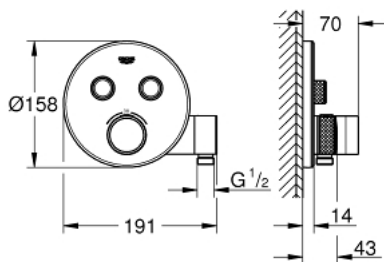

### PRODUCT DESCRIPTION

- Colour: chrome
- trim set for GROHE Rapido SmartBox (35 600/35 604)
- metal wall escutcheon with GROHE FastFixation (covered escutcheon and shaft sealing, covered fixing), retroactively 6° adjustable
- GROHE LongLife finish
- GROHE SmartControl - control the shower with intuitive push/turn button
- exchangeable symbols
- GROHE TurboStat - compact cartridge with wax thermoelement
- GROHE ProGrip - with knurled structure
- GROHE SafeStop safety button at 38°C
- GROHE SafeStop Plus - optional temperature limiter at 43°C or 46°C included
- built-in non return valves and dirt strainers
- multiple outlets can be run simultaneously
- integrated shower union with shower outlet 1/2"
- without roughing-in set 35 600/35 604 (please order separately)
- flow performance: outlet B = 24 l/min, hand shower = 12 l/min, outlet B + hand shower = 27 l/min

### SPARE PARTS, 1月 2023 – now

- 1: Mounting template (Spare part-nr. 48364000)
  - 2: Temperature control handle (Spare part-nr. 49029000)
    - 2.1: Cover cap (Spare part-nr. 1015030000)
    - 2.2: handle adaptor (Spare part-nr. 1015059990)
  - 3: Escutcheon (Spare part-nr. 49034000)
  - 4: Push button (Spare part-nr. 48361000)
    - 4.1: pushbutton (Spare part-nr. 14077000)
  - 5: Cartridge (Spare part-nr. 48359000)
    - 5.1: Spindle (Spare part-nr. 49088000)
  - 6: Thermostatic compact cartridge 3/4" (Spare part-nr. 49028000)
  - 7: Non-return valves (Spare part-nr. 47979000)
  - 8: Seal (Spare part-nr. 48360000)
  - 9: Race (Spare part-nr. 1015049990)
  - 10: Socket spanner (Spare part-nr. 49059000)\*
  - 11: Backflow protection combination (EN1717) (Spare part-nr. 14055000)\*
  - 12: GROHE TurboStat cartridge 3/4" (Spare part-nr. 49003000)\*
  - 13: Service stops (Spare part-nr. 1405300M)\*
  - 14: Universal extension set single-lever mixers, 25 mm (Spare part-nr. 14048000)\*
- \* Optional accessories