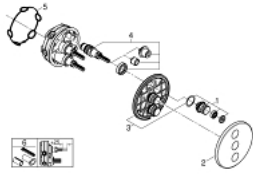

### PRODUCT DESCRIPTION

- Colour: chrome
- trim set for use with GROHE Rapido SmartBox 35 600/35 604/35 601
- metal wall escutcheon with GROHE FastFixation (covered escutcheon and shaft sealing, covered fixing), retroactively 6° adjustable
- 10 mm thin profile escutcheon
- GROHE LongLife finish
- GROHE SmartControl - control the shower with intuitive push/turn button
- exchangeable symbols
- GROHE ProGrip - with knurled structure
- multiple outlets can be run simultaneously
- without roughing-in set 35 600/35 604 (please order separately)
- flow performance: outlet D = 28 l/min, outlet E = 28 l/min, outlet A = 28 l/min, outlet D+E+A = 65 l/min

### SPARE PARTS, September 2016 – now

1: Push button (Spare part-nr. 48361000)

1.1: pushbutton (Spare part-nr. 14077000)

2: Escutcheon (Spare part-nr. 48366000)

3: Mounting plate (Spare part-nr. 48365000)

4: Cartridge (Spare part-nr. 48359000)

4.1: Spindle (Spare part-nr. 49088000)

5: Ball seal dia. 9x6.8 mm (Spare part-nr. 48360000)

6: Universal extension set single-lever mixers, 25 mm (Spare part-nr. 14048000