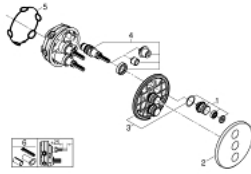

29 122 000 GROHTHERM SMARTCONTROL TRIPLE VOLUME CONTROL TRIM

PRODUCT DESCRIPTION

- Colour: chrome
- trim set for use with GROHE Rapido SmartBox 35 600/35 604/35 601
- metal wall escutcheon with GROHE FastFixation (covered escutcheon and shaft sealing, covered fixing), retroactively 6° adjustable
- 10 mm thin profile escutcheon
- GROHE LongLife finish
- GROHE SmartControl - control the shower with intuitive push/turn button
- exchangeable symbols
- GROHE ProGrip - with knurl structure
- multiple outlets can be run simultaneously
- without roughing-in set 35 600/35 604 (please order separately)
- flow performance: outlet D = 28 l/min, outlet E = 28 l/min, outlet A = 28 l/min, outlet D+E+A = 65 l/min

29 122 000 GROHTHERM SMARTCONTROL TRIPLE VOLUME CONTROL TRIM

SPARE PARTS, September 2016 – now

1: Push button (Spare part-nr. 48361000)

1.1: pushbutton (Spare part-nr. 14077000)

2: Escutcheon (Spare part-nr. 48366000)

3: Mounting plate (Spare part-nr. 48365000)

4: Cartridge (Spare part-nr. 48359000)

4.1: Spindle (Spare part-nr. 49088000)

5: Ball seal dia. 9x6.8 mm (Spare part-nr. 48360000)

6: Universal extension set single-lever mixers, 25 mm (Spare part-nr. 14048000