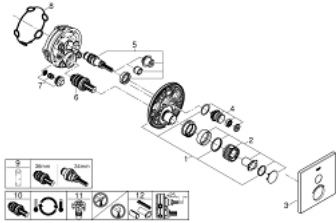

29 123 000 GROHTHERM SMARTCONTROL THERMOSTAT FOR CONCEALED INSTALLATION WITH ONE VALVE

PRODUCT DESCRIPTION

- Colour: chrome
- trim set for GROHE Rapido SmartBox (35 600/35 604)
- metal wall escutcheon with GROHE FastFixation (covered escutcheon and shaft sealing, covered fixing), retroactively 6° adjustable
- GROHE LongLife finish
- GROHE SmartControl - control the shower with intuitive push/turn button
- exchangeable symbols
- GROHE TurboStat - compact cartridge with wax thermostatic element
- GROHE ProGrip - with knurled structure
- GROHE SafeStop - safety button at 38°C
- GROHE SafeStop Plus - optional temperature limiter at 43°C or 46°C included
- built-in non-return valves and dirt strainers
- without roughing-in set 35 600/35 604 (please order separately)
- flow performance: outlet A (to external shut-off) = 34 l/min, outlet B/C = 29 l/min

29 123 000 GROHTHERM SMARTCONTROL THERMOSTAT FOR CONCEALED INSTALLATION WITH ONE VALVE

SPARE PARTS, June 2018 – now

- 1: Mounting plate (Spare part-nr. 48362000)
- 2: Temperature control handle (Spare part-nr. 49029000)
 - 2.1: Cap (Spare part-nr. 1015030000)
 - 2.2: handle adaptor (Spare part-nr. 1015059990)
- 3: Escutcheon (Spare part-nr. 49037000)
- 4: Push button (Spare part-nr. 48361000)
 - 4.1: pushbutton (Spare part-nr. 14077000)
- 5: Cartridge (Spare part-nr. 48359000)
 - 5.1: Spindle (Spare part-nr. 49088000)
- 6: Thermostatic compact cartridge 3/4" (Spare part-nr. 49028000)
- 7: Non-return valve (Spare part-nr. 49085000)
- 8: Ball seal dia. 9x6.8 mm (Spare part-nr. 48360000)
- 9: Socket spanner (Spare part-nr. 49059000)*
- 10: GROHE TurboStat cartridge 3/4" (Spare part-nr. 49003000)*
- 11: Service stops (Spare part-nr. 1405300M)*
- 12: Universal extension set single-lever mixers, 25 mm (Spare part-nr. 14048000)*