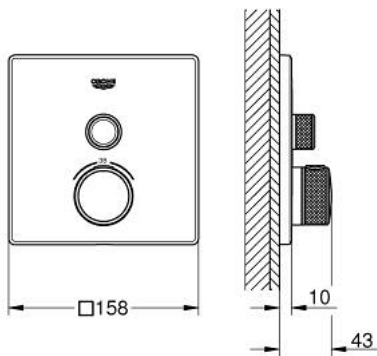

29 123 000 GROHTHERM SMARTCONTROL THERMOSTAT FOR CONCEALED INSTALLATION WITH ONE VALVE

PRODUCT DESCRIPTION

- Colour: chrome
- trim set for GROHE Rapido SmartBox (35 600/35 604)
- metal wall escutcheon with GROHE FastFixation (covered escutcheon and shaft sealing, covered fixing), retroactively 6° adjustable
- GROHE LongLife finish
- GROHE SmartControl - control the shower with intuitive push/turn button
- exchangeable symbols
- GROHE TurboStat - compact cartridge with wax thermostatic element
- GROHE ProGrip - with knurled structure
- GROHE SafeStop - safety button at 38°C
- GROHE SafeStop Plus - optional temperature limiter at 43°C or 46°C included
- built-in non-return valves and dirt strainers
- without roughing-in set 35 600/35 604 (please order separately)
- flow performance: outlet A (to external shut-off) = 34 l/min, outlet B/C = 29 l/min

29 123 000 GROHTHERM SMARTCONTROL THERMOSTAT FOR CONCEALED INSTALLATION WITH ONE VALVE

SPARE PARTS, June 2018 – now

- 1: Mounting plate (Spare part-nr. 48362000)
- 2: Temperature control handle (Spare part-nr. 49029000)
 - 2.1: Cap (Spare part-nr. 1015030000)
 - 2.2: handle adaptor (Spare part-nr. 1015059990)
- 3: Escutcheon (Spare part-nr. 49037000)
- 4: Push button (Spare part-nr. 48361000)
 - 4.1: pushbutton (Spare part-nr. 14077000)
- 5: Cartridge (Spare part-nr. 48359000)
 - 5.1: Spindle (Spare part-nr. 49088000)
- 6: Thermostatic compact cartridge 3/4" (Spare part-nr. 49028000)
- 7: Non-return valve (Spare part-nr. 49085000)
- 8: Ball seal dia. 9x6.8 mm (Spare part-nr. 48360000)
- 9: Socket spanner (Spare part-nr. 49059000)*
- 10: GROHE TurboStat cartridge 3/4" (Spare part-nr. 49003000)*
- 11: Service stops (Spare part-nr. 1405300M)*
- 12: Universal extension set single-lever mixers, 25 mm (Spare part-nr. 14048000)*