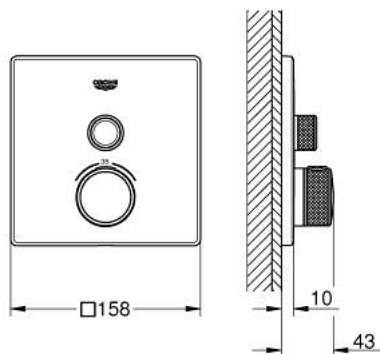

29 123 DC0 GROHTHERM SMARTCONTROL THERMOSTAT FOR CONCEALED INSTALLATION WITH ONE VALVE

PRODUCT DESCRIPTION

- Colour: Supersteel
- trim set for GROHE Rapido SmartBox (35 600/35 604)
- metal wall escutcheon with GROHE FastFixation (covered escutcheon and shaft sealing, covered fixing), retroactively 6° adjustable
- GROHE LongLife finish
- GROHE SmartControl - control the shower with intuitive push/turn button
- exchangeable symbols
- GROHE TurboStat - compact cartridge with wax thermostatic element
- GROHE SafeStop - safety button at 38°C
- GROHE SafeStop Plus - optional temperature limiter at 43°C or 46°C included
- built-in non-return valves and dirt strainers
- without roughing-in set 35 600/35 604 (please order separately)
- flow performance: outlet A (to external shut-off) = 34 l/min, outlet B/C = 29 l/min

29 123 DC0 GROHTHERM SMARTCONTROL THERMOSTAT FOR CONCEALED INSTALLATION WITH ONE VALVE

SPARE PARTS, July 2018 – now

- 1: Mounting plate (Spare part-nr. 48362000)
- 2: Temperature control handle (Spare part-nr. 49029DC0)
- 3: Escutcheon (Spare part-nr. 49037DC0)
- 4: Push button (Spare part-nr. 48361DC0)
- 4.1: pushbutton (Spare part-nr. 14077000)
- 5: Cartridge (Spare part-nr. 48359000)
- 5.1: Spindle (Spare part-nr. 49088000)
- 6: Thermostatic compact cartridge 3/4" (Spare part-nr. 49028000)
- 7: Non-return valve (Spare part-nr. 49085000)
- 8: Ball seal dia. 9x6.8 mm (Spare part-nr. 48360000)
- 9: Socket spanner (Spare part-nr. 49059000)*
- 10: GROHE TurboStat cartridge 3/4" (Spare part-nr. 49003000)*
- 11: Service stops (Spare part-nr. 1405300M)*
- 12: Universal extension set single-lever mixers, 25 mm (Spare part-nr. 14048000)*