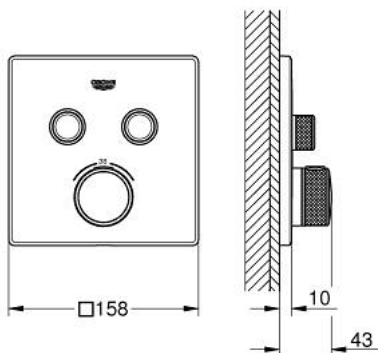

### PRODUCT DESCRIPTION

- Colour: Supersteel
- trim set for GROHE Rapido SmartBox (35 600/35 604)
- metal wall escutcheon with GROHE FastFixation (covered escutcheon and shaft sealing, covered fixing), retroactively 6° adjustable
- GROHE LongLife finish
- GROHE SmartControl - control the shower with intuitive push/turn button
- exchangeable symbols
- GROHE TurboStat - compact cartridge with wax thermostatic element
- GROHE SafeStop - safety button at 38°C
- GROHE SafeStop Plus - optional temperature limiter at 43°C or 46°C included
- built-in non-return valves and dirt strainers
- multiple outlets can be run simultaneously
- without roughing-in set 35 600/35 604 (please order separately)
- flow performance: outlet B = 24 l/min outlet C = 26 l/min outlet B+C = 29 l/min

### SPARE PARTS, July 2018 – now

- 1: Mounting plate (Spare part-nr. 48363000)
  - 2: Temperature control handle (Spare part-nr. 49029DC0)
  - 3: Escutcheon (Spare part-nr. 49039DC0)
  - 4: Push button (Spare part-nr. 48361DC0)
  - 4.1: pushbutton (Spare part-nr. 14077000)
  - 5: Cartridge (Spare part-nr. 48359000)
  - 5.1: Spindle (Spare part-nr. 49088000)
  - 6: Thermostatic compact cartridge 3/4" (Spare part-nr. 49028000)
  - 7: Non-return valves (Spare part-nr. 47979000)
  - 8: Ball seal dia. 9x6.8 mm (Spare part-nr. 48360000)
  - 9: Socket spanner (Spare part-nr. 49059000)\*
  - 10: Backflow protection combination (EN1717) (Spare part-nr. 14055000)\*
  - 11: GROHE TurboStat cartridge 3/4" (Spare part-nr. 49003000)\*
  - 12: Service stops (Spare part-nr. 1405300M)\*
  - 13: Universal extension set single-lever mixers, 25 mm (Spare part-nr. 14048000)\*
- \* Optional accessories