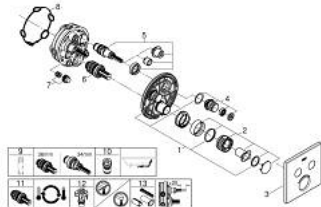

## 29 124 DC0 GROHTHERM SMARTCONTROL THERMOSTAT FOR CONCEALED INSTALLATION WITH 2 VALVES

### PRODUCT DESCRIPTION

- Colour: Supersteel
- trim set for GROHE Rapido SmartBox (35 600/35 604)
- metal wall escutcheon with GROHE FastFixation (covered escutcheon and shaft sealing, covered fixing), retroactively 6° adjustable
- GROHE LongLife finish
- GROHE SmartControl - control the shower with intuitive push/turn button
- exchangeable symbols
- GROHE TurboStat - compact cartridge with wax thermostatic element
- GROHE SafeStop - safety button at 38°C
- GROHE SafeStop Plus - optional temperature limiter at 43°C or 46°C included
- built-in non-return valves and dirt strainers
- multiple outlets can be run simultaneously
- without roughing-in set 35 600/35 604 (please order separately)
- flow performance: outlet B = 24 l/min outlet C = 26 l/min outlet B+C = 29 l/min

### SPARE PARTS, July 2018 – now

- 1: Mounting plate (Spare part-nr. 48363000)
  - 2: Temperature control handle (Spare part-nr. 49029DC0)
  - 3: Escutcheon (Spare part-nr. 49039DC0)
  - 4: Push button (Spare part-nr. 48361DC0)
  - 4.1: pushbutton (Spare part-nr. 14077000)
  - 5: Cartridge (Spare part-nr. 48359000)
  - 5.1: Spindle (Spare part-nr. 49088000)
  - 6: Thermostatic compact cartridge 3/4" (Spare part-nr. 49028000)
  - 7: Non-return valves (Spare part-nr. 47979000)
  - 8: Ball seal dia. 9x6.8 mm (Spare part-nr. 48360000)
  - 9: Socket spanner (Spare part-nr. 49059000)\*
  - 10: Backflow protection combination (EN1717) (Spare part-nr. 14055000)\*
  - 11: GROHE TurboStat cartridge 3/4" (Spare part-nr. 49003000)\*
  - 12: Service stops (Spare part-nr. 1405300M)\*
  - 13: Universal extension set single-lever mixers, 25 mm (Spare part-nr. 14048000)\*
- \* Optional accessories