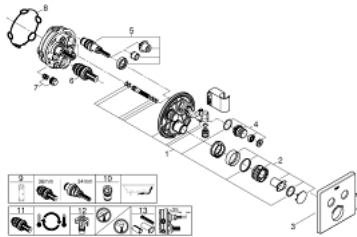

29 125 000 GROHTHERM SMARTCONTROL THERMOSTAT FOR CONCEALED INSTALLATION WITH 2 VALVES AND INTEGRATED SHOWER HOLDER

SPARE PARTS, September 2016 – now

- 1: Mounting Template (Spare part-nr. 48364000)
- 2: Temperature control handle (Spare part-nr. 49029000)
- 2.1: Cap (Spare part-nr. 1015030000)
- 2.2: handle adaptor (Spare part-nr. 1015059990)
- 3: Escutcheon (Spare part-nr. 49041000)
- 4: Push button (Spare part-nr. 48361000)
- 4.1: pushbutton (Spare part-nr. 14077000)
- 5: Cartridge (Spare part-nr. 48359000)
- 5.1: Spindle (Spare part-nr. 49088000)
- 6: Thermostatic compact cartridge 3/4" (Spare part-nr. 49028000)
- 7: Non-return valves (Spare part-nr. 47979000)
- 8: Ball seal dia. 9x6.8 mm (Spare part-nr. 48360000)
- 9: Socket spanner (Spare part-nr. 49059000)*
- 10: Backflow protection combination (EN1717) (Spare part-nr. 14055000)*
- 11: GROHE TurboStat cartridge 3/4" (Spare part-nr. 49003000)*
- 12: Service stops (Spare part-nr. 1405300M)*
- 13: Universal extension set single-lever mixers, 25 mm (Spare part-nr. 14048000)*