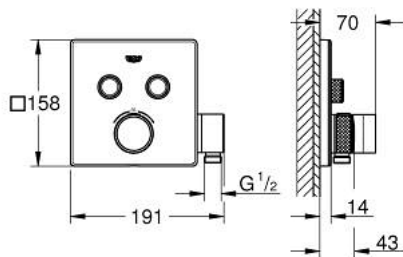

29 125 000 GROHTHERM SMARTCONTROL THERMOSTAT FOR CONCEALED INSTALLATION WITH 2 VALVES AND INTEGRATED SHOWER HOLDER

PRODUCT DESCRIPTION

- Colour: chrome
- trim set for GROHE Rapido SmartBox (35 600/35 604)
- metal wall escutcheon with GROHE FastFixation (covered escutcheon and shaft sealing, covered fixing), retroactively 6° adjustable
- GROHE LongLife finish
- GROHE SmartControl - control the shower with intuitive push/turn button
- exchangeable symbols
- GROHE TurboStat - compact cartridge with wax thermoelement
- GROHE ProGrip - with knurled structure
- GROHE SafeStop - safety button at 38°C
- GROHE SafeStop Plus - optional temperature limiter at 43°C or 46°C included
- built-in non-return valves and dirt strainers
- multiple outlets can be run simultaneously
- integrated shower union with shower outlet 1/2"
- without roughing-in set 35 600/35 604 (please order separately)
- flow performance: outlet B = 24 l/min hand shower = 12 l/min outlet B + hand shower = 27 l/min