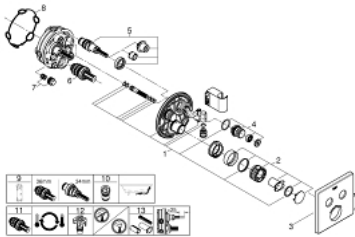

29 125 000 GROHTHERM SMARTCONTROL THERMOSTAT FOR CONCEALED INSTALLATION WITH 2 VALVES AND INTEGRATED SHOWER HOLDER

SPARE PARTS, September 2016 – now

- 1: Mounting Template (Spare part-nr. 48364000)
- 2: Temperature control handle (Spare part-nr. 49029000)
- 2.1: Cap (Spare part-nr. 1015030000)
- 2.2: handle adaptor (Spare part-nr. 1015059990)
- 3: Escutcheon (Spare part-nr. 49041000)
- 4: Push button (Spare part-nr. 48361000)
- 4.1: pushbutton (Spare part-nr. 14077000)
- 5: Cartridge (Spare part-nr. 48359000)
- 5.1: Spindle (Spare part-nr. 49088000)
- 6: Thermostatic compact cartridge 3/4" (Spare part-nr. 49028000)
- 7: Non-return valves (Spare part-nr. 47979000)
- 8: Ball seal dia. 9x6.8 mm (Spare part-nr. 48360000)
- 9: Socket spanner (Spare part-nr. 49059000)*
- 10: Backflow protection combination (EN1717) (Spare part-nr. 14055000)*
- 11: GROHE TurboStat cartridge 3/4" (Spare part-nr. 49003000)*
- 12: Service stops (Spare part-nr. 1405300M)*
- 13: Universal extension set single-lever mixers, 25 mm (Spare part-nr. 14048000)*