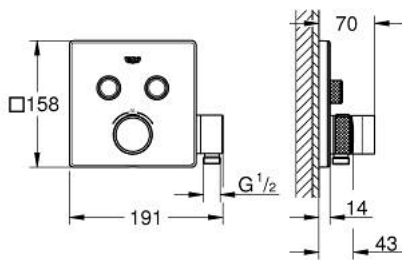

## 29 125 000 GROHTHERM SMARTCONTROL THERMOSTAT FOR CONCEALED INSTALLATION WITH 2 VALVES AND INTEGRATED SHOWER HOLDER

### PRODUCT DESCRIPTION

- Colour: chrome
- trim set for GROHE Rapido SmartBox (35 600/35 604)
- metal wall escutcheon with GROHE FastFixation (covered escutcheon and shaft sealing, covered fixing), retroactively 6° adjustable
- GROHE LongLife finish
- GROHE SmartControl - control the shower with intuitive push/turn button
- exchangeable symbols
- GROHE TurboStat - compact cartridge with wax thermoelement
- GROHE ProGrip - with knurled structure
- GROHE SafeStop safety button at 38°C
- GROHE SafeStop Plus - optional temperature limiter at 43°C or 46°C included
- built-in non return valves and dirt strainers
- multiple outlets can be run simultaneously
- integrated shower union with shower outlet 1/2"
- without roughing-in set 35 600/35 604 (please order separately)
- flow performance: outlet B = 24 l/min, hand shower = 12 l/min, outlet B + hand shower = 27 l/min

### SPARE PARTS, 9月 2016 – now

- 1: Mounting template (Spare part-nr. 48364000)
  - 2: Temperature control handle (Spare part-nr. 49029000)
    - 2.1: Cover cap (Spare part-nr. 1015030000)
    - 2.2: handle adaptor (Spare part-nr. 1015059990)
  - 3: Escutcheon (Spare part-nr. 49041000)
  - 4: Push button (Spare part-nr. 48361000)
    - 4.1: pushbutton (Spare part-nr. 14077000)
  - 5: Cartridge (Spare part-nr. 48359000)
    - 5.1: Spindle (Spare part-nr. 49088000)
  - 6: Thermostatic compact cartridge 3/4" (Spare part-nr. 49028000)
  - 7: Non-return valves (Spare part-nr. 47979000)
  - 8: Seal (Spare part-nr. 48360000)
  - 9: Socket spanner (Spare part-nr. 49059000)\*
  - 10: Backflow protection combination (EN1717) (Spare part-nr. 14055000)\*
  - 11: GROHE TurboStat cartridge 3/4" (Spare part-nr. 49003000)\*
  - 12: Service stops (Spare part-nr. 1405300M)\*
  - 13: Universal extension set single-lever mixers, 25 mm (Spare part-nr. 14048000)\*
- \* Optional accessories