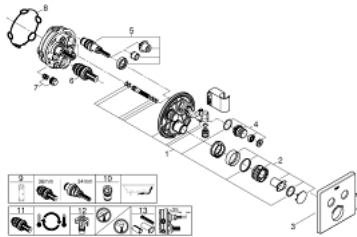

### PRODUCT DESCRIPTION

- Colour: chrome
- trim set for GROHE Rapido SmartBox (35 600/35 604)
- metal wall escutcheon with GROHE FastFixation (covered escutcheon and shaft sealing, covered fixing), retroactively 6° adjustable
- GROHE LongLife finish
- GROHE SmartControl - control the shower with intuitive push/turn button
- exchangeable symbols
- GROHE TurboStat - compact cartridge with wax thermoelement
- GROHE ProGrip - with knurled structure
- GROHE SafeStop safety button at 38°C
- GROHE SafeStop Plus - optional temperature limiter at 43°C or 46°C included
- built-in non return valves and dirt strainers
- multiple outlets can be run simultaneously
- integrated shower union with shower outlet 1/2"
- without roughing-in set 35 600/35 604 (please order separately)
- flow performance: outlet B = 24 l/min, hand shower = 12 l/min, outlet B + hand shower = 27 l/min

### SPARE PARTS, 9月 2016 – now

- 1: Mounting template (Spare part-nr. 48364000)
  - 2: Temperature control handle (Spare part-nr. 49029000)
    - 2.1: Cover cap (Spare part-nr. 1015030000)
    - 2.2: handle adaptor (Spare part-nr. 1015059990)
  - 3: Escutcheon (Spare part-nr. 49041000)
  - 4: Push button (Spare part-nr. 48361000)
    - 4.1: pushbutton (Spare part-nr. 14077000)
  - 5: Cartridge (Spare part-nr. 48359000)
    - 5.1: Spindle (Spare part-nr. 49088000)
  - 6: Thermostatic compact cartridge 3/4" (Spare part-nr. 49028000)
  - 7: Non-return valves (Spare part-nr. 47979000)
  - 8: Seal (Spare part-nr. 48360000)
  - 9: Socket spanner (Spare part-nr. 49059000)\*
  - 10: Backflow protection combination (EN1717) (Spare part-nr. 14055000)\*
  - 11: GROHE TurboStat cartridge 3/4" (Spare part-nr. 49003000)\*
  - 12: Service stops (Spare part-nr. 1405300M)\*
  - 13: Universal extension set single-lever mixers, 25 mm (Spare part-nr. 14048000)\*
- \* Optional accessories