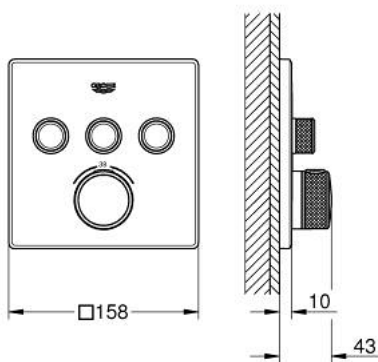

29 126 DC0 GROHTHERM SMARTCONTROL THERMOSTAT FOR CONCEALED INSTALLATION WITH 3 VALVES

PRODUCT DESCRIPTION

- Colour: Supersteel
- trim set for GROHE Rapido SmartBox (35 600/35 604)
- metal wall escutcheon with GROHE FastFixation (covered escutcheon and shaft sealing, covered fixing), retroactively 6° adjustable
- GROHE LongLife finish
- GROHE SmartControl - control the shower with intuitive push/turn button
- exchangeable symbols
- GROHE TurboStat - compact cartridge with wax thermostatic element
- GROHE SafeStop - safety button at 38°C
- GROHE SafeStop Plus - optional temperature limiter at 43°C or 46°C included
- built-in non-return valves and dirt strainers
- multiple outlets can be run simultaneously
- without roughing-in set 35 600/35 604 (please order separately)
- flow performance: outlet A = 23 l/min outlet B = 27 l/min outlet C = 23 l/min outlet A + B = 33 l/min outlet A + B + C = 36 l/min

29 126 DC0 GROHTHERM SMARTCONTROL THERMOSTAT FOR CONCEALED INSTALLATION WITH 3 VALVES

SPARE PARTS, July 2018 – now

- 1: Mounting plate (Spare part-nr. 48362000)
- 2: Temperature control handle (Spare part-nr. 49029DC0)
- 3: Escutcheon (Spare part-nr. 49042DC0)
- 4: Push button (Spare part-nr. 48361DC0)
- 4.1: pushbutton (Spare part-nr. 14077000)
- 5: Cartridge (Spare part-nr. 48359000)
- 5.1: Spindle (Spare part-nr. 49088000)
- 6: Thermostatic compact cartridge 3/4" (Spare part-nr. 49028000)
- 7: Non-return valves (Spare part-nr. 47979000)
- 8: Ball seal dia. 9x6.8 mm (Spare part-nr. 48360000)
- 9: Socket spanner (Spare part-nr. 49059000)*
- 10: GROHE TurboStat cartridge 3/4" (Spare part-nr. 49003000)*
- 11: Service stops (Spare part-nr. 1405300M)*
- 12: Universal extension set single-lever mixers, 25 mm (Spare part-nr. 14048000)*