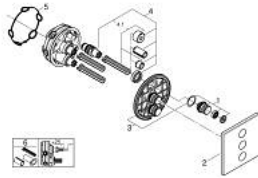

29 127 000 GROHTHERM SMARTCONTROL TRIPLE VOLUME CONTROL TRIM

PRODUCT DESCRIPTION

- Colour: chrome
- trim set for use with GROHE Rapido SmartBox 35 600/35 604/35 601
- metal wall escutcheon with GROHE FastFixation (covered escutcheon and shaft sealing, covered fixing), retroactively 6° adjustable
- 10 mm thin profile escutcheon
- GROHE LongLife finish
- GROHE SmartControl - control the shower with intuitive push/turn button
- exchangeable symbols
- GROHE ProGrip - with knurl structure
- multiple outlets can be run simultaneously
- without roughing-in set 35 600/35 604 (please order separately)
- flow performance: outlet D = 28 l/min, outlet E = 28 l/min, outlet A = 28 l/min, outlet D+E+A = 65 l/min
- optional flow reducer for CALGreen compliance included

29 127 000 GROHTHERM SMARTCONTROL TRIPLE VOLUME CONTROL TRIM

SPARE PARTS, January 2020 – now

1: Push button (Spare part-nr. 48361000)

1.1: pushbutton (Spare part-nr. 14077000)

2: Escutcheon (Spare part-nr. 48368000)

3: Mounting plate (Spare part-nr. 48365000)

4: Cartridge (Spare part-nr. 48359000)

4.1: Spindle (Spare part-nr. 49088000)

5: Ball seal dia. 9x6.8 mm (Spare part-nr. 48360000)

6: Universal extension set single-lever mixers, 25 mm (Spare part-nr. 14048000)