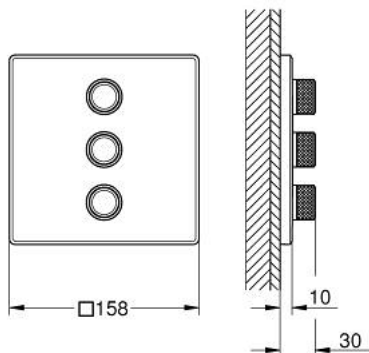

29 127 000 GROHTHERM SMARTCONTROL TRIPLE VOLUME CONTROL TRIM

PRODUCT DESCRIPTION

- Colour: chrome
- trim set for use with GROHE Rapido SmartBox 35 600/35 604/35 601
- metal wall escutcheon with GROHE FastFixation (covered escutcheon and shaft sealing, covered fixing), retroactively 6° adjustable
- 10 mm thin profile escutcheon
- GROHE LongLife finish
- GROHE SmartControl - control the shower with intuitive push/turn button
- exchangeable symbols
- GROHE ProGrip - with knurled structure
- multiple outlets can be run simultaneously
- without roughing-in set 35 600/35 604 (please order separately)
- flow performance: outlet D = 28 l/min, outlet E = 28 l/min, outlet A = 28 l/min, outlet D+E+A = 65 l/min
- optional flow reducer for CALGreen compliance included

29 127 000 GROHTHERM SMARTCONTROL TRIPLE VOLUME CONTROL TRIM

SPARE PARTS, January 2020 – now

1: Push button (Spare part-nr. 48361000)

1.1: pushbutton (Spare part-nr. 14077000)

2: Escutcheon (Spare part-nr. 48368000)

3: Mounting plate (Spare part-nr. 48365000)

4: Cartridge (Spare part-nr. 48359000)

4.1: Spindle (Spare part-nr. 49088000)

5: Ball seal dia. 9x6.8 mm (Spare part-nr. 48360000)

6: Universal extension set single-lever mixers, 25 mm (Spare part-nr. 14048000)