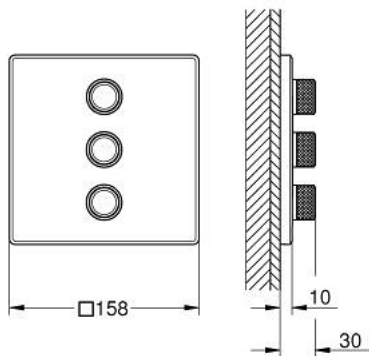

29 127 000 GROHTHERM SMARTCONTROL TRIPLE VOLUME CONTROL TRIM

PRODUCT DESCRIPTION

- Colour: chrome
- trim set for use with GROHE Rapido SmartBox 35 600/35 604/35 601
- metal wall escutcheon with GROHE FastFixation (covered escutcheon and shaft sealing, covered fixing), retroactively 6° adjustable
- 10 mm thin profile escutcheon
- GROHE LongLife finish
- GROHE SmartControl - control the shower with intuitive push/turn button
- exchangeable symbols
- GROHE ProGrip - with knurl structure
- multiple outlets can be run simultaneously
- without roughing-in set 35 600/35 604 (please order separately)
- flow performance: outlet D = 28 l/min, outlet E = 28 l/min, outlet A = 28 l/min, outlet D+E+A = 65 l/min
- optional flow reducer for CALGreen compliance included

29 127 000 GROHTHERM SMARTCONTROL TRIPLE VOLUME CONTROL TRIM

SPARE PARTS, January 2020 – now

1: Push button (Spare part-nr. 48361000)

1.1: pushbutton (Spare part-nr. 14077000)

2: Escutcheon (Spare part-nr. 48368000)

3: Mounting plate (Spare part-nr. 48365000)

4: Cartridge (Spare part-nr. 48359000)

4.1: Spindle (Spare part-nr. 49088000)

5: Ball seal dia. 9x6.8 mm (Spare part-nr. 48360000)

6: Universal extension set single-lever mixers, 25 mm (Spare part-nr. 14048000)