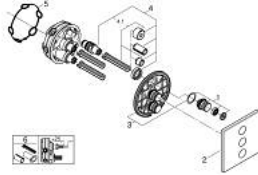

29 127 000 GROHTHERM SMARTCONTROL TRIPLE VOLUME CONTROL TRIM

PRODUCT DESCRIPTION

- Colour: chrome
- trim set for use with GROHE Rapido SmartBox 35 600/35 604/35 601
- metal wall escutcheon with GROHE FastFixation (covered escutcheon and shaft sealing, covered fixing), retroactively 6° adjustable
- 10 mm thin profile escutcheon
- GROHE LongLife finish
- GROHE SmartControl - control the shower with intuitive push/turn button
- exchangeable symbols
- GROHE ProGrip - with knurled structure
- multiple outlets can be run simultaneously
- without roughing-in set 35 600/35 604 (please order separately)
- flow performance: outlet D = 28 l/min, outlet E = 28 l/min, outlet A = 28 l/min, outlet D+E+A = 65 l/min
- optional flow reducer for CALGreen compliance included

29 127 000 GROHTHERM SMARTCONTROL TRIPLE VOLUME CONTROL TRIM

SPARE PARTS, January 2020 – now

1: Push button (Spare part-nr. 48361000)

1.1: pushbutton (Spare part-nr. 14077000)

2: Escutcheon (Spare part-nr. 48368000)

3: Mounting plate (Spare part-nr. 48365000)

4: Cartridge (Spare part-nr. 48359000)

4.1: Spindle (Spare part-nr. 49088000)

5: Ball seal dia. 9x6.8 mm (Spare part-nr. 48360000)

6: Universal extension set single-lever mixers, 25 mm (Spare part-nr. 14048000)