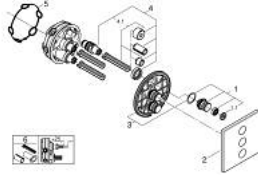

29 127 DC0 GROHTHERM SMARTCONTROL TRIPLE VOLUME CONTROL TRIM

PRODUCT DESCRIPTION

- Colour: Supersteel
- trim set for use with GROHE Rapido SmartBox 35 600/35 604/35 601
- metal wall escutcheon with GROHE FastFixation (covered escutcheon and shaft sealing, covered fixing), retroactively 6° adjustable
- 10 mm thin profile escutcheon
- GROHE LongLife finish
- GROHE SmartControl - control the shower with intuitive push/turn button
- exchangeable symbols
- multiple outlets can be run simultaneously
- without roughing-in set 35 600/35 604 (please order separately)
- flow performance: outlet D = 28 l/min, outlet E = 28 l/min, outlet A = 28 l/min, outlet D+E+A = 65 l/min
- optional flow reducer for CALGreen compliance included

29 127 DC0 GROHTHERM SMARTCONTROL TRIPLE VOLUME CONTROL TRIM

SPARE PARTS, March 2023 – now

1: Push button (Spare part-nr. 48361DC0)

1.1: pushbutton (Spare part-nr. 14077000)

2: Escutcheon (Spare part-nr. 48368DC0)

3: Mounting plate (Spare part-nr. 48365000)

4: Cartridge (Spare part-nr. 48359000)

4.1: Spindle (Spare part-nr. 49088000)

5: Ball seal dia. 9x6.8 mm (Spare part-nr. 48360000)

6: Universal extension set single-lever mixers, 25 mm (Spare part-nr. 14048000