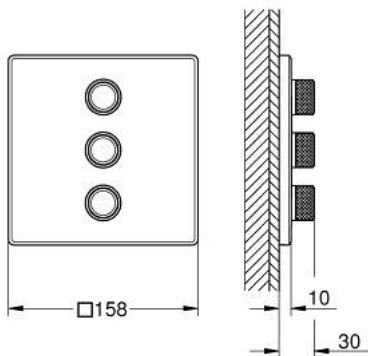

29 127 DC0 GROHTHERM SMARTCONTROL TRIPLE VOLUME CONTROL TRIM

PRODUCT DESCRIPTION

- Colour: Supersteel
- trim set for use with GROHE Rapido SmartBox 35 600/35 604/35 601
- metal wall escutcheon with GROHE FastFixation (covered escutcheon and shaft sealing, covered fixing), retroactively 6° adjustable
- 10 mm thin profile escutcheon
- GROHE LongLife finish
- GROHE SmartControl - control the shower with intuitive push/turn button
- exchangeable symbols
- multiple outlets can be run simultaneously
- without roughing-in set 35 600/35 604 (please order separately)
- flow performance: outlet D = 28 l/min, outlet E = 28 l/min, outlet A = 28 l/min, outlet D+E+A = 65 l/min
- optional flow reducer for CALGreen compliance included

29 127 DC0 GROHTHERM SMARTCONTROL TRIPLE VOLUME CONTROL TRIM

SPARE PARTS, March 2023 – now

1: Push button (Spare part-nr. 48361DC0)

1.1: pushbutton (Spare part-nr. 14077000)

2: Escutcheon (Spare part-nr. 48368DC0)

3: Mounting plate (Spare part-nr. 48365000)

4: Cartridge (Spare part-nr. 48359000)

4.1: Spindle (Spare part-nr. 49088000)

5: Ball seal dia. 9x6.8 mm (Spare part-nr. 48360000)

6: Universal extension set single-lever mixers, 25 mm (Spare part-nr. 14048000