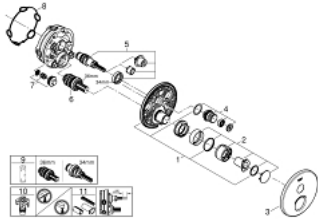

29 144 000 SMARTCONTROL CONCEALED MIXER WITH ONE VALVE

PRODUCT DESCRIPTION

- Colour: chrome
- trim set for GROHE Rapido SmartBox (35 600/35 604)
- metal wall escutcheon with GROHE FastFixation (covered escutcheon and shaft sealing, covered fixing), retroactively 6° adjustable
- GROHE LongLife finish
- GROHE SmartControl - control the shower with intuitive push/turn button
- exchangeable symbols
- cartridge for temperature mixing
- without roughing-in set 35 600/35 604 (please order separately)
- flow performance: outlet B = 27 l/min, outlet C = 27 l/min

29 144 000 SMARTCONTROL CONCEALED MIXER WITH ONE VALVE

SPARE PARTS, June 2018 – now

- 1: Mounting plate (Spare part-nr. 48362000)
 - 2: Handle (Spare part-nr. 46990000)
 - 3: Escutcheon (Spare part-nr. 46991000)
 - 4: Push button (Spare part-nr. 48361000)
 - 4.1: pushbutton (Spare part-nr. 14077000)
 - 5: Cartridge (Spare part-nr. 48359000)
 - 5.1: Spindle (Spare part-nr. 49088000)
 - 6: Cartridge (Spare part-nr. 46989000)
 - 7: Non-return valve (Spare part-nr. 49085000)
 - 8: Ball seal dia. 9x6.8 mm (Spare part-nr. 48360000)
 - 9: Cartridge (Spare part-nr. 48359000)*
 - 10: Service stops (Spare part-nr. 1405300M)*
 - 11: Universal extension set single-lever mixers, 25 mm (Spare part-nr. 14048000)*
- * Optional accessories