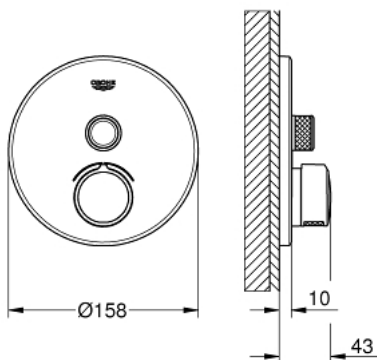

29 144 000 SMARTCONTROL CONCEALED MIXER WITH ONE VALVE

PRODUCT DESCRIPTION

- Colour: chrome
- trim set for GROHE Rapido SmartBox (35 600/35 604)
- metal wall escutcheon with GROHE FastFixation (covered escutcheon and shaft sealing, covered fixing), retroactively 6° adjustable
- GROHE LongLife finish
- GROHE SmartControl - control the shower with intuitive push/turn button
- exchangeable symbols
- cartridge for temperature mixing
- without roughing-in set 35 600/35 604 (please order separately)
- flow performance: outlet B = 27 l/min, outlet C = 27 l/min

29 144 000 SMARTCONTROL CONCEALED MIXER WITH ONE VALVE

SPARE PARTS, June 2018 – now

- 1: Mounting plate (Spare part-nr. 48362000)
 - 2: Handle (Spare part-nr. 46990000)
 - 3: Escutcheon (Spare part-nr. 46991000)
 - 4: Push button (Spare part-nr. 48361000)
 - 4.1: pushbutton (Spare part-nr. 14077000)
 - 5: Cartridge (Spare part-nr. 48359000)
 - 5.1: Spindle (Spare part-nr. 49088000)
 - 6: Cartridge (Spare part-nr. 46989000)
 - 7: Non-return valve (Spare part-nr. 49085000)
 - 8: Ball seal dia. 9x6.8 mm (Spare part-nr. 48360000)
 - 9: Cartridge (Spare part-nr. 48359000)*
 - 10: Service stops (Spare part-nr. 1405300M)*
 - 11: Universal extension set single-lever mixers, 25 mm (Spare part-nr. 14048000)*
- * Optional accessories