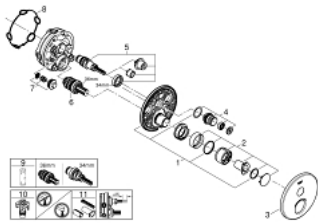

29 144 000 SMARTCONTROL CONCEALED MIXER WITH ONE VALVE

PRODUCT DESCRIPTION

- Colour: chrome
- trim set for GROHE Rapido SmartBox (35 600/35 604)
- metal wall escutcheon with GROHE FastFixation (covered escutcheon and shaft sealing, covered fixing), retroactively 6° adjustable
- GROHE LongLife finish
- GROHE SmartControl - control the shower with intuitive push/turn button
- exchangeable symbols
- cartridge for temperature mixing
- without roughing-in set 35 600/35 604 (please order separately)
- flow performance: outlet B = 27 l/min, outlet C = 27 l/min

29 144 000 SMARTCONTROL CONCEALED MIXER WITH ONE VALVE

SPARE PARTS, 6月 2018 – now

- 1: Mounting plate (Spare part-nr. 48362000)
 - 2: Handle (Spare part-nr. 46990000)
 - 3: Escutcheon (Spare part-nr. 46991000)
 - 4: Push button (Spare part-nr. 48361000)
 - 4.1: pushbutton (Spare part-nr. 14077000)
 - 5: Cartridge (Spare part-nr. 48359000)
 - 5.1: Spindle (Spare part-nr. 49088000)
 - 6: Cartridge (Spare part-nr. 46989000)
 - 7: Non-return valve (Spare part-nr. 49085000)
 - 8: Seal (Spare part-nr. 48360000)
 - 9: Cartridge (Spare part-nr. 48359000)*
 - 10: Service stops (Spare part-nr. 1405300M)*
 - 11: Universal extension set single-lever mixers, 25 mm (Spare part-nr. 14048000)*
- * Optional accessories