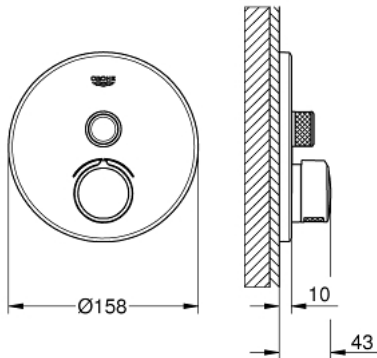

29 144 000 SMARTCONTROL CONCEALED MIXER WITH ONE VALVE

PRODUCT DESCRIPTION

- Colour: chrome
- trim set for GROHE Rapido SmartBox (35 600/35 604)
- metal wall escutcheon with GROHE FastFixation (covered escutcheon and shaft sealing, covered fixing), retroactively 6° adjustable
- GROHE LongLife finish
- GROHE SmartControl - control the shower with intuitive push/turn button
- exchangeable symbols
- cartridge for temperature mixing
- without roughing-in set 35 600/35 604 (please order separately)
- flow performance: outlet B = 27 l/min, outlet C = 27 l/min

29 144 000 SMARTCONTROL CONCEALED MIXER WITH ONE VALVE

SPARE PARTS, 6月 2018 – now

- 1: Mounting plate (Spare part-nr. 48362000)
 - 2: Handle (Spare part-nr. 46990000)
 - 3: Escutcheon (Spare part-nr. 46991000)
 - 4: Push button (Spare part-nr. 48361000)
 - 4.1: pushbutton (Spare part-nr. 14077000)
 - 5: Cartridge (Spare part-nr. 48359000)
 - 5.1: Spindle (Spare part-nr. 49088000)
 - 6: Cartridge (Spare part-nr. 46989000)
 - 7: Non-return valve (Spare part-nr. 49085000)
 - 8: Seal (Spare part-nr. 48360000)
 - 9: Cartridge (Spare part-nr. 48359000)*
 - 10: Service stops (Spare part-nr. 1405300M)*
 - 11: Universal extension set single-lever mixers, 25 mm (Spare part-nr. 14048000)*
- * Optional accessories