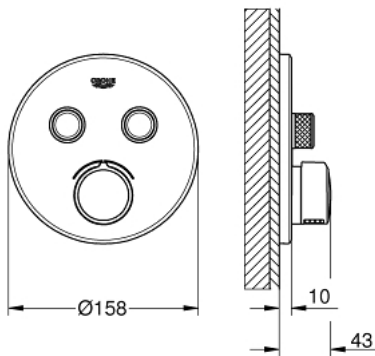

### PRODUCT DESCRIPTION

- Colour: chrome
- trim set for GROHE Rapido SmartBox (35 600/35 604)
- metal wall escutcheon with GROHE FastFixation (covered escutcheon and shaft sealing, covered fixing), retroactively 6° adjustable
- GROHE LongLife finish
- GROHE SmartControl - control the shower with intuitive push/turn button
- exchangeable symbols
- cartridge for temperature mixing
- multiple outlets can be run simultaneously
- without roughing-in set 35 600/35 604 (please order separately)
- flow performance: outlet B = 23 l/min outlet C = 25 l/min outlet B + C = 27 l/min

### SPARE PARTS, September 2016 – now

- 1: Mounting plate (Spare part-nr. 48363000)
  - 2: Handle (Spare part-nr. 46990000)
  - 3: Escutcheon (Spare part-nr. 46992000)
  - 4: Push button (Spare part-nr. 48361000)
  - 4.1: pushbutton (Spare part-nr. 14077000)
  - 5: Cartridge (Spare part-nr. 48359000)
  - 5.1: Spindle (Spare part-nr. 49088000)
  - 6: Cartridge (Spare part-nr. 46989000)
  - 7: Non-return valves (Spare part-nr. 47979000)
  - 8: Ball seal dia. 9x6.8 mm (Spare part-nr. 48360000)
  - 9: Socket spanner (Spare part-nr. 49059000)\*
  - 10: Service stops (Spare part-nr. 1405300M)\*
  - 11: Universal extension set single-lever mixers, 25 mm (Spare part-nr. 14048000)\*
  - 12: Backflow protection combination (EN1717) (Spare part-nr. 14055000)\*
- \* Optional accessories