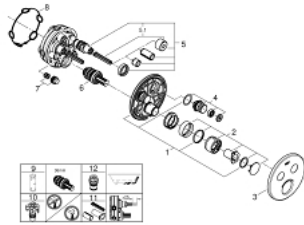

### PRODUCT DESCRIPTION

- Colour: chrome
- trim set for GROHE Rapido SmartBox (35 600/35 604)
- metal wall escutcheon with GROHE FastFixation (covered escutcheon and shaft sealing, covered fixing), retroactively 6° adjustable
- GROHE LongLife finish
- GROHE SmartControl - control the shower with intuitive push/turn button
- exchangeable symbols
- cartridge for temperature mixing
- multiple outlets can be run simultaneously
- without roughing-in set 35 600/35 604 (please order separately)
- flow performance: outlet B = 23 l/min outlet C = 25 l/min outlet B + C = 27 l/min

### SPARE PARTS, September 2016 – now

- 1: Mounting plate (Spare part-nr. 48363000)
  - 2: Handle (Spare part-nr. 46990000)
  - 3: Escutcheon (Spare part-nr. 46992000)
  - 4: Push button (Spare part-nr. 48361000)
  - 4.1: pushbutton (Spare part-nr. 14077000)
  - 5: Cartridge (Spare part-nr. 48359000)
  - 5.1: Spindle (Spare part-nr. 49088000)
  - 6: Cartridge (Spare part-nr. 46989000)
  - 7: Non-return valves (Spare part-nr. 47979000)
  - 8: Ball seal dia. 9x6.8 mm (Spare part-nr. 48360000)
  - 9: Socket spanner (Spare part-nr. 49059000)\*
  - 10: Service stops (Spare part-nr. 1405300M)\*
  - 11: Universal extension set single-lever mixers, 25 mm (Spare part-nr. 14048000)\*
  - 12: Backflow protection combination (EN1717) (Spare part-nr. 14055000)\*
- \* Optional accessories