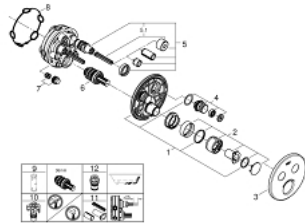

29 145 000 SMARTCONTROL CONCEALED MIXER WITH 2 VALVES

PRODUCT DESCRIPTION

- Colour: chrome
- trim set for GROHE Rapido SmartBox (35 600/35 604)
- metal wall escutcheon with GROHE FastFixation (covered escutcheon and shaft sealing, covered fixing), retroactively 6° adjustable
- GROHE LongLife finish
- GROHE SmartControl - control the shower with intuitive push/turn button
- exchangeable symbols
- cartridge for temperature mixing
- multiple outlets can be run simultaneously
- without roughing-in set 35 600/35 604 (please order separately)
- flow performance: outlet B = 23 l/min, outlet C = 25 l/min, outlet B + C = 27 l/min

29 145 000 SMARTCONTROL CONCEALED MIXER WITH 2 VALVES

SPARE PARTS, 9月 2016 – now

- 1: Mounting plate (Spare part-nr. 48363000)
- 2: Handle (Spare part-nr. 46990000)
- 3: Escutcheon (Spare part-nr. 46992000)
- 4: Push button (Spare part-nr. 48361000)
- 4.1: pushbutton (Spare part-nr. 14077000)
- 5: Cartridge (Spare part-nr. 48359000)
- 5.1: Spindle (Spare part-nr. 49088000)
- 6: Cartridge (Spare part-nr. 46989000)
- 7: Non-return valves (Spare part-nr. 47979000)
- 8: Seal (Spare part-nr. 48360000)
- 9: Socket spanner (Spare part-nr. 49059000)*
- 10: Service stops (Spare part-nr. 1405300M)*
- 11: Universal extension set single-lever mixers, 25 mm (Spare part-nr. 14048000)*
- 12: Backflow protection combination (EN1717) (Spare part-nr. 14055000)*