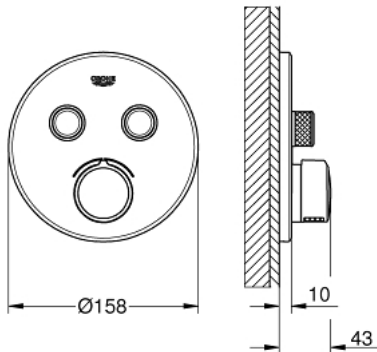

29 145 000 SMARTCONTROL CONCEALED MIXER WITH 2 VALVES

PRODUCT DESCRIPTION

- Colour: chrome
- trim set for GROHE Rapido SmartBox (35 600/35 604)
- metal wall escutcheon with GROHE FastFixation (covered escutcheon and shaft sealing, covered fixing), retroactively 6° adjustable
- GROHE LongLife finish
- GROHE SmartControl - control the shower with intuitive push/turn button
- exchangeable symbols
- cartridge for temperature mixing
- multiple outlets can be run simultaneously
- without roughing-in set 35 600/35 604 (please order separately)
- flow performance: outlet B = 23 l/min, outlet C = 25 l/min, outlet B + C = 27 l/min

29 145 000 SMARTCONTROL CONCEALED MIXER WITH 2 VALVES

SPARE PARTS, 9月 2016 – now

- 1: Mounting plate (Spare part-nr. 48363000)
- 2: Handle (Spare part-nr. 46990000)
- 3: Escutcheon (Spare part-nr. 46992000)
- 4: Push button (Spare part-nr. 48361000)
- 4.1: pushbutton (Spare part-nr. 14077000)
- 5: Cartridge (Spare part-nr. 48359000)
- 5.1: Spindle (Spare part-nr. 49088000)
- 6: Cartridge (Spare part-nr. 46989000)
- 7: Non-return valves (Spare part-nr. 47979000)
- 8: Seal (Spare part-nr. 48360000)
- 9: Socket spanner (Spare part-nr. 49059000)*
- 10: Service stops (Spare part-nr. 1405300M)*
- 11: Universal extension set single-lever mixers, 25 mm (Spare part-nr. 14048000)*
- 12: Backflow protection combination (EN1717) (Spare part-nr. 14055000)*