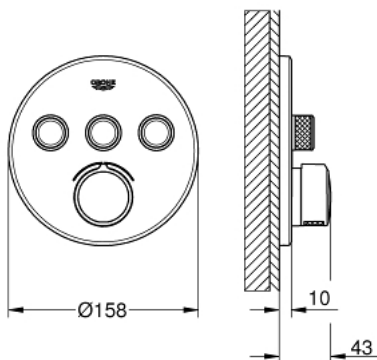

### PRODUCT DESCRIPTION

- Colour: chrome
- trim set for GROHE Rapido SmartBox (35 600/35 604)
- metal wall escutcheon with GROHE FastFixation (covered escutcheon and shaft sealing, covered fixing), retroactively 6° adjustable
- GROHE LongLife finish
- GROHE SmartControl - control the shower with intuitive push/turn button
- exchangeable symbols
- cartridge for temperature mixing
- multiple outlets can be run simultaneously
- without roughing-in set 35 600/35 604 (please order separately)
- flow performance: outlet A = 22 l/min outlet B = 26 l/min outlet C = 22 l/min outlet A + B = 31 l/min outlet A + B + C = 34 l/min

### SPARE PARTS, September 2020 – now

- 1: Mounting plate (Spare part-nr. 48362000)
  - 2: Handle (Spare part-nr. 46990000)
  - 3: Escutcheon (Spare part-nr. 46993000)
  - 4: Push button (Spare part-nr. 48361000)
  - 4.1: pushbutton (Spare part-nr. 14077000)
  - 5: Cartridge (Spare part-nr. 48359000)
  - 5.1: Spindle (Spare part-nr. 49088000)
  - 6: Cartridge (Spare part-nr. 46989000)
  - 7: Non-return valves (Spare part-nr. 47979000)
  - 8: Ball seal dia. 9x6.8 mm (Spare part-nr. 48360000)
  - 9: Service stops (Spare part-nr. 1405300M)\*
  - 10: Universal extension set single-lever mixers, 25 mm (Spare part-nr. 14048000)\*
  - 11: Socket spanner (Spare part-nr. 49059000)\*
- \* Optional accessories