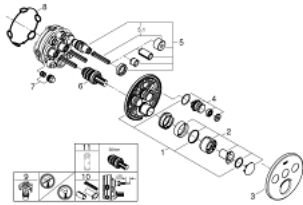

## 29 146 000 SMARTCONTROL CONCEALED MIXER WITH 3 VALVES

### PRODUCT DESCRIPTION

- Colour: chrome
- trim set for GROHE Rapido SmartBox (35 600/35 604)
- metal wall escutcheon with GROHE FastFixation (covered escutcheon and shaft sealing, covered fixing), retroactively 6° adjustable
- GROHE LongLife finish
- GROHE SmartControl - control the shower with intuitive push/turn button
- exchangeable symbols
- cartridge for temperature mixing
- multiple outlets can be run simultaneously
- without roughing-in set 35 600/35 604 (please order separately)
- flow performance: outlet A = 22 l/min outlet B = 26 l/min outlet C = 22 l/min outlet A + B = 31 l/min outlet A + B + C = 34 l/min

### SPARE PARTS, September 2020 – now

- 1: Mounting plate (Spare part-nr. 48362000)
  - 2: Handle (Spare part-nr. 46990000)
  - 3: Escutcheon (Spare part-nr. 46993000)
  - 4: Push button (Spare part-nr. 48361000)
  - 4.1: pushbutton (Spare part-nr. 14077000)
  - 5: Cartridge (Spare part-nr. 48359000)
  - 5.1: Spindle (Spare part-nr. 49088000)
  - 6: Cartridge (Spare part-nr. 46989000)
  - 7: Non-return valves (Spare part-nr. 47979000)
  - 8: Ball seal dia. 9x6.8 mm (Spare part-nr. 48360000)
  - 9: Service stops (Spare part-nr. 1405300M)\*
  - 10: Universal extension set single-lever mixers, 25 mm (Spare part-nr. 14048000)\*
  - 11: Socket spanner (Spare part-nr. 49059000)\*
- \* Optional accessories