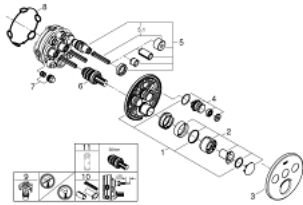

29 146 000 SMARTCONTROL CONCEALED MIXER WITH 3 VALVES

PRODUCT DESCRIPTION

- Colour: chrome
- trim set for GROHE Rapido SmartBox (35 600/35 604)
- metal wall escutcheon with GROHE FastFixation (covered escutcheon and shaft sealing, covered fixing), retroactively 6° adjustable
- GROHE LongLife finish
- GROHE SmartControl - control the shower with intuitive push/turn button
- exchangeable symbols
- cartridge for temperature mixing
- multiple outlets can be run simultaneously
- without roughing-in set 35 600/35 604 (please order separately)
- flow performance: outlet A = 22 l/min, outlet B = 26 l/min, outlet C = 22 l/min, outlet A + B = 31 l/min, outlet A + B + C = 34 l/min

29 146 000 SMARTCONTROL CONCEALED MIXER WITH 3 VALVES

SPARE PARTS, 9月 2020 – now

- 1: Mounting plate (Spare part-nr. 48362000)
- 2: Handle (Spare part-nr. 46990000)
- 3: Escutcheon (Spare part-nr. 46993000)
- 4: Push button (Spare part-nr. 48361000)
- 4.1: pushbutton (Spare part-nr. 14077000)
- 5: Cartridge (Spare part-nr. 48359000)
- 5.1: Spindle (Spare part-nr. 49088000)
- 6: Cartridge (Spare part-nr. 46989000)
- 7: Non-return valves (Spare part-nr. 47979000)
- 8: Seal (Spare part-nr. 48360000)
- 9: Service stops (Spare part-nr. 1405300M)*
- 10: Universal extension set single-lever mixers, 25 mm (Spare part-nr. 14048000)*
- 11: Socket spanner (Spare part-nr. 49059000)*