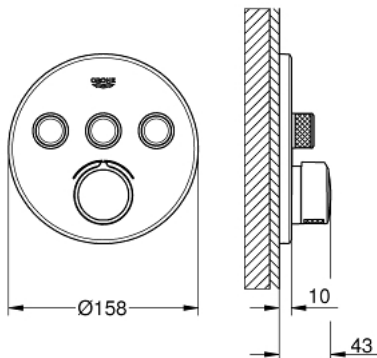

29 146 000 SMARTCONTROL CONCEALED MIXER WITH 3 VALVES

PRODUCT DESCRIPTION

- Colour: chrome
- trim set for GROHE Rapido SmartBox (35 600/35 604)
- metal wall escutcheon with GROHE FastFixation (covered escutcheon and shaft sealing, covered fixing), retroactively 6° adjustable
- GROHE LongLife finish
- GROHE SmartControl - control the shower with intuitive push/turn button
- exchangeable symbols
- cartridge for temperature mixing
- multiple outlets can be run simultaneously
- without roughing-in set 35 600/35 604 (please order separately)
- flow performance: outlet A = 22 l/min, outlet B = 26 l/min, outlet C = 22 l/min, outlet A + B = 31 l/min, outlet A + B + C = 34 l/min

29 146 000 SMARTCONTROL CONCEALED MIXER WITH 3 VALVES

SPARE PARTS, 9月 2020 – now

- 1: Mounting plate (Spare part-nr. 48362000)
- 2: Handle (Spare part-nr. 46990000)
- 3: Escutcheon (Spare part-nr. 46993000)
- 4: Push button (Spare part-nr. 48361000)
- 4.1: pushbutton (Spare part-nr. 14077000)
- 5: Cartridge (Spare part-nr. 48359000)
- 5.1: Spindle (Spare part-nr. 49088000)
- 6: Cartridge (Spare part-nr. 46989000)
- 7: Non-return valves (Spare part-nr. 47979000)
- 8: Seal (Spare part-nr. 48360000)
- 9: Service stops (Spare part-nr. 1405300M)*
- 10: Universal extension set single-lever mixers, 25 mm (Spare part-nr. 14048000)*
- 11: Socket spanner (Spare part-nr. 49059000)*