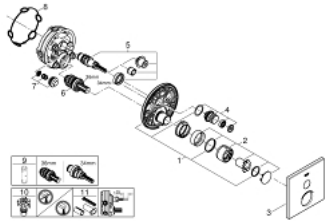

29 147 000 SMARTCONTROL CONCEALED MIXER WITH ONE VALVE

PRODUCT DESCRIPTION

- Colour: chrome
- trim set for GROHE Rapido SmartBox (35 600/35 604)
- metal wall escutcheon with GROHE FastFixation (covered escutcheon and shaft sealing, covered fixing), retroactively 6° adjustable
- GROHE LongLife finish
- GROHE SmartControl - control the shower with intuitive push/turn button
- exchangeable symbols
- cartridge for temperature mixing
- without roughing-in set 35 600/35 604 (please order separately)
- flow performance: outlet B = 27 l/min, outlet C = 27 l/min

29 147 000 SMARTCONTROL CONCEALED MIXER WITH ONE VALVE

SPARE PARTS, June 2018 – now

- 1: Mounting plate (Spare part-nr. 48362000)
 - 2: Handle (Spare part-nr. 46990000)
 - 3: Escutcheon (Spare part-nr. 46994000)
 - 4: Push button (Spare part-nr. 48361000)
 - 4.1: pushbutton (Spare part-nr. 14077000)
 - 5: Cartridge (Spare part-nr. 48359000)
 - 5.1: Spindle (Spare part-nr. 49088000)
 - 6: Cartridge (Spare part-nr. 46989000)
 - 7: Non-return valve (Spare part-nr. 49085000)
 - 8: Ball seal dia. 9x6.8 mm (Spare part-nr. 48360000)
 - 9: Socket spanner (Spare part-nr. 49059000)*
 - 10: Service stops (Spare part-nr. 1405300M)*
 - 11: Universal extension set single-lever mixers, 25 mm (Spare part-nr. 14048000)*
- * Optional accessories