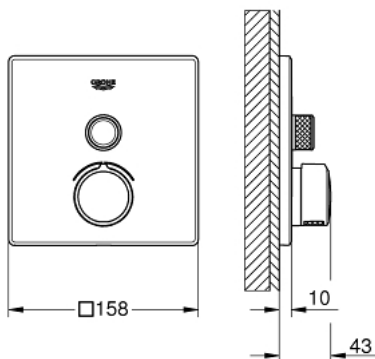

29 147 000 SMARTCONTROL CONCEALED MIXER WITH ONE VALVE

PRODUCT DESCRIPTION

- Colour: chrome
- trim set for GROHE Rapido SmartBox (35 600/35 604)
- metal wall escutcheon with GROHE FastFixation (covered escutcheon and shaft sealing, covered fixing), retroactively 6° adjustable
- GROHE LongLife finish
- GROHE SmartControl - control the shower with intuitive push/turn button
- exchangeable symbols
- cartridge for temperature mixing
- without roughing-in set 35 600/35 604 (please order separately)
- flow performance: outlet B = 27 l/min, outlet C = 27 l/min

29 147 000 SMARTCONTROL CONCEALED MIXER WITH ONE VALVE

SPARE PARTS, June 2018 – now

- 1: Mounting plate (Spare part-nr. 48362000)
 - 2: Handle (Spare part-nr. 46990000)
 - 3: Escutcheon (Spare part-nr. 46994000)
 - 4: Push button (Spare part-nr. 48361000)
 - 4.1: pushbutton (Spare part-nr. 14077000)
 - 5: Cartridge (Spare part-nr. 48359000)
 - 5.1: Spindle (Spare part-nr. 49088000)
 - 6: Cartridge (Spare part-nr. 46989000)
 - 7: Non-return valve (Spare part-nr. 49085000)
 - 8: Ball seal dia. 9x6.8 mm (Spare part-nr. 48360000)
 - 9: Socket spanner (Spare part-nr. 49059000)*
 - 10: Service stops (Spare part-nr. 1405300M)*
 - 11: Universal extension set single-lever mixers, 25 mm (Spare part-nr. 14048000)*
- * Optional accessories