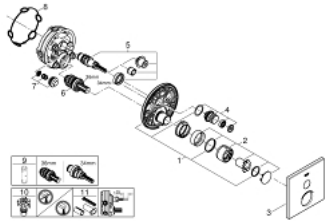

### PRODUCT DESCRIPTION

- Colour: chrome
- trim set for GROHE Rapido SmartBox (35 600/35 604)
- metal wall escutcheon with GROHE FastFixation (covered escutcheon and shaft sealing, covered fixing), retroactively 6° adjustable
- GROHE LongLife finish
- GROHE SmartControl - control the shower with intuitive push/turn button
- exchangeable symbols
- cartridge for temperature mixing
- without roughing-in set 35 600/35 604 (please order separately)
- flow performance: outlet B = 27 l/min, outlet C = 27 l/min

### SPARE PARTS, 6月 2018 – now

- 1: Mounting plate (Spare part-nr. 48362000)
  - 2: Handle (Spare part-nr. 46990000)
  - 3: Escutcheon (Spare part-nr. 46994000)
  - 4: Push button (Spare part-nr. 48361000)
  - 4.1: pushbutton (Spare part-nr. 14077000)
  - 5: Cartridge (Spare part-nr. 48359000)
  - 5.1: Spindle (Spare part-nr. 49088000)
  - 6: Cartridge (Spare part-nr. 46989000)
  - 7: Non-return valve (Spare part-nr. 49085000)
  - 8: Seal (Spare part-nr. 48360000)
  - 9: Socket spanner (Spare part-nr. 49059000)\*
  - 10: Service stops (Spare part-nr. 1405300M)\*
  - 11: Universal extension set single-lever mixers, 25 mm (Spare part-nr. 14048000)\*
- \* Optional accessories