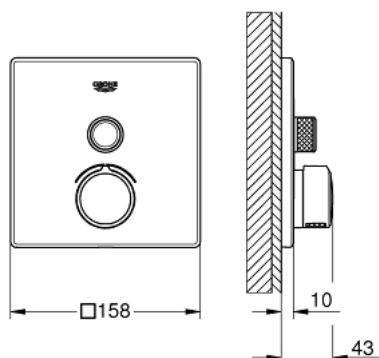

### PRODUCT DESCRIPTION

- Colour: chrome
- trim set for GROHE Rapido SmartBox (35 600/35 604)
- metal wall escutcheon with GROHE FastFixation (covered escutcheon and shaft sealing, covered fixing), retroactively 6° adjustable
- GROHE LongLife finish
- GROHE SmartControl - control the shower with intuitive push/turn button
- exchangeable symbols
- cartridge for temperature mixing
- without roughing-in set 35 600/35 604 (please order separately)
- flow performance: outlet B = 27 l/min, outlet C = 27 l/min

### SPARE PARTS, 6月 2018 – now

- 1: Mounting plate (Spare part-nr. 48362000)
  - 2: Handle (Spare part-nr. 46990000)
  - 3: Escutcheon (Spare part-nr. 46994000)
  - 4: Push button (Spare part-nr. 48361000)
  - 4.1: pushbutton (Spare part-nr. 14077000)
  - 5: Cartridge (Spare part-nr. 48359000)
  - 5.1: Spindle (Spare part-nr. 49088000)
  - 6: Cartridge (Spare part-nr. 46989000)
  - 7: Non-return valve (Spare part-nr. 49085000)
  - 8: Seal (Spare part-nr. 48360000)
  - 9: Socket spanner (Spare part-nr. 49059000)\*
  - 10: Service stops (Spare part-nr. 1405300M)\*
  - 11: Universal extension set single-lever mixers, 25 mm (Spare part-nr. 14048000)\*
- \* Optional accessories