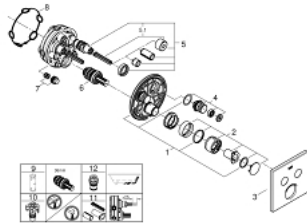

29 148 000 SMARTCONTROL CONCEALED MIXER WITH 2 VALVES

PRODUCT DESCRIPTION

- Colour: chrome
- trim set for GROHE Rapido SmartBox (35 600/35 604)
- metal wall escutcheon with GROHE FastFixation (covered escutcheon and shaft sealing, covered fixing), retroactively 6° adjustable
- GROHE LongLife finish
- GROHE SmartControl - control the shower with intuitive push/turn button
- exchangeable symbols
- cartridge for temperature mixing
- multiple outlets can be run simultaneously
- without roughing-in set 35 600/35 604 (please order separately)
- flow performance: outlet B = 23 l/min, outlet C = 25 l/min, outlet B + C = 27 l/min

29 148 000 SMARTCONTROL CONCEALED MIXER WITH 2 VALVES

SPARE PARTS, 9月 2016 – now

- 1: Mounting plate (Spare part-nr. 48363000)
- 2: Handle (Spare part-nr. 46990000)
- 3: Escutcheon (Spare part-nr. 46995000)
- 4: Push button (Spare part-nr. 48361000)
- 4.1: pushbutton (Spare part-nr. 14077000)
- 5: Cartridge (Spare part-nr. 48359000)
- 5.1: Spindle (Spare part-nr. 49088000)
- 6: Cartridge (Spare part-nr. 46989000)
- 7: Non-return valves (Spare part-nr. 47979000)
- 8: Seal (Spare part-nr. 48360000)
- 9: Socket spanner (Spare part-nr. 49059000)*
- 10: Service stops (Spare part-nr. 1405300M)*
- 11: Universal extension set single-lever mixers, 25 mm (Spare part-nr. 14048000)*
- 12: Backflow protection combination (EN1717) (Spare part-nr. 14055000)*