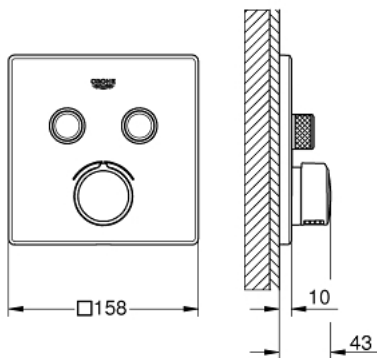

29 148 000 SMARTCONTROL CONCEALED MIXER WITH 2 VALVES

PRODUCT DESCRIPTION

- Colour: chrome
- trim set for GROHE Rapido SmartBox (35 600/35 604)
- metal wall escutcheon with GROHE FastFixation (covered escutcheon and shaft sealing, covered fixing), retroactively 6° adjustable
- GROHE LongLife finish
- GROHE SmartControl - control the shower with intuitive push/turn button
- exchangeable symbols
- cartridge for temperature mixing
- multiple outlets can be run simultaneously
- without roughing-in set 35 600/35 604 (please order separately)
- flow performance: outlet B = 23 l/min, outlet C = 25 l/min, outlet B + C = 27 l/min

29 148 000 SMARTCONTROL CONCEALED MIXER WITH 2 VALVES

SPARE PARTS, 9月 2016 – now

- 1: Mounting plate (Spare part-nr. 48363000)
- 2: Handle (Spare part-nr. 46990000)
- 3: Escutcheon (Spare part-nr. 46995000)
- 4: Push button (Spare part-nr. 48361000)
- 4.1: pushbutton (Spare part-nr. 14077000)
- 5: Cartridge (Spare part-nr. 48359000)
- 5.1: Spindle (Spare part-nr. 49088000)
- 6: Cartridge (Spare part-nr. 46989000)
- 7: Non-return valves (Spare part-nr. 47979000)
- 8: Seal (Spare part-nr. 48360000)
- 9: Socket spanner (Spare part-nr. 49059000)*
- 10: Service stops (Spare part-nr. 1405300M)*
- 11: Universal extension set single-lever mixers, 25 mm (Spare part-nr. 14048000)*
- 12: Backflow protection combination (EN1717) (Spare part-nr. 14055000)*