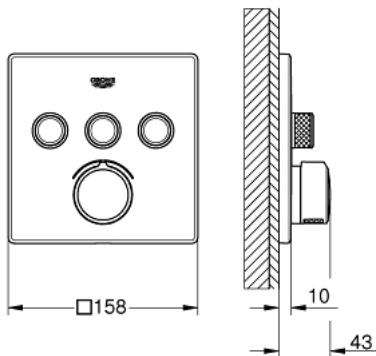

29 149 000 SMARTCONTROL CONCEALED MIXER WITH 3 VALVES

PRODUCT DESCRIPTION

- Colour: chrome
- trim set for GROHE Rapido SmartBox (35 600/35 604)
- metal wall escutcheon with GROHE FastFixation (covered escutcheon and shaft sealing, covered fixing), retroactively 6° adjustable
- GROHE LongLife finish
- GROHE SmartControl - control the shower with intuitive push/turn button
- exchangeable symbols
- cartridge for temperature mixing
- multiple outlets can be run simultaneously
- without roughing-in set 35 600/35 604 (please order separately)
- flow performance: outlet A = 22 l/min outlet B = 26 l/min outlet C = 22 l/min outlet A + B = 31 l/min outlet A + B + C = 34 l/min

29 149 000 SMARTCONTROL CONCEALED MIXER WITH 3 VALVES

SPARE PARTS, September 2020 – now

- 1: Mounting plate (Spare part-nr. 48362000)
 - 2: Handle (Spare part-nr. 46990000)
 - 3: Escutcheon (Spare part-nr. 46996000)
 - 4: Push button (Spare part-nr. 48361000)
 - 4.1: pushbutton (Spare part-nr. 14077000)
 - 5: Cartridge (Spare part-nr. 48359000)
 - 5.1: Spindle (Spare part-nr. 49088000)
 - 6: Cartridge (Spare part-nr. 46989000)
 - 7: Non-return valves (Spare part-nr. 47979000)
 - 8: Ball seal dia. 9x6.8 mm (Spare part-nr. 48360000)
 - 9: Socket spanner (Spare part-nr. 49059000)*
 - 10: Service stops (Spare part-nr. 1405300M)*
 - 11: Universal extension set single-lever mixers, 25 mm (Spare part-nr. 14048000)*
- * Optional accessories