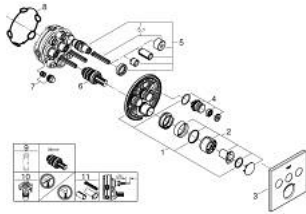

29 149 000 SMARTCONTROL CONCEALED MIXER WITH 3 VALVES

PRODUCT DESCRIPTION

- Colour: chrome
- trim set for GROHE Rapido SmartBox (35 600/35 604)
- metal wall escutcheon with GROHE FastFixation (covered escutcheon and shaft sealing, covered fixing), retroactively 6° adjustable
- GROHE LongLife finish
- GROHE SmartControl - control the shower with intuitive push/turn button
- exchangeable symbols
- cartridge for temperature mixing
- multiple outlets can be run simultaneously
- without roughing-in set 35 600/35 604 (please order separately)
- flow performance: outlet A = 22 l/min outlet B = 26 l/min outlet C = 22 l/min outlet A + B = 31 l/min outlet A + B + C = 34 l/min

29 149 000 SMARTCONTROL CONCEALED MIXER WITH 3 VALVES

SPARE PARTS, September 2020 – now

- 1: Mounting plate (Spare part-nr. 48362000)
 - 2: Handle (Spare part-nr. 46990000)
 - 3: Escutcheon (Spare part-nr. 46996000)
 - 4: Push button (Spare part-nr. 48361000)
 - 4.1: pushbutton (Spare part-nr. 14077000)
 - 5: Cartridge (Spare part-nr. 48359000)
 - 5.1: Spindle (Spare part-nr. 49088000)
 - 6: Cartridge (Spare part-nr. 46989000)
 - 7: Non-return valves (Spare part-nr. 47979000)
 - 8: Ball seal dia. 9x6.8 mm (Spare part-nr. 48360000)
 - 9: Socket spanner (Spare part-nr. 49059000)*
 - 10: Service stops (Spare part-nr. 1405300M)*
 - 11: Universal extension set single-lever mixers, 25 mm (Spare part-nr. 14048000)*
- * Optional accessories