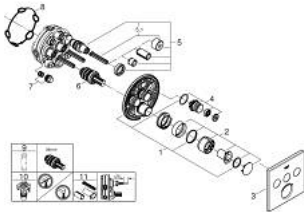

### PRODUCT DESCRIPTION

- Colour: chrome
- trim set for GROHE Rapido SmartBox (35 600/35 604)
- metal wall escutcheon with GROHE FastFixation (covered escutcheon and shaft sealing, covered fixing), retroactively 6° adjustable
- GROHE LongLife finish
- GROHE SmartControl - control the shower with intuitive push/turn button
- exchangeable symbols
- cartridge for temperature mixing
- multiple outlets can be run simultaneously
- without roughing-in set 35 600/35 604 (please order separately)
- flow performance: outlet A = 22 l/min, outlet B = 26 l/min, outlet C = 22 l/min, outlet A + B = 31 l/min, outlet A + B + C = 34 l/min

### SPARE PARTS, 9月 2020 – now

- 1: Mounting plate (Spare part-nr. 48362000)
- 2: Handle (Spare part-nr. 46990000)
- 3: Escutcheon (Spare part-nr. 46996000)
- 4: Push button (Spare part-nr. 48361000)
- 4.1: pushbutton (Spare part-nr. 14077000)
- 5: Cartridge (Spare part-nr. 48359000)
- 5.1: Spindle (Spare part-nr. 49088000)
- 6: Cartridge (Spare part-nr. 46989000)
- 7: Non-return valves (Spare part-nr. 47979000)
- 8: Seal (Spare part-nr. 48360000)
- 9: Socket spanner (Spare part-nr. 49059000)\*
- 10: Service stops (Spare part-nr. 1405300M)\*
- 11: Universal extension set single-lever mixers, 25 mm (Spare part-nr. 14048000)\*