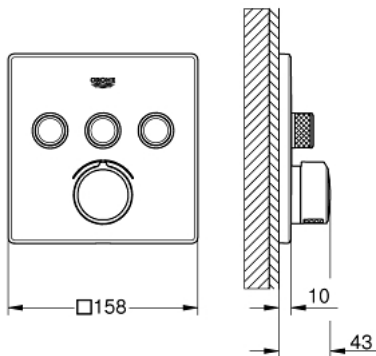

### PRODUCT DESCRIPTION

- Colour: chrome
- trim set for GROHE Rapido SmartBox (35 600/35 604)
- metal wall escutcheon with GROHE FastFixation (covered escutcheon and shaft sealing, covered fixing), retroactively 6° adjustable
- GROHE LongLife finish
- GROHE SmartControl - control the shower with intuitive push/turn button
- exchangeable symbols
- cartridge for temperature mixing
- multiple outlets can be run simultaneously
- without roughing-in set 35 600/35 604 (please order separately)
- flow performance: outlet A = 22 l/min, outlet B = 26 l/min, outlet C = 22 l/min, outlet A + B = 31 l/min, outlet A + B + C = 34 l/min

### SPARE PARTS, 9月 2020 – now

- 1: Mounting plate (Spare part-nr. 48362000)
- 2: Handle (Spare part-nr. 46990000)
- 3: Escutcheon (Spare part-nr. 46996000)
- 4: Push button (Spare part-nr. 48361000)
- 4.1: pushbutton (Spare part-nr. 14077000)
- 5: Cartridge (Spare part-nr. 48359000)
- 5.1: Spindle (Spare part-nr. 49088000)
- 6: Cartridge (Spare part-nr. 46989000)
- 7: Non-return valves (Spare part-nr. 47979000)
- 8: Seal (Spare part-nr. 48360000)
- 9: Socket spanner (Spare part-nr. 49059000)\*
- 10: Service stops (Spare part-nr. 1405300M)\*
- 11: Universal extension set single-lever mixers, 25 mm (Spare part-nr. 14048000)\*