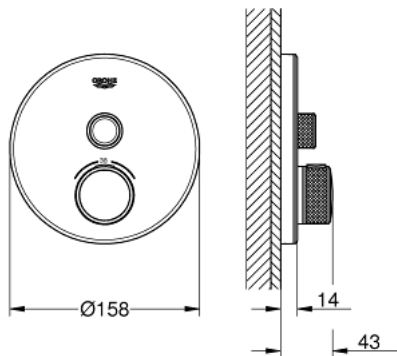

29 150 LS0 GROHTHERM SMARTCONTROL THERMOSTAT FOR CONCEALED INSTALLATION WITH ONE VALVE

PRODUCT DESCRIPTION

- Colour: moon white/chrome
- trim set for GROHE Rapido SmartBox (35 600/35 604)
- metal wall escutcheon with GROHE FastFixation (covered escutcheon and shaft sealing, covered fixing), retroactively 6° adjustable
- GROHE LongLife finish
- GROHE SmartControl - control the shower with intuitive push/turn button
- exchangeable symbols
- GROHE TurboStat - compact cartridge with wax thermoelement
- GROHE ProGrip - with knurled structure
- GROHE SafeStop safety button at 38°C
- GROHE SafeStop Plus - optional temperature limiter at 43°C or 46°C included
- built-in non return valves and dirt strainers
- cover plate in moon white acrylic glass
- without rough-in set (sold separately)
- flow performance: outlet A (to external shut-off) = 34 l/min, outlet B/C = 29 l/min

29 150 LS0 GROHTHERM SMARTCONTROL THERMOSTAT FOR CONCEALED INSTALLATION WITH ONE VALVE

SPARE PARTS, 6月 2018 – now

- 1: Mounting plate (Spare part-nr. 48362000)
 - 2: Temperature control handle (Spare part-nr. 49029000)
 - 2.1: Cover cap (Spare part-nr. 1015030000)
 - 2.2: handle adaptor (Spare part-nr. 1015059990)
 - 3: Escutcheon (Spare part-nr. 49031LS0)
 - 4: Push button (Spare part-nr. 48361000)
 - 4.1: pushbutton (Spare part-nr. 14077000)
 - 5: Cartridge (Spare part-nr. 48359000)
 - 5.1: Spindle (Spare part-nr. 49088000)
 - 6: Thermostatic compact cartridge 3/4" (Spare part-nr. 49028000)
 - 7: Non-return valve (Spare part-nr. 49085000)
 - 8: Seal (Spare part-nr. 48360000)
 - 9: Socket spanner (Spare part-nr. 49059000)*
 - 10: GROHE TurboStat cartridge 3/4" (Spare part-nr. 49003000)*
 - 11: Service stops (Spare part-nr. 1405300M)*
 - 12: Universal extension set single-lever mixers, 25 mm (Spare part-nr. 14048000)*
- * Optional accessories