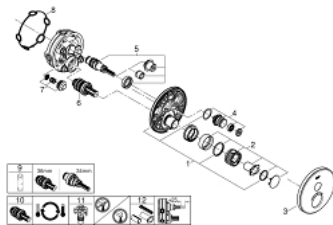

29 150 LS0 GROHTHERM SMARTCONTROL THERMOSTAT FOR CONCEALED INSTALLATION WITH ONE VALVE

PRODUCT DESCRIPTION

- Colour: moon white/chrome
- trim set for GROHE Rapido SmartBox (35 600/35 604)
- metal wall escutcheon with GROHE FastFixation (covered escutcheon and shaft sealing, covered fixing), retroactively 6° adjustable
- GROHE LongLife finish
- GROHE SmartControl - control the shower with intuitive push/turn button
- exchangeable symbols
- GROHE TurboStat - compact cartridge with wax thermoelement
- GROHE ProGrip - with knurled structure
- GROHE SafeStop safety button at 38°C
- GROHE SafeStop Plus - optional temperature limiter at 43°C or 46°C included
- built-in non return valves and dirt strainers
- cover plate in moon white acrylic glass
- without rough-in set (sold separately)
- flow performance: outlet A (to external shut-off) = 34 l/min, outlet B/C = 29 l/min

29 150 LS0 GROHTHERM SMARTCONTROL THERMOSTAT FOR CONCEALED INSTALLATION WITH ONE VALVE

SPARE PARTS, 6月 2018 – now

- 1: Mounting plate (Spare part-nr. 48362000)
- 2: Temperature control handle (Spare part-nr. 49029000)
- 2.1: Cover cap (Spare part-nr. 1015030000)
- 2.2: handle adaptor (Spare part-nr. 1015059990)
- 3: Escutcheon (Spare part-nr. 49031LS0)
- 4: Push button (Spare part-nr. 48361000)
- 4.1: pushbutton (Spare part-nr. 14077000)
- 5: Cartridge (Spare part-nr. 48359000)
- 5.1: Spindle (Spare part-nr. 49088000)
- 6: Thermostatic compact cartridge 3/4" (Spare part-nr. 49028000)
- 7: Non-return valve (Spare part-nr. 49085000)
- 8: Seal (Spare part-nr. 48360000)
- 9: Socket spanner (Spare part-nr. 49059000)*
- 10: GROHE TurboStat cartridge 3/4" (Spare part-nr. 49003000)*
- 11: Service stops (Spare part-nr. 1405300M)*
- 12: Universal extension set single-lever mixers, 25 mm (Spare part-nr. 14048000)*