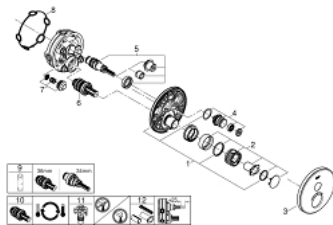

29 150 LS0 GROHTHERM SMARTCONTROL THERMOSTAT FOR CONCEALED INSTALLATION WITH ONE VALVE

PRODUCT DESCRIPTION

- Colour: moon white/chrome
- trim set for GROHE Rapido SmartBox (35 600/35 604)
- metal wall escutcheon with GROHE FastFixation (covered escutcheon and shaft sealing, covered fixing), retroactively 6° adjustable
- GROHE LongLife finish
- GROHE SmartControl - control the shower with intuitive push/turn button
- exchangeable symbols
- GROHE TurboStat - compact cartridge with wax thermoelement
- GROHE ProGrip - with knurl structure
- GROHE SafeStop safety button at 38°C
- GROHE SafeStop Plus - optional temperature limiter at 43°C or 46°C included
- built-in non return valves and dirt strainers
- cover plate in moon white acrylic glass
- without rough-in set (sold separately)
- flow performance: outlet A (to external shut-off) = 34 l/min, outlet B/C = 29 l/min

29 150 LS0 GROHTHERM SMARTCONTROL THERMOSTAT FOR CONCEALED INSTALLATION WITH ONE VALVE

SPARE PARTS, 6月 2018 – now

- 1: Mounting plate (Spare part-nr. 48362000)
- 2: Temperature control handle (Spare part-nr. 49029000)
- 2.1: Cover cap (Spare part-nr. 1015030000)
- 2.2: handle adaptor (Spare part-nr. 1015059990)
- 3: Escutcheon (Spare part-nr. 49031LS0)
- 4: Push button (Spare part-nr. 48361000)
- 4.1: pushbutton (Spare part-nr. 14077000)
- 5: Cartridge (Spare part-nr. 48359000)
- 5.1: Spindle (Spare part-nr. 49088000)
- 6: Thermostatic compact cartridge 3/4" (Spare part-nr. 49028000)
- 7: Non-return valve (Spare part-nr. 49085000)
- 8: Seal (Spare part-nr. 48360000)
- 9: Socket spanner (Spare part-nr. 49059000)*
- 10: GROHE TurboStat cartridge 3/4" (Spare part-nr. 49003000)*
- 11: Service stops (Spare part-nr. 1405300M)*
- 12: Universal extension set single-lever mixers, 25 mm (Spare part-nr. 14048000)*