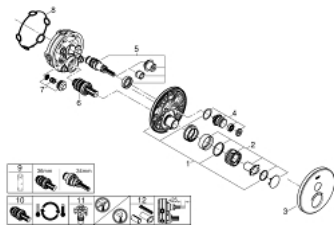

29 150 LS0 GROHTHERM SMARTCONTROL THERMOSTAT FOR CONCEALED INSTALLATION WITH ONE VALVE

PRODUCT DESCRIPTION

- Colour: moon white/chrome
- trim set for GROHE Rapido SmartBox (35 600/35 604)
- metal wall escutcheon with GROHE FastFixation (covered escutcheon and shaft sealing, covered fixing), retroactively 6° adjustable
- GROHE LongLife finish
- GROHE SmartControl - control the shower with intuitive push/turn button
- exchangeable symbols
- GROHE TurboStat - compact cartridge with wax thermoelement
- GROHE ProGrip - with knurled structure
- GROHE SafeStop safety button at 38°C
- GROHE SafeStop Plus - optional temperature limiter at 43°C or 46°C included
- built-in non return valves and dirt strainers
- cover plate in moon white acrylic glass
- without rough-in set (sold separately)
- flow performance: outlet A (to external shut-off) = 34 l/min, outlet B/C = 29 l/min

29 150 LS0 GROHTHERM SMARTCONTROL THERMOSTAT FOR CONCEALED INSTALLATION WITH ONE VALVE

SPARE PARTS, 6月 2018 – now

- 1: Mounting plate (Spare part-nr. 48362000)
 - 2: Temperature control handle (Spare part-nr. 49029000)
 - 2.1: Cover cap (Spare part-nr. 1015030000)
 - 2.2: handle adaptor (Spare part-nr. 1015059990)
 - 3: Escutcheon (Spare part-nr. 49031LS0)
 - 4: Push button (Spare part-nr. 48361000)
 - 4.1: pushbutton (Spare part-nr. 14077000)
 - 5: Cartridge (Spare part-nr. 48359000)
 - 5.1: Spindle (Spare part-nr. 49088000)
 - 6: Thermostatic compact cartridge 3/4" (Spare part-nr. 49028000)
 - 7: Non-return valve (Spare part-nr. 49085000)
 - 8: Seal (Spare part-nr. 48360000)
 - 9: Socket spanner (Spare part-nr. 49059000)*
 - 10: GROHE TurboStat cartridge 3/4" (Spare part-nr. 49003000)*
 - 11: Service stops (Spare part-nr. 1405300M)*
 - 12: Universal extension set single-lever mixers, 25 mm (Spare part-nr. 14048000)*
- * Optional accessories