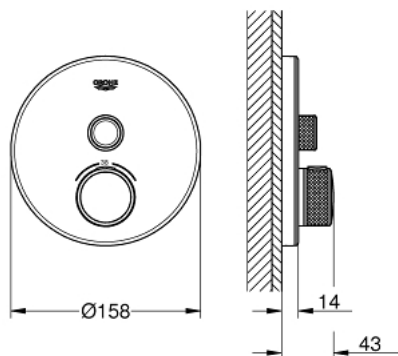

29 150 LS0 GROHTHERM SMARTCONTROL THERMOSTAT FOR CONCEALED INSTALLATION WITH ONE VALVE

PRODUCT DESCRIPTION

- Colour: moon white/chrome
- trim set for GROHE Rapido SmartBox (35 600/35 604)
- metal wall escutcheon with GROHE FastFixation (covered escutcheon and shaft sealing, covered fixing), retroactively 6° adjustable
- GROHE LongLife finish
- GROHE SmartControl - control the shower with intuitive push/turn button
- exchangeable symbols
- GROHE TurboStat - compact cartridge with wax thermoelement
- GROHE ProGrip - with knurl structure
- GROHE SafeStop safety button at 38°C
- GROHE SafeStop Plus - optional temperature limiter at 43°C or 46°C included
- built-in non return valves and dirt strainers
- cover plate in moon white acrylic glass
- without rough-in set (sold separately)
- flow performance: outlet A (to external shut-off) = 34 l/min, outlet B/C = 29 l/min

29 150 LS0 GROHTHERM SMARTCONTROL THERMOSTAT FOR CONCEALED INSTALLATION WITH ONE VALVE

SPARE PARTS, 6月 2018 – now

- 1: Mounting plate (Spare part-nr. 48362000)
- 2: Temperature control handle (Spare part-nr. 49029000)
- 2.1: Cover cap (Spare part-nr. 1015030000)
- 2.2: handle adaptor (Spare part-nr. 1015059990)
- 3: Escutcheon (Spare part-nr. 49031LS0)
- 4: Push button (Spare part-nr. 48361000)
- 4.1: pushbutton (Spare part-nr. 14077000)
- 5: Cartridge (Spare part-nr. 48359000)
- 5.1: Spindle (Spare part-nr. 49088000)
- 6: Thermostatic compact cartridge 3/4" (Spare part-nr. 49028000)
- 7: Non-return valve (Spare part-nr. 49085000)
- 8: Seal (Spare part-nr. 48360000)
- 9: Socket spanner (Spare part-nr. 49059000)*
- 10: GROHE TurboStat cartridge 3/4" (Spare part-nr. 49003000)*
- 11: Service stops (Spare part-nr. 1405300M)*
- 12: Universal extension set single-lever mixers, 25 mm (Spare part-nr. 14048000)*