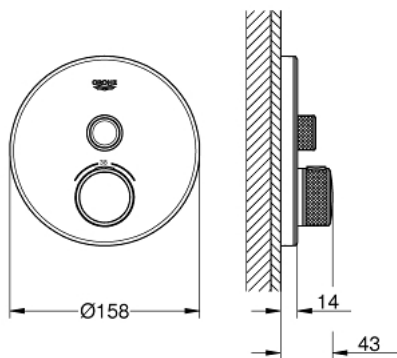

29 150 LS0 GROHTHERM SMARTCONTROL THERMOSTAT FOR CONCEALED INSTALLATION WITH ONE VALVE

PRODUCT DESCRIPTION

- Colour: moon white/chrome
- trim set for GROHE Rapido SmartBox (35 600/35 604)
- metal wall escutcheon with GROHE FastFixation (covered escutcheon and shaft sealing, covered fixing), retroactively 6° adjustable
- GROHE LongLife finish
- GROHE SmartControl - control the shower with intuitive push/turn button
- exchangeable symbols
- GROHE TurboStat - compact cartridge with wax thermoelement
- GROHE ProGrip - with knurled structure
- GROHE SafeStop safety button at 38°C
- GROHE SafeStop Plus - optional temperature limiter at 43°C or 46°C included
- built-in non return valves and dirt strainers
- cover plate in moon white acrylic glass
- without rough-in set (sold separately)
- flow performance: outlet A (to external shut-off) = 34 l/min, outlet B/C = 29 l/min

29 150 LS0 GROHTHERM SMARTCONTROL THERMOSTAT FOR CONCEALED INSTALLATION WITH ONE VALVE

SPARE PARTS, 6月 2018 – now

- 1: Mounting plate (Spare part-nr. 48362000)
- 2: Temperature control handle (Spare part-nr. 49029000)
- 2.1: Cover cap (Spare part-nr. 1015030000)
- 2.2: handle adaptor (Spare part-nr. 1015059990)
- 3: Escutcheon (Spare part-nr. 49031LS0)
- 4: Push button (Spare part-nr. 48361000)
- 4.1: pushbutton (Spare part-nr. 14077000)
- 5: Cartridge (Spare part-nr. 48359000)
- 5.1: Spindle (Spare part-nr. 49088000)
- 6: Thermostatic compact cartridge 3/4" (Spare part-nr. 49028000)
- 7: Non-return valve (Spare part-nr. 49085000)
- 8: Seal (Spare part-nr. 48360000)
- 9: Socket spanner (Spare part-nr. 49059000)*
- 10: GROHE TurboStat cartridge 3/4" (Spare part-nr. 49003000)*
- 11: Service stops (Spare part-nr. 1405300M)*
- 12: Universal extension set single-lever mixers, 25 mm (Spare part-nr. 14048000)*