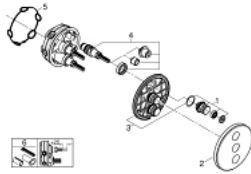

29 152 LS0 GROHTHERM SMARTCONTROL TRIPLE VOLUME CONTROL TRIM

PRODUCT DESCRIPTION

- Colour: moon white/chrome
- trim set for use with GROHE Rapido SmartBox 35 600/35 604/35 601
- metal wall escutcheon with GROHE FastFixation (covered escutcheon and shaft sealing, covered fixing), retroactively 6° adjustable
- 10 mm thin profile escutcheon
- GROHE LongLife finish
- GROHE SmartControl - control the shower with intuitive push/turn button
- exchangeable symbols
- GROHE ProGrip - with knurl structure
- multiple outlets can be run simultaneously
- cover plate in moon white acrylic glass
- without roughing-in set 35 600/35 604 (please order separately)
- flow performance: outlet D = 28 l/min, outlet E = 28 l/min, outlet A = 28 l/min, outlet D+E+A = 65 l/min
- optional flow reducer for CALGreen compliance included

29 152 LS0 GROHTHERM SMARTCONTROL TRIPLE VOLUME CONTROL TRIM

SPARE PARTS, September 2016 – now

1: Push button (Spare part-nr. 48361000)

1.1: pushbutton (Spare part-nr. 14077000)

2: Escutcheon (Spare part-nr. 48367LS0)

3: Mounting plate (Spare part-nr. 48365000)

4: Cartridge (Spare part-nr. 48359000)

4.1: Spindle (Spare part-nr. 49088000)

5: Ball seal dia. 9x6.8 mm (Spare part-nr. 48360000)

6: Universal extension set single-lever mixers, 25 mm (Spare part-nr. 14048000