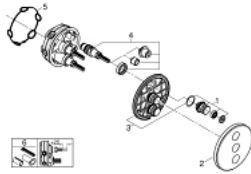

## 29 152 LS0 GROHTHERM SMARTCONTROL TRIPLE VOLUME CONTROL TRIM

### PRODUCT DESCRIPTION

- Colour: moon white/chrome
- trim set for use with GROHE Rapido SmartBox 35 600/35 604/35 601
- metal wall escutcheon with GROHE FastFixation (covered escutcheon and shaft sealing, covered fixing), retroactively 6° adjustable
- 10 mm thin profile escutcheon
- GROHE LongLife finish
- GROHE SmartControl - control the shower with intuitive push/turn button
- exchangeable symbols
- GROHE ProGrip - with knurled structure
- multiple outlets can be run simultaneously
- cover plate in moon white acrylic glass
- without roughing-in set 35 600/35 604 (please order separately)
- flow performance: outlet D = 28 l/min, outlet E = 28 l/min, outlet A = 28 l/min, outlet D+E+A = 65 l/min
- optional flow reducer for CALGreen compliance included

### SPARE PARTS, September 2016 – now

1: Push button (Spare part-nr. 48361000)

1.1: pushbutton (Spare part-nr. 14077000)

2: Escutcheon (Spare part-nr. 48367LS0)

3: Mounting plate (Spare part-nr. 48365000)

4: Cartridge (Spare part-nr. 48359000)

4.1: Spindle (Spare part-nr. 49088000)

5: Ball seal dia. 9x6.8 mm (Spare part-nr. 48360000)

6: Universal extension set single-lever mixers, 25 mm (Spare part-nr. 14048000