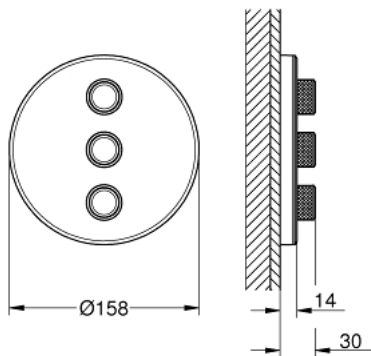

29 152 LS0 GROHTHERM SMARTCONTROL TRIPLE VOLUME CONTROL TRIM

PRODUCT DESCRIPTION

- Colour: moon white/chrome
- trim set for use with GROHE Rapido SmartBox 35 600/35 604/35 601
- metal wall escutcheon with GROHE FastFixation (covered escutcheon and shaft sealing, covered fixing), retroactively 6° adjustable
- 10 mm thin profile escutcheon
- GROHE LongLife finish
- GROHE SmartControl - control the shower with intuitive push/turn button
- exchangeable symbols
- GROHE ProGrip - with knurl structure
- multiple outlets can be run simultaneously
- cover plate in moon white acrylic glass
- without roughing-in set 35 600/35 604 (please order separately)
- flow performance: outlet D = 28 l/min, outlet E = 28 l/min, outlet A = 28 l/min, outlet D+E+A = 65 l/min
- optional flow reducer for CALGreen compliance included

29 152 LS0 GROHTHERM SMARTCONTROL TRIPLE VOLUME CONTROL TRIM

SPARE PARTS, September 2016 – now

1: Push button (Spare part-nr. 48361000)

1.1: pushbutton (Spare part-nr. 14077000)

2: Escutcheon (Spare part-nr. 48367LS0)

3: Mounting plate (Spare part-nr. 48365000)

4: Cartridge (Spare part-nr. 48359000)

4.1: Spindle (Spare part-nr. 49088000)

5: Ball seal dia. 9x6.8 mm (Spare part-nr. 48360000)

6: Universal extension set single-lever mixers, 25 mm (Spare part-nr. 14048000