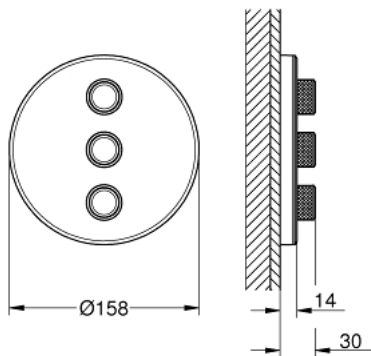

29 152 LS0 GROHTHERM SMARTCONTROL TRIPLE VOLUME CONTROL TRIM

PRODUCT DESCRIPTION

- Colour: moon white/chrome
- trim set for use with GROHE Rapido SmartBox 35 600/35 604/35 601
- metal wall escutcheon with GROHE FastFixation (covered escutcheon and shaft sealing, covered fixing), retroactively 6° adjustable
- 10 mm thin profile escutcheon
- GROHE LongLife finish
- GROHE SmartControl - control the shower with intuitive push/turn button
- exchangeable symbols
- GROHE ProGrip - with knurl structure
- multiple outlets can be run simultaneously
- cover plate in moon white acrylic glass
- without roughing-in set 35 600/35 604 (please order separately)
- flow performance: outlet D = 28 l/min, outlet E = 28 l/min, outlet A = 28 l/min, outlet D+E+A = 65 l/min
- optional flow reducer for CALGreen compliance included