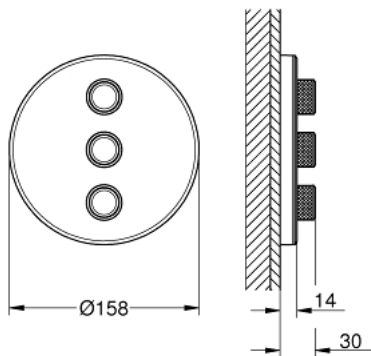

## 29 152 LS0 GROHTHERM SMARTCONTROL TRIPLE VOLUME CONTROL TRIM

### PRODUCT DESCRIPTION

- Colour: moon white/chrome
- GROHE Rapido SmartBox 35 600/35 604/35 601
- metal wall escutcheon with GROHE FastFixation (covered escutcheon and shaft sealing, covered fixing), retroactively 6° adjustable
- 10 mm thin profile escutcheon
- GROHE LongLife finish
- GROHE SmartControl - control the shower with intuitive push/turn button
- exchangeable symbols
- GROHE ProGrip - with knurled structure
- multiple outlets can be run simultaneously
- cover plate in moon white acrylic glass
- without roughing-in set 35 600/35 604 (please order separately)
- flow performance: outlet D = 28 l/min, outlet E = 28 l/min, outlet A = 28 l/min, outlet D+E+A = 65 l/min
- optional flow reducer for CALGreen compliance included

### SPARE PARTS, 9月 2016 – now

- 1: Push button (Spare part-nr. 48361000)
- 1.1: pushbutton (Spare part-nr. 14077000)
- 2: Escutcheon (Spare part-nr. 48367LS0)
- 3: Mounting plate (Spare part-nr. 48365000)
- 4: Cartridge (Spare part-nr. 48359000)
- 4.1: Spindle (Spare part-nr. 49088000)
- 5: Seal (Spare part-nr. 48360000)
- 6: Universal extension set single-lever mixers, 25 mm (Spare part-nr. 14048000)\*