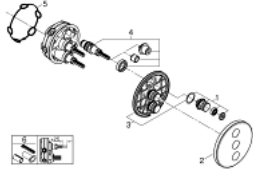

## 29 152 LS0 GROHTHERM SMARTCONTROL TRIPLE VOLUME CONTROL TRIM

### PRODUCT DESCRIPTION

- Colour: moon white/chrome
- GROHE Rapido SmartBox 35 600/35 604/35 601
- metal wall escutcheon with GROHE FastFixation (covered escutcheon and shaft sealing, covered fixing), retroactively 6° adjustable
- 10 mm thin profile escutcheon
- GROHE LongLife finish
- GROHE SmartControl - control the shower with intuitive push/turn button
- exchangeable symbols
- GROHE ProGrip - with knurled structure
- multiple outlets can be run simultaneously
- cover plate in moon white acrylic glass
- without roughing-in set 35 600/35 604 (please order separately)
- flow performance: outlet D = 28 l/min, outlet E = 28 l/min, outlet A = 28 l/min, outlet D+E+A = 65 l/min
- optional flow reducer for CALGreen compliance included

### SPARE PARTS, 9月 2016 – now

- 1: Push button (Spare part-nr. 48361000)
- 1.1: pushbutton (Spare part-nr. 14077000)
- 2: Escutcheon (Spare part-nr. 48367LS0)
- 3: Mounting plate (Spare part-nr. 48365000)
- 4: Cartridge (Spare part-nr. 48359000)
- 4.1: Spindle (Spare part-nr. 49088000)
- 5: Seal (Spare part-nr. 48360000)
- 6: Universal extension set single-lever mixers, 25 mm (Spare part-nr. 14048000)\*