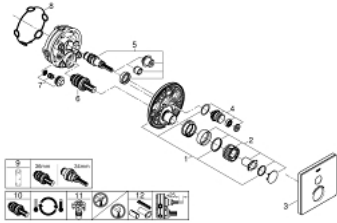

29 153 LS0 GROHTHERM SMARTCONTROL THERMOSTAT FOR CONCEALED INSTALLATION WITH ONE VALVE

PRODUCT DESCRIPTION

- Colour: moon white/chrome
- trim set for GROHE Rapido SmartBox (35 600/35 604)
- metal wall escutcheon with GROHE FastFixation (covered escutcheon and shaft sealing, covered fixing), retroactively 6° adjustable
- GROHE LongLife finish
- GROHE SmartControl - control the shower with intuitive push/turn button
- exchangeable symbols
- GROHE TurboStat - compact cartridge with wax thermostatic element
- GROHE ProGrip - with knurled structure
- GROHE SafeStop - safety button at 38°C
- GROHE SafeStop Plus - optional temperature limiter at 43°C or 46°C included
- built-in non-return valves and dirt strainers
- cover plate in moon white acrylic glass
- without floor installation plate
- flow performance: outlet A (to external shut-off) = 34 l/min, outlet B/C = 29 l/min

29 153 LS0 GROHTHERM SMARTCONTROL THERMOSTAT FOR CONCEALED INSTALLATION WITH ONE VALVE

SPARE PARTS, June 2018 – now

- 1: Mounting plate (Spare part-nr. 48362000)
- 2: Temperature control handle (Spare part-nr. 49029000)
- 2.1: Cap (Spare part-nr. 1015030000)
- 2.2: handle adaptor (Spare part-nr. 1015059990)
- 3: Escutcheon (Spare part-nr. 49038LS0)
- 4: Push button (Spare part-nr. 48361000)
- 4.1: pushbutton (Spare part-nr. 14077000)
- 5: Cartridge (Spare part-nr. 48359000)
- 5.1: Spindle (Spare part-nr. 49088000)
- 6: Thermostatic compact cartridge 3/4" (Spare part-nr. 49028000)
- 7: Non-return valve (Spare part-nr. 49085000)
- 8: Ball seal dia. 9x6.8 mm (Spare part-nr. 48360000)
- 9: Socket spanner (Spare part-nr. 49059000)*
- 10: GROHE TurboStat cartridge 3/4" (Spare part-nr. 49003000)*
- 11: Service stops (Spare part-nr. 1405300M)*
- 12: Universal extension set single-lever mixers, 25 mm (Spare part-nr. 14048000)*