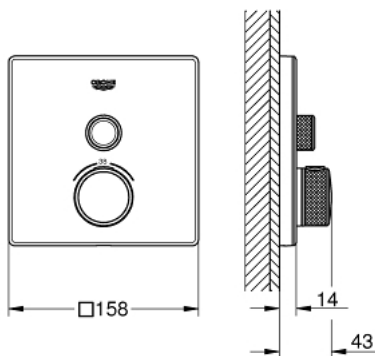

29 153 LS0 GROHTHERM SMARTCONTROL THERMOSTAT FOR CONCEALED INSTALLATION WITH ONE VALVE

PRODUCT DESCRIPTION

- Colour: moon white/chrome
- trim set for GROHE Rapido SmartBox (35 600/35 604)
- metal wall escutcheon with GROHE FastFixation (covered escutcheon and shaft sealing, covered fixing), retroactively 6° adjustable
- GROHE LongLife finish
- GROHE SmartControl - control the shower with intuitive push/turn button
- exchangeable symbols
- GROHE TurboStat - compact cartridge with wax thermostatic element
- GROHE ProGrip - with knurl structure
- GROHE SafeStop - safety button at 38°C
- GROHE SafeStop Plus - optional temperature limiter at 43°C or 46°C included
- built-in non-return valves and dirt strainers
- cover plate in moon white acrylic glass
- without floor installation plate
- flow performance: outlet A (to external shut-off) = 34 l/min, outlet B/C = 29 l/min

29 153 LS0 GROHTHERM SMARTCONTROL THERMOSTAT FOR CONCEALED INSTALLATION WITH ONE VALVE

SPARE PARTS, June 2018 – now

- 1: Mounting plate (Spare part-nr. 48362000)
- 2: Temperature control handle (Spare part-nr. 49029000)
 - 2.1: Cap (Spare part-nr. 1015030000)
 - 2.2: handle adaptor (Spare part-nr. 1015059990)
- 3: Escutcheon (Spare part-nr. 49038LS0)
- 4: Push button (Spare part-nr. 48361000)
 - 4.1: pushbutton (Spare part-nr. 14077000)
- 5: Cartridge (Spare part-nr. 48359000)
 - 5.1: Spindle (Spare part-nr. 49088000)
- 6: Thermostatic compact cartridge 3/4" (Spare part-nr. 49028000)
- 7: Non-return valve (Spare part-nr. 49085000)
- 8: Ball seal dia. 9x6.8 mm (Spare part-nr. 48360000)
- 9: Socket spanner (Spare part-nr. 49059000)*
- 10: GROHE TurboStat cartridge 3/4" (Spare part-nr. 49003000)*
- 11: Service stops (Spare part-nr. 1405300M)*
- 12: Universal extension set single-lever mixers, 25 mm (Spare part-nr. 14048000)*