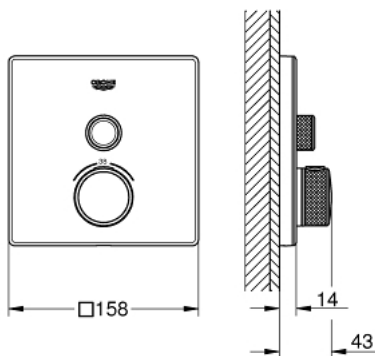

29 153 LS0 GROHTHERM SMARTCONTROL THERMOSTAT FOR CONCEALED INSTALLATION WITH ONE VALVE

PRODUCT DESCRIPTION

- Colour: moon white/chrome
- trim set for GROHE Rapido SmartBox (35 600/35 604)
- metal wall escutcheon with GROHE FastFixation (covered escutcheon and shaft sealing, covered fixing), retroactively 6° adjustable
- GROHE LongLife finish
- GROHE SmartControl - control the shower with intuitive push/turn button
- exchangeable symbols
- GROHE TurboStat - compact cartridge with wax thermostatic element
- GROHE ProGrip - with knurled structure
- GROHE SafeStop - safety button at 38°C
- GROHE SafeStop Plus - optional temperature limiter at 43°C or 46°C included
- built-in non-return valves and dirt strainers
- cover plate in moon white acrylic glass
- without floor installation plate
- flow performance: outlet A (to external shut-off) = 34 l/min, outlet B/C = 29 l/min

29 153 LS0 GROHTHERM SMARTCONTROL THERMOSTAT FOR CONCEALED INSTALLATION WITH ONE VALVE

SPARE PARTS, June 2018 – now

- 1: Mounting plate (Spare part-nr. 48362000)
- 2: Temperature control handle (Spare part-nr. 49029000)
- 2.1: Cap (Spare part-nr. 1015030000)
- 2.2: handle adaptor (Spare part-nr. 1015059990)
- 3: Escutcheon (Spare part-nr. 49038LS0)
- 4: Push button (Spare part-nr. 48361000)
- 4.1: pushbutton (Spare part-nr. 14077000)
- 5: Cartridge (Spare part-nr. 48359000)
- 5.1: Spindle (Spare part-nr. 49088000)
- 6: Thermostatic compact cartridge 3/4" (Spare part-nr. 49028000)
- 7: Non-return valve (Spare part-nr. 49085000)
- 8: Ball seal dia. 9x6.8 mm (Spare part-nr. 48360000)
- 9: Socket spanner (Spare part-nr. 49059000)*
- 10: GROHE TurboStat cartridge 3/4" (Spare part-nr. 49003000)*
- 11: Service stops (Spare part-nr. 1405300M)*
- 12: Universal extension set single-lever mixers, 25 mm (Spare part-nr. 14048000)*