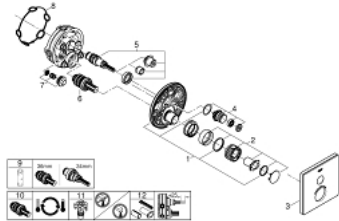

29 153 LS0 GROHTHERM SMARTCONTROL THERMOSTAT FOR CONCEALED INSTALLATION WITH ONE VALVE

PRODUCT DESCRIPTION

- Colour: moon white/chrome
- trim set for GROHE Rapido SmartBox (35 600/35 604)
- metal wall escutcheon with GROHE FastFixation (covered escutcheon and shaft sealing, covered fixing), retroactively 6° adjustable
- GROHE LongLife finish
- GROHE SmartControl - control the shower with intuitive push/turn button
- exchangeable symbols
- GROHE TurboStat - compact cartridge with wax thermostatic element
- GROHE ProGrip - with knurl structure
- GROHE SafeStop - safety button at 38°C
- GROHE SafeStop Plus - optional temperature limiter at 43°C or 46°C included
- built-in non-return valves and dirt strainers
- cover plate in moon white acrylic glass
- without floor installation plate
- flow performance: outlet A (to external shut-off) = 34 l/min, outlet B/C = 29 l/min

29 153 LS0 GROHTHERM SMARTCONTROL THERMOSTAT FOR CONCEALED INSTALLATION WITH ONE VALVE

SPARE PARTS, June 2018 – now

- 1: Mounting plate (Spare part-nr. 48362000)
- 2: Temperature control handle (Spare part-nr. 49029000)
 - 2.1: Cap (Spare part-nr. 1015030000)
 - 2.2: handle adaptor (Spare part-nr. 1015059990)
- 3: Escutcheon (Spare part-nr. 49038LS0)
- 4: Push button (Spare part-nr. 48361000)
 - 4.1: pushbutton (Spare part-nr. 14077000)
- 5: Cartridge (Spare part-nr. 48359000)
 - 5.1: Spindle (Spare part-nr. 49088000)
- 6: Thermostatic compact cartridge 3/4" (Spare part-nr. 49028000)
- 7: Non-return valve (Spare part-nr. 49085000)
- 8: Ball seal dia. 9x6.8 mm (Spare part-nr. 48360000)
- 9: Socket spanner (Spare part-nr. 49059000)*
- 10: GROHE TurboStat cartridge 3/4" (Spare part-nr. 49003000)*
- 11: Service stops (Spare part-nr. 1405300M)*
- 12: Universal extension set single-lever mixers, 25 mm (Spare part-nr. 14048000)*