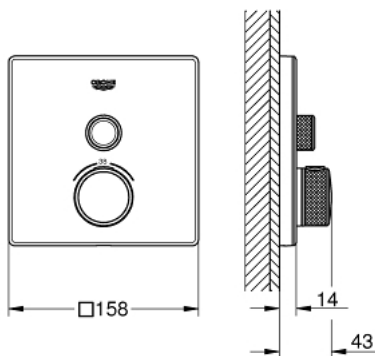

29 153 LS0 GROHTHERM SMARTCONTROL THERMOSTAT FOR CONCEALED INSTALLATION WITH ONE VALVE

PRODUCT DESCRIPTION

- Colour: moon white/chrome
- trim set for GROHE Rapido SmartBox (35 600/35 604)
- metal wall escutcheon with GROHE FastFixation (covered escutcheon and shaft sealing, covered fixing), retroactively 6° adjustable
- GROHE LongLife finish
- GROHE SmartControl - control the shower with intuitive push/turn button
- exchangeable symbols
- GROHE TurboStat - compact cartridge with wax thermoelement
- GROHE ProGrip - with knurl structure
- GROHE SafeStop safety button at 38°C
- GROHE SafeStop Plus - optional temperature limiter at 43°C or 46°C included
- built-in non return valves and dirt strainers
- cover plate in moon white acrylic glass
- without rough-in set (sold separately)
- flow performance: outlet A (to external shut-off) = 34 l/min, outlet B/C = 29 l/min

29 153 LS0 GROHTHERM SMARTCONTROL THERMOSTAT FOR CONCEALED INSTALLATION WITH ONE VALVE

SPARE PARTS, 6月 2018 – now

- 1: Mounting plate (Spare part-nr. 48362000)
 - 2: Temperature control handle (Spare part-nr. 49029000)
 - 2.1: Cover cap (Spare part-nr. 1015030000)
 - 2.2: handle adaptor (Spare part-nr. 1015059990)
 - 3: Escutcheon (Spare part-nr. 49038LS0)
 - 4: Push button (Spare part-nr. 48361000)
 - 4.1: pushbutton (Spare part-nr. 14077000)
 - 5: Cartridge (Spare part-nr. 48359000)
 - 5.1: Spindle (Spare part-nr. 49088000)
 - 6: Thermostatic compact cartridge 3/4" (Spare part-nr. 49028000)
 - 7: Non-return valve (Spare part-nr. 49085000)
 - 8: Seal (Spare part-nr. 48360000)
 - 9: Socket spanner (Spare part-nr. 49059000)*
 - 10: GROHE TurboStat cartridge 3/4" (Spare part-nr. 49003000)*
 - 11: Service stops (Spare part-nr. 1405300M)*
 - 12: Universal extension set single-lever mixers, 25 mm (Spare part-nr. 14048000)*
- * Optional accessories