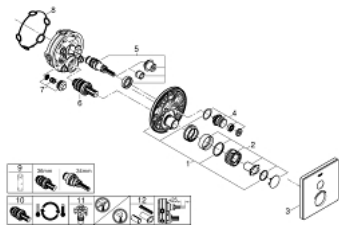

29 153 LS0 GROHTHERM SMARTCONTROL THERMOSTAT FOR CONCEALED INSTALLATION WITH ONE VALVE

PRODUCT DESCRIPTION

- Colour: moon white/chrome
- trim set for GROHE Rapido SmartBox (35 600/35 604)
- metal wall escutcheon with GROHE FastFixation (covered escutcheon and shaft sealing, covered fixing), retroactively 6° adjustable
- GROHE LongLife finish
- GROHE SmartControl - control the shower with intuitive push/turn button
- exchangeable symbols
- GROHE TurboStat - compact cartridge with wax thermoelement
- GROHE ProGrip - with knurl structure
- GROHE SafeStop safety button at 38°C
- GROHE SafeStop Plus - optional temperature limiter at 43°C or 46°C included
- built-in non return valves and dirt strainers
- cover plate in moon white acrylic glass
- without rough-in set (sold separately)
- flow performance: outlet A (to external shut-off) = 34 l/min, outlet B/C = 29 l/min

29 153 LS0 GROHTHERM SMARTCONTROL THERMOSTAT FOR CONCEALED INSTALLATION WITH ONE VALVE

SPARE PARTS, 6月 2018 – now

- 1: Mounting plate (Spare part-nr. 48362000)
 - 2: Temperature control handle (Spare part-nr. 49029000)
 - 2.1: Cover cap (Spare part-nr. 1015030000)
 - 2.2: handle adaptor (Spare part-nr. 1015059990)
 - 3: Escutcheon (Spare part-nr. 49038LS0)
 - 4: Push button (Spare part-nr. 48361000)
 - 4.1: pushbutton (Spare part-nr. 14077000)
 - 5: Cartridge (Spare part-nr. 48359000)
 - 5.1: Spindle (Spare part-nr. 49088000)
 - 6: Thermostatic compact cartridge 3/4" (Spare part-nr. 49028000)
 - 7: Non-return valve (Spare part-nr. 49085000)
 - 8: Seal (Spare part-nr. 48360000)
 - 9: Socket spanner (Spare part-nr. 49059000)*
 - 10: GROHE TurboStat cartridge 3/4" (Spare part-nr. 49003000)*
 - 11: Service stops (Spare part-nr. 1405300M)*
 - 12: Universal extension set single-lever mixers, 25 mm (Spare part-nr. 14048000)*
- * Optional accessories