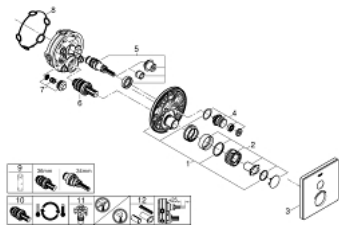

29 153 LS0 GROHTHERM SMARTCONTROL THERMOSTAT FOR CONCEALED INSTALLATION WITH ONE VALVE

PRODUCT DESCRIPTION

- Colour: moon white/chrome
- trim set for GROHE Rapido SmartBox (35 600/35 604)
- metal wall escutcheon with GROHE FastFixation (covered escutcheon and shaft sealing, covered fixing), retroactively 6° adjustable
- GROHE LongLife finish
- GROHE SmartControl - control the shower with intuitive push/turn button
- exchangeable symbols
- GROHE TurboStat - compact cartridge with wax thermoelement
- GROHE ProGrip - with knurled structure
- GROHE SafeStop safety button at 38°C
- GROHE SafeStop Plus - optional temperature limiter at 43°C or 46°C included
- built-in non return valves and dirt strainers
- cover plate in moon white acrylic glass
- without rough-in set (sold separately)
- flow performance: outlet A (to external shut-off) = 34 l/min, outlet B/C = 29 l/min

29 153 LS0 GROHTHERM SMARTCONTROL THERMOSTAT FOR CONCEALED INSTALLATION WITH ONE VALVE

SPARE PARTS, 6月 2018 – now

- 1: Mounting plate (Spare part-nr. 48362000)
 - 2: Temperature control handle (Spare part-nr. 49029000)
 - 2.1: Cover cap (Spare part-nr. 1015030000)
 - 2.2: handle adaptor (Spare part-nr. 1015059990)
 - 3: Escutcheon (Spare part-nr. 49038LS0)
 - 4: Push button (Spare part-nr. 48361000)
 - 4.1: pushbutton (Spare part-nr. 14077000)
 - 5: Cartridge (Spare part-nr. 48359000)
 - 5.1: Spindle (Spare part-nr. 49088000)
 - 6: Thermostatic compact cartridge 3/4" (Spare part-nr. 49028000)
 - 7: Non-return valve (Spare part-nr. 49085000)
 - 8: Seal (Spare part-nr. 48360000)
 - 9: Socket spanner (Spare part-nr. 49059000)*
 - 10: GROHE TurboStat cartridge 3/4" (Spare part-nr. 49003000)*
 - 11: Service stops (Spare part-nr. 1405300M)*
 - 12: Universal extension set single-lever mixers, 25 mm (Spare part-nr. 14048000)*
- * Optional accessories