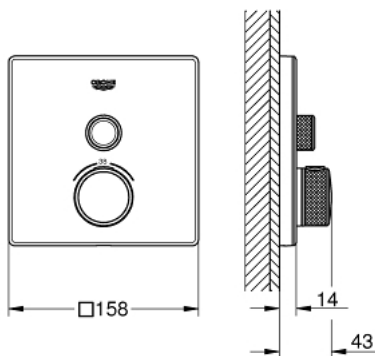

29 153 LS0 GROHTHERM SMARTCONTROL THERMOSTAT FOR CONCEALED INSTALLATION WITH ONE VALVE

PRODUCT DESCRIPTION

- Colour: moon white/chrome
- trim set for GROHE Rapido SmartBox (35 600/35 604)
- metal wall escutcheon with GROHE FastFixation (covered escutcheon and shaft sealing, covered fixing), retroactively 6° adjustable
- GROHE LongLife finish
- GROHE SmartControl - control the shower with intuitive push/turn button
- exchangeable symbols
- GROHE TurboStat - compact cartridge with wax thermoelement
- GROHE ProGrip - with knurled structure
- GROHE SafeStop safety button at 38°C
- GROHE SafeStop Plus - optional temperature limiter at 43°C or 46°C included
- built-in non return valves and dirt strainers
- cover plate in moon white acrylic glass
- without rough-in set (sold separately)
- flow performance: outlet A (to external shut-off) = 34 l/min, outlet B/C = 29 l/min

29 153 LS0 GROHTHERM SMARTCONTROL THERMOSTAT FOR CONCEALED INSTALLATION WITH ONE VALVE

SPARE PARTS, 6月 2018 – now

- 1: Mounting plate (Spare part-nr. 48362000)
 - 2: Temperature control handle (Spare part-nr. 49029000)
 - 2.1: Cover cap (Spare part-nr. 1015030000)
 - 2.2: handle adaptor (Spare part-nr. 1015059990)
 - 3: Escutcheon (Spare part-nr. 49038LS0)
 - 4: Push button (Spare part-nr. 48361000)
 - 4.1: pushbutton (Spare part-nr. 14077000)
 - 5: Cartridge (Spare part-nr. 48359000)
 - 5.1: Spindle (Spare part-nr. 49088000)
 - 6: Thermostatic compact cartridge 3/4" (Spare part-nr. 49028000)
 - 7: Non-return valve (Spare part-nr. 49085000)
 - 8: Seal (Spare part-nr. 48360000)
 - 9: Socket spanner (Spare part-nr. 49059000)*
 - 10: GROHE TurboStat cartridge 3/4" (Spare part-nr. 49003000)*
 - 11: Service stops (Spare part-nr. 1405300M)*
 - 12: Universal extension set single-lever mixers, 25 mm (Spare part-nr. 14048000)*
- * Optional accessories