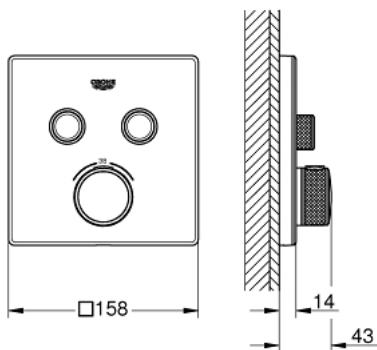

### PRODUCT DESCRIPTION

- Colour: moon white/chrome
- trim set for GROHE Rapido SmartBox (35 600/35 604)
- metal wall escutcheon with GROHE FastFixation (covered escutcheon and shaft sealing, covered fixing), retroactively 6° adjustable
- GROHE LongLife finish
- GROHE SmartControl - control the shower with intuitive push/turn button
- exchangeable symbols
- GROHE TurboStat - compact cartridge with wax thermoelement
- GROHE ProGrip - with knurl structure
- GROHE SafeStop safety button at 38°C
- GROHE SafeStop Plus - optional temperature limiter at 43°C or 46°C included
- built-in non return valves and dirt strainers
- multiple outlets can be run simultaneously
- cover plate in moon white acrylic glass
- without roughing-in set 35 600/35 604 (please order separately)
- flow performance: outlet B = 24 l/min, outlet C = 26 l/min, outlet B+C = 29 l/min

### SPARE PARTS, 9月 2016 – now

- 1: Mounting plate (Spare part-nr. 48363000)
- 2: Temperature control handle (Spare part-nr. 49029000)
- 2.1: Cover cap (Spare part-nr. 1015030000)
- 2.2: handle adaptor (Spare part-nr. 1015059990)
- 3: Escutcheon (Spare part-nr. 49040LS0)
- 4: Push button (Spare part-nr. 48361000)
- 4.1: pushbutton (Spare part-nr. 14077000)
- 5: Cartridge (Spare part-nr. 48359000)
- 5.1: Spindle (Spare part-nr. 49088000)
- 6: Thermostatic compact cartridge 3/4" (Spare part-nr. 49028000)
- 7: Non-return valves (Spare part-nr. 47979000)
- 8: Seal (Spare part-nr. 48360000)
- 9: Socket spanner (Spare part-nr. 49059000)\*
- 10: Backflow protection combination (EN1717) (Spare part-nr. 14055000)\*
- 11: GROHE TurboStat cartridge 3/4" (Spare part-nr. 49003000)\*
- 12: Service stops (Spare part-nr. 1405300M)\*
- 13: Universal extension set single-lever mixers, 25 mm (Spare part-nr. 14048000)\*