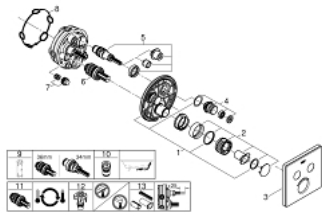

## 29 156 LS0 GROHTHERM SMARTCONTROL THERMOSTAT FOR CONCEALED INSTALLATION WITH 2 VALVES

### PRODUCT DESCRIPTION

- Colour: moon white/chrome
- trim set for GROHE Rapido SmartBox (35 600/35 604)
- metal wall escutcheon with GROHE FastFixation (covered escutcheon and shaft sealing, covered fixing), retroactively 6° adjustable
- GROHE LongLife finish
- GROHE SmartControl - control the shower with intuitive push/turn button
- exchangeable symbols
- GROHE TurboStat - compact cartridge with wax thermoelement
- GROHE ProGrip - with knurl structure
- GROHE SafeStop safety button at 38°C
- GROHE SafeStop Plus - optional temperature limiter at 43°C or 46°C included
- built-in non return valves and dirt strainers
- multiple outlets can be run simultaneously
- cover plate in moon white acrylic glass
- without roughing-in set 35 600/35 604 (please order separately)
- flow performance: outlet B = 24 l/min, outlet C = 26 l/min, outlet B+C = 29 l/min

### SPARE PARTS, 9月 2016 – now

- 1: Mounting plate (Spare part-nr. 48363000)
- 2: Temperature control handle (Spare part-nr. 49029000)
- 2.1: Cover cap (Spare part-nr. 1015030000)
- 2.2: handle adaptor (Spare part-nr. 1015059990)
- 3: Escutcheon (Spare part-nr. 49040LS0)
- 4: Push button (Spare part-nr. 48361000)
- 4.1: pushbutton (Spare part-nr. 14077000)
- 5: Cartridge (Spare part-nr. 48359000)
- 5.1: Spindle (Spare part-nr. 49088000)
- 6: Thermostatic compact cartridge 3/4" (Spare part-nr. 49028000)
- 7: Non-return valves (Spare part-nr. 47979000)
- 8: Seal (Spare part-nr. 48360000)
- 9: Socket spanner (Spare part-nr. 49059000)\*
- 10: Backflow protection combination (EN1717) (Spare part-nr. 14055000)\*
- 11: GROHE TurboStat cartridge 3/4" (Spare part-nr. 49003000)\*
- 12: Service stops (Spare part-nr. 1405300M)\*
- 13: Universal extension set single-lever mixers, 25 mm (Spare part-nr. 14048000)\*