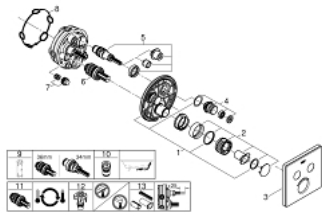

## 29 156 LS0 GROHTHERM SMARTCONTROL THERMOSTAT FOR CONCEALED INSTALLATION WITH 2 VALVES

### PRODUCT DESCRIPTION

- Colour: moon white/chrome
- trim set for GROHE Rapido SmartBox (35 600/35 604)
- metal wall escutcheon with GROHE FastFixation (covered escutcheon and shaft sealing, covered fixing), retroactively 6° adjustable
- GROHE LongLife finish
- GROHE SmartControl - control the shower with intuitive push/turn button
- exchangeable symbols
- GROHE TurboStat - compact cartridge with wax thermoelement
- GROHE ProGrip - with knurled structure
- GROHE SafeStop safety button at 38°C
- GROHE SafeStop Plus - optional temperature limiter at 43°C or 46°C included
- built-in non return valves and dirt strainers
- multiple outlets can be run simultaneously
- cover plate in moon white acrylic glass
- without roughing-in set 35 600/35 604 (please order separately)
- flow performance: outlet B = 24 l/min, outlet C = 26 l/min, outlet B+C = 29 l/min

### SPARE PARTS, 9月 2016 – now

- 1: Mounting plate (Spare part-nr. 48363000)
- 2: Temperature control handle (Spare part-nr. 49029000)
- 2.1: Cover cap (Spare part-nr. 1015030000)
- 2.2: handle adaptor (Spare part-nr. 1015059990)
- 3: Escutcheon (Spare part-nr. 49040LS0)
- 4: Push button (Spare part-nr. 48361000)
- 4.1: pushbutton (Spare part-nr. 14077000)
- 5: Cartridge (Spare part-nr. 48359000)
- 5.1: Spindle (Spare part-nr. 49088000)
- 6: Thermostatic compact cartridge 3/4" (Spare part-nr. 49028000)
- 7: Non-return valves (Spare part-nr. 47979000)
- 8: Seal (Spare part-nr. 48360000)
- 9: Socket spanner (Spare part-nr. 49059000)\*
- 10: Backflow protection combination (EN1717) (Spare part-nr. 14055000)\*
- 11: GROHE TurboStat cartridge 3/4" (Spare part-nr. 49003000)\*
- 12: Service stops (Spare part-nr. 1405300M)\*
- 13: Universal extension set single-lever mixers, 25 mm (Spare part-nr. 14048000)\*