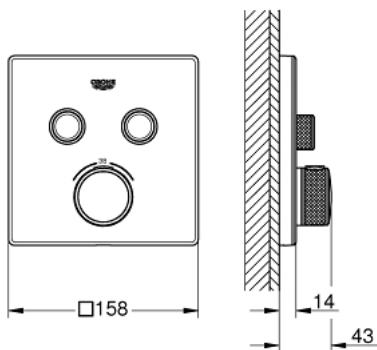

### PRODUCT DESCRIPTION

- Colour: moon white/chrome
- trim set for GROHE Rapido SmartBox (35 600/35 604)
- metal wall escutcheon with GROHE FastFixation (covered escutcheon and shaft sealing, covered fixing), retroactively 6° adjustable
- GROHE LongLife finish
- GROHE SmartControl - control the shower with intuitive push/turn button
- exchangeable symbols
- GROHE TurboStat - compact cartridge with wax thermoelement
- GROHE ProGrip - with knurled structure
- GROHE SafeStop safety button at 38°C
- GROHE SafeStop Plus - optional temperature limiter at 43°C or 46°C included
- built-in non return valves and dirt strainers
- multiple outlets can be run simultaneously
- cover plate in moon white acrylic glass
- without roughing-in set 35 600/35 604 (please order separately)
- flow performance: outlet B = 24 l/min, outlet C = 26 l/min, outlet B+C = 29 l/min

### SPARE PARTS, 9月 2016 – now

- 1: Mounting plate (Spare part-nr. 48363000)
- 2: Temperature control handle (Spare part-nr. 49029000)
- 2.1: Cover cap (Spare part-nr. 1015030000)
- 2.2: handle adaptor (Spare part-nr. 1015059990)
- 3: Escutcheon (Spare part-nr. 49040LS0)
- 4: Push button (Spare part-nr. 48361000)
- 4.1: pushbutton (Spare part-nr. 14077000)
- 5: Cartridge (Spare part-nr. 48359000)
- 5.1: Spindle (Spare part-nr. 49088000)
- 6: Thermostatic compact cartridge 3/4" (Spare part-nr. 49028000)
- 7: Non-return valves (Spare part-nr. 47979000)
- 8: Seal (Spare part-nr. 48360000)
- 9: Socket spanner (Spare part-nr. 49059000)\*
- 10: Backflow protection combination (EN1717) (Spare part-nr. 14055000)\*
- 11: GROHE TurboStat cartridge 3/4" (Spare part-nr. 49003000)\*
- 12: Service stops (Spare part-nr. 1405300M)\*
- 13: Universal extension set single-lever mixers, 25 mm (Spare part-nr. 14048000)\*