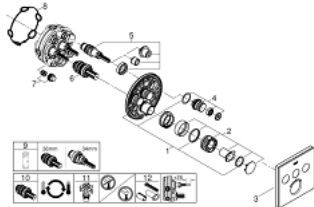

### PRODUCT DESCRIPTION

- Colour: moon white/chrome
- trim set for GROHE Rapido SmartBox (35 600/35 604)
- metal wall escutcheon with GROHE FastFixation (covered escutcheon and shaft sealing, covered fixing), retroactively 6° adjustable
- GROHE LongLife finish
- GROHE SmartControl - control the shower with intuitive push/turn button
- exchangeable symbols
- GROHE TurboStat - compact cartridge with wax thermoelement
- GROHE ProGrip - with knurled structure
- GROHE SafeStop - safety button at 38°C
- GROHE SafeStop Plus - optional temperature limiter at 43°C or 46°C included
- built-in non-return valves and dirt strainers
- multiple outlets can be run simultaneously
- cover plate in moon white acrylic glass
- without roughing-in set 35 600/35 604 (please order separately)
- flow performance: outlet A = 23 l/min outlet B = 27 l/min outlet C = 23 l/min outlet A + B = 33 l/min outlet A + B + C = 36 l/min

### SPARE PARTS, September 2016 – now

- 1: Mounting plate (Spare part-nr. 48362000)
- 2: Temperature control handle (Spare part-nr. 49029000)
  - 2.1: Cap (Spare part-nr. 1015030000)
  - 2.2: handle adaptor (Spare part-nr. 1015059990)
- 3: Escutcheon (Spare part-nr. 49043LS0)
- 4: Push button (Spare part-nr. 48361000)
  - 4.1: pushbutton (Spare part-nr. 14077000)
- 5: Cartridge (Spare part-nr. 48359000)
  - 5.1: Spindle (Spare part-nr. 49088000)
- 6: Thermostatic compact cartridge 3/4" (Spare part-nr. 49028000)
- 7: Non-return valves (Spare part-nr. 47979000)
- 8: Ball seal dia. 9x6.8 mm (Spare part-nr. 48360000)
- 9: Socket spanner (Spare part-nr. 49059000)\*
- 10: GROHE TurboStat cartridge 3/4" (Spare part-nr. 49003000)\*
- 11: Service stops (Spare part-nr. 1405300M)\*
- 12: Universal extension set single-lever mixers, 25 mm (Spare part-nr. 14048000)\*