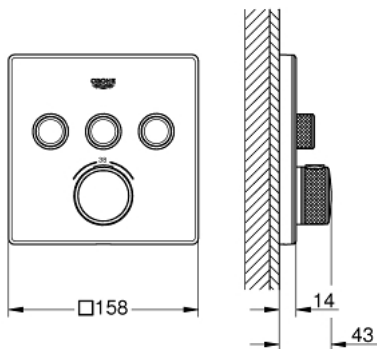

### PRODUCT DESCRIPTION

- Colour: moon white/chrome
- trim set for GROHE Rapido SmartBox (35 600/35 604)
- metal wall escutcheon with GROHE FastFixation (covered escutcheon and shaft sealing, covered fixing), retroactively 6° adjustable
- GROHE LongLife finish
- GROHE SmartControl - control the shower with intuitive push/turn button
- exchangeable symbols
- GROHE TurboStat - compact cartridge with wax thermostatic element
- GROHE ProGrip - with knurl structure
- GROHE SafeStop - safety button at 38°C
- GROHE SafeStop Plus - optional temperature limiter at 43°C or 46°C included
- built-in non-return valves and dirt strainers
- multiple outlets can be run simultaneously
- cover plate in moon white acrylic glass
- without roughing-in set 35 600/35 604 (please order separately)
- flow performance: outlet A = 23 l/min outlet B = 27 l/min outlet C = 23 l/min outlet A + B = 33 l/min outlet A + B + C = 36 l/min

### SPARE PARTS, September 2016 – now

- 1: Mounting plate (Spare part-nr. 48362000)
- 2: Temperature control handle (Spare part-nr. 49029000)
- 2.1: Cap (Spare part-nr. 1015030000)
- 2.2: handle adaptor (Spare part-nr. 1015059990)
- 3: Escutcheon (Spare part-nr. 49043LS0)
- 4: Push button (Spare part-nr. 48361000)
- 4.1: pushbutton (Spare part-nr. 14077000)
- 5: Cartridge (Spare part-nr. 48359000)
- 5.1: Spindle (Spare part-nr. 49088000)
- 6: Thermostatic compact cartridge 3/4" (Spare part-nr. 49028000)
- 7: Non-return valves (Spare part-nr. 47979000)
- 8: Ball seal dia. 9x6.8 mm (Spare part-nr. 48360000)
- 9: Socket spanner (Spare part-nr. 49059000)\*
- 10: GROHE TurboStat cartridge 3/4" (Spare part-nr. 49003000)\*
- 11: Service stops (Spare part-nr. 1405300M)\*
- 12: Universal extension set single-lever mixers, 25 mm (Spare part-nr. 14048000)\*