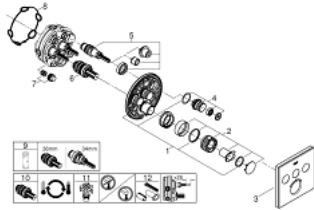

## 29 157 LS0 GROHTHERM SMARTCONTROL THERMOSTAT FOR CONCEALED INSTALLATION WITH 3 VALVES

### PRODUCT DESCRIPTION

- Colour: moon white/chrome
- trim set for GROHE Rapido SmartBox (35 600/35 604)
- metal wall escutcheon with GROHE FastFixation (covered escutcheon and shaft sealing, covered fixing), retroactively 6° adjustable
- GROHE LongLife finish
- GROHE SmartControl - control the shower with intuitive push/turn button
- exchangeable symbols
- GROHE TurboStat - compact cartridge with wax thermostatic element
- GROHE ProGrip - with knurl structure
- GROHE SafeStop - safety button at 38°C
- GROHE SafeStop Plus - optional temperature limiter at 43°C or 46°C included
- built-in non-return valves and dirt strainers
- multiple outlets can be run simultaneously
- cover plate in moon white acrylic glass
- without roughing-in set 35 600/35 604 (please order separately)
- flow performance: outlet A = 23 l/min outlet B = 27 l/min outlet C = 23 l/min outlet A + B = 33 l/min outlet A + B + C = 36 l/min

### SPARE PARTS, September 2016 – now

- 1: Mounting plate (Spare part-nr. 48362000)
- 2: Temperature control handle (Spare part-nr. 49029000)
- 2.1: Cap (Spare part-nr. 1015030000)
- 2.2: handle adaptor (Spare part-nr. 1015059990)
- 3: Escutcheon (Spare part-nr. 49043LS0)
- 4: Push button (Spare part-nr. 48361000)
- 4.1: pushbutton (Spare part-nr. 14077000)
- 5: Cartridge (Spare part-nr. 48359000)
- 5.1: Spindle (Spare part-nr. 49088000)
- 6: Thermostatic compact cartridge 3/4" (Spare part-nr. 49028000)
- 7: Non-return valves (Spare part-nr. 47979000)
- 8: Ball seal dia. 9x6.8 mm (Spare part-nr. 48360000)
- 9: Socket spanner (Spare part-nr. 49059000)\*
- 10: GROHE TurboStat cartridge 3/4" (Spare part-nr. 49003000)\*
- 11: Service stops (Spare part-nr. 1405300M)\*
- 12: Universal extension set single-lever mixers, 25 mm (Spare part-nr. 14048000)\*