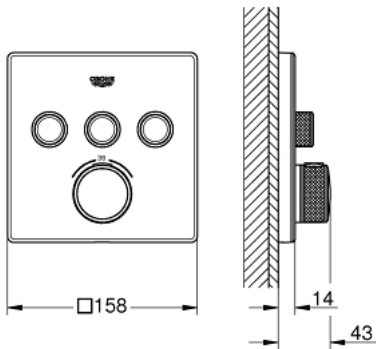

### PRODUCT DESCRIPTION

- Colour: moon white/chrome
- trim set for GROHE Rapido SmartBox (35 600/35 604)
- metal wall escutcheon with GROHE FastFixation (covered escutcheon and shaft sealing, covered fixing), retroactively 6° adjustable
- GROHE LongLife finish
- GROHE SmartControl - control the shower with intuitive push/turn button
- exchangeable symbols
- GROHE TurboStat - compact cartridge with wax thermoelement
- GROHE ProGrip - with knurled structure
- GROHE SafeStop - safety button at 38°C
- GROHE SafeStop Plus - optional temperature limiter at 43°C or 46°C included
- built-in non-return valves and dirt strainers
- multiple outlets can be run simultaneously
- cover plate in moon white acrylic glass
- without roughing-in set 35 600/35 604 (please order separately)
- flow performance: outlet A = 23 l/min outlet B = 27 l/min outlet C = 23 l/min outlet A + B = 33 l/min outlet A + B + C = 36 l/min

### SPARE PARTS, September 2016 – now

- 1: Mounting plate (Spare part-nr. 48362000)
- 2: Temperature control handle (Spare part-nr. 49029000)
  - 2.1: Cap (Spare part-nr. 1015030000)
  - 2.2: handle adaptor (Spare part-nr. 1015059990)
- 3: Escutcheon (Spare part-nr. 49043LS0)
- 4: Push button (Spare part-nr. 48361000)
  - 4.1: pushbutton (Spare part-nr. 14077000)
- 5: Cartridge (Spare part-nr. 48359000)
  - 5.1: Spindle (Spare part-nr. 49088000)
- 6: Thermostatic compact cartridge 3/4" (Spare part-nr. 49028000)
- 7: Non-return valves (Spare part-nr. 47979000)
- 8: Ball seal dia. 9x6.8 mm (Spare part-nr. 48360000)
- 9: Socket spanner (Spare part-nr. 49059000)\*
- 10: GROHE TurboStat cartridge 3/4" (Spare part-nr. 49003000)\*
- 11: Service stops (Spare part-nr. 1405300M)\*
- 12: Universal extension set single-lever mixers, 25 mm (Spare part-nr. 14048000)\*