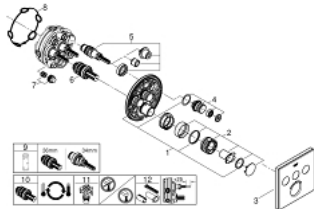

29 157 LS0 GROHTHERM SMARTCONTROL THERMOSTAT FOR CONCEALED INSTALLATION WITH 3 VALVES

PRODUCT DESCRIPTION

- Colour: moon white/chrome
- trim set for GROHE Rapido SmartBox (35 600/35 604)
- metal wall escutcheon with GROHE FastFixation (covered escutcheon and shaft sealing, covered fixing), retroactively 6° adjustable
- GROHE LongLife finish
- GROHE SmartControl - control the shower with intuitive push/turn button
- exchangeable symbols
- GROHE TurboStat - compact cartridge with wax thermoelement
- GROHE ProGrip - with knurled structure
- GROHE SafeStop safety button at 38°C
- GROHE SafeStop Plus - optional temperature limiter at 43°C or 46°C included
- built-in non return valves and dirt strainers
- multiple outlets can be run simultaneously
- cover plate in moon white acrylic glass
- without roughing-in set 35 600/35 604 (please order separately)
- flow performance: outlet A = 23 l/min, outlet B = 27 l/min, outlet C = 23 l/min, outlet A + B = 33 l/min, outlet A + B + C = 36 l/min

29 157 LS0 GROHTHERM SMARTCONTROL THERMOSTAT FOR CONCEALED INSTALLATION WITH 3 VALVES

SPARE PARTS, 9月 2016 – now

- 1: Mounting plate (Spare part-nr. 48362000)
- 2: Temperature control handle (Spare part-nr. 49029000)
- 2.1: Cover cap (Spare part-nr. 1015030000)
- 2.2: handle adaptor (Spare part-nr. 1015059990)
- 3: Escutcheon (Spare part-nr. 49043LS0)
- 4: Push button (Spare part-nr. 48361000)
- 4.1: pushbutton (Spare part-nr. 14077000)
- 5: Cartridge (Spare part-nr. 48359000)
- 5.1: Spindle (Spare part-nr. 49088000)
- 6: Thermostatic compact cartridge 3/4" (Spare part-nr. 49028000)
- 7: Non-return valves (Spare part-nr. 47979000)
- 8: Seal (Spare part-nr. 48360000)
- 9: Socket spanner (Spare part-nr. 49059000)*
- 10: GROHE TurboStat cartridge 3/4" (Spare part-nr. 49003000)*
- 11: Service stops (Spare part-nr. 1405300M)*
- 12: Universal extension set single-lever mixers, 25 mm (Spare part-nr. 14048000)*