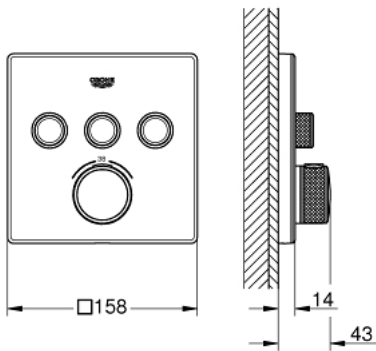

29 157 LS0 GROHTHERM SMARTCONTROL THERMOSTAT FOR CONCEALED INSTALLATION WITH 3 VALVES

PRODUCT DESCRIPTION

- Colour: moon white/chrome
- trim set for GROHE Rapido SmartBox (35 600/35 604)
- metal wall escutcheon with GROHE FastFixation (covered escutcheon and shaft sealing, covered fixing), retroactively 6° adjustable
- GROHE LongLife finish
- GROHE SmartControl - control the shower with intuitive push/turn button
- exchangeable symbols
- GROHE TurboStat - compact cartridge with wax thermoelement
- GROHE ProGrip - with knurl structure
- GROHE SafeStop safety button at 38°C
- GROHE SafeStop Plus - optional temperature limiter at 43°C or 46°C included
- built-in non return valves and dirt strainers
- multiple outlets can be run simultaneously
- cover plate in moon white acrylic glass
- without roughing-in set 35 600/35 604 (please order separately)
- flow performance: outlet A = 23 l/min, outlet B = 27 l/min, outlet C = 23 l/min, outlet A + B = 33 l/min, outlet A + B + C = 36 l/min

29 157 LS0 GROHTHERM SMARTCONTROL THERMOSTAT FOR CONCEALED INSTALLATION WITH 3 VALVES

SPARE PARTS, 9月 2016 – now

- 1: Mounting plate (Spare part-nr. 48362000)
 - 2: Temperature control handle (Spare part-nr. 49029000)
 - 2.1: Cover cap (Spare part-nr. 1015030000)
 - 2.2: handle adaptor (Spare part-nr. 1015059990)
 - 3: Escutcheon (Spare part-nr. 49043LS0)
 - 4: Push button (Spare part-nr. 48361000)
 - 4.1: pushbutton (Spare part-nr. 14077000)
 - 5: Cartridge (Spare part-nr. 48359000)
 - 5.1: Spindle (Spare part-nr. 49088000)
 - 6: Thermostatic compact cartridge 3/4" (Spare part-nr. 49028000)
 - 7: Non-return valves (Spare part-nr. 47979000)
 - 8: Seal (Spare part-nr. 48360000)
 - 9: Socket spanner (Spare part-nr. 49059000)*
 - 10: GROHE TurboStat cartridge 3/4" (Spare part-nr. 49003000)*
 - 11: Service stops (Spare part-nr. 1405300M)*
 - 12: Universal extension set single-lever mixers, 25 mm (Spare part-nr. 14048000)*
- * Optional accessories