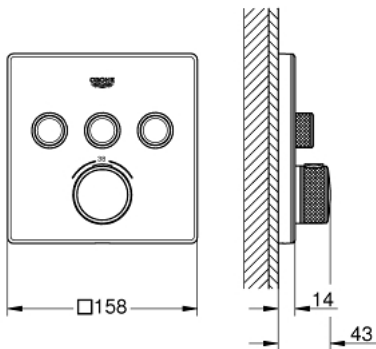

29 157 LS0 GROHTHERM SMARTCONTROL THERMOSTAT FOR CONCEALED INSTALLATION WITH 3 VALVES

PRODUCT DESCRIPTION

- Colour: moon white/chrome
- trim set for GROHE Rapido SmartBox (35 600/35 604)
- metal wall escutcheon with GROHE FastFixation (covered escutcheon and shaft sealing, covered fixing), retroactively 6° adjustable
- GROHE LongLife finish
- GROHE SmartControl - control the shower with intuitive push/turn button
- exchangeable symbols
- GROHE TurboStat - compact cartridge with wax thermoelement
- GROHE ProGrip - with knurled structure
- GROHE SafeStop safety button at 38°C
- GROHE SafeStop Plus - optional temperature limiter at 43°C or 46°C included
- built-in non return valves and dirt strainers
- multiple outlets can be run simultaneously
- cover plate in moon white acrylic glass
- without roughing-in set 35 600/35 604 (please order separately)
- flow performance: outlet A = 23 l/min, outlet B = 27 l/min, outlet C = 23 l/min, outlet A + B = 33 l/min, outlet A + B + C = 36 l/min

29 157 LS0 GROHTHERM SMARTCONTROL THERMOSTAT FOR CONCEALED INSTALLATION WITH 3 VALVES

SPARE PARTS, 9月 2016 – now

- 1: Mounting plate (Spare part-nr. 48362000)
- 2: Temperature control handle (Spare part-nr. 49029000)
- 2.1: Cover cap (Spare part-nr. 1015030000)
- 2.2: handle adaptor (Spare part-nr. 1015059990)
- 3: Escutcheon (Spare part-nr. 49043LS0)
- 4: Push button (Spare part-nr. 48361000)
- 4.1: pushbutton (Spare part-nr. 14077000)
- 5: Cartridge (Spare part-nr. 48359000)
- 5.1: Spindle (Spare part-nr. 49088000)
- 6: Thermostatic compact cartridge 3/4" (Spare part-nr. 49028000)
- 7: Non-return valves (Spare part-nr. 47979000)
- 8: Seal (Spare part-nr. 48360000)
- 9: Socket spanner (Spare part-nr. 49059000)*
- 10: GROHE TurboStat cartridge 3/4" (Spare part-nr. 49003000)*
- 11: Service stops (Spare part-nr. 1405300M)*
- 12: Universal extension set single-lever mixers, 25 mm (Spare part-nr. 14048000)*