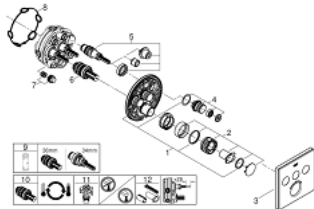

29 157 LS0 GROHTHERM SMARTCONTROL THERMOSTAT FOR CONCEALED INSTALLATION WITH 3 VALVES

PRODUCT DESCRIPTION

- Colour: moon white/chrome
- trim set for GROHE Rapido SmartBox (35 600/35 604)
- metal wall escutcheon with GROHE FastFixation (covered escutcheon and shaft sealing, covered fixing), retroactively 6° adjustable
- GROHE LongLife finish
- GROHE SmartControl - control the shower with intuitive push/turn button
- exchangeable symbols
- GROHE TurboStat - compact cartridge with wax thermoelement
- GROHE ProGrip - with knurl structure
- GROHE SafeStop safety button at 38°C
- GROHE SafeStop Plus - optional temperature limiter at 43°C or 46°C included
- built-in non return valves and dirt strainers
- multiple outlets can be run simultaneously
- cover plate in moon white acrylic glass
- without roughing-in set 35 600/35 604 (please order separately)
- flow performance: outlet A = 23 l/min, outlet B = 27 l/min, outlet C = 23 l/min, outlet A + B = 33 l/min, outlet A + B + C = 36 l/min

29 157 LS0 GROHTHERM SMARTCONTROL THERMOSTAT FOR CONCEALED INSTALLATION WITH 3 VALVES

SPARE PARTS, 9月 2016 – now

- 1: Mounting plate (Spare part-nr. 48362000)
 - 2: Temperature control handle (Spare part-nr. 49029000)
 - 2.1: Cover cap (Spare part-nr. 1015030000)
 - 2.2: handle adaptor (Spare part-nr. 1015059990)
 - 3: Escutcheon (Spare part-nr. 49043LS0)
 - 4: Push button (Spare part-nr. 48361000)
 - 4.1: pushbutton (Spare part-nr. 14077000)
 - 5: Cartridge (Spare part-nr. 48359000)
 - 5.1: Spindle (Spare part-nr. 49088000)
 - 6: Thermostatic compact cartridge 3/4" (Spare part-nr. 49028000)
 - 7: Non-return valves (Spare part-nr. 47979000)
 - 8: Seal (Spare part-nr. 48360000)
 - 9: Socket spanner (Spare part-nr. 49059000)*
 - 10: GROHE TurboStat cartridge 3/4" (Spare part-nr. 49003000)*
 - 11: Service stops (Spare part-nr. 1405300M)*
 - 12: Universal extension set single-lever mixers, 25 mm (Spare part-nr. 14048000)*
- * Optional accessories