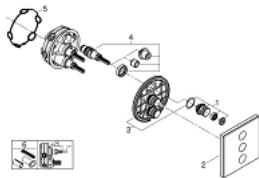

29 158 LS0 GROHTHERM SMARTCONTROL TRIPLE VOLUME CONTROL TRIM

PRODUCT DESCRIPTION

- Colour: moon white/chrome
- trim set for use with GROHE Rapido SmartBox 35 600/35 604/35 601
- metal wall escutcheon with GROHE FastFixation (covered escutcheon and shaft sealing, covered fixing), retroactively 6° adjustable
- 10 mm thin profile escutcheon
- GROHE LongLife finish
- GROHE SmartControl - control the shower with intuitive push/turn button
- exchangeable symbols
- GROHE ProGrip - with knurled structure
- multiple outlets can be run simultaneously
- cover plate in moon white acrylic glass
- without roughing-in set 35 600/35 604 (please order separately)
- flow performance: outlet D = 28 l/min, outlet E = 28 l/min, outlet A = 28 l/min, outlet D+E+A = 65 l/min
- optional flow reducer for CALGreen compliance included

29 158 LS0 GROHTHERM SMARTCONTROL TRIPLE VOLUME CONTROL TRIM

SPARE PARTS, September 2016 – now

1: Push button (Spare part-nr. 48361000)

1.1: pushbutton (Spare part-nr. 14077000)

2: Escutcheon (Spare part-nr. 48369LS0)

3: Mounting plate (Spare part-nr. 48365000)

4: Cartridge (Spare part-nr. 48359000)

4.1: Spindle (Spare part-nr. 49088000)

5: Ball seal dia. 9x6.8 mm (Spare part-nr. 48360000)

6: Universal extension set single-lever mixers, 25 mm (Spare part-nr. 14048000