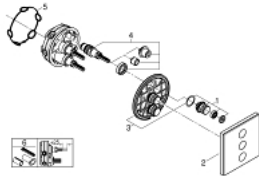

## 29 158 LS0 GROHTHERM SMARTCONTROL TRIPLE VOLUME CONTROL TRIM

### PRODUCT DESCRIPTION

- Colour: moon white/chrome
- trim set for use with GROHE Rapido SmartBox 35 600/35 604/35 601
- metal wall escutcheon with GROHE FastFixation (covered escutcheon and shaft sealing, covered fixing), retroactively 6° adjustable
- 10 mm thin profile escutcheon
- GROHE LongLife finish
- GROHE SmartControl - control the shower with intuitive push/turn button
- exchangeable symbols
- GROHE ProGrip - with knurl structure
- multiple outlets can be run simultaneously
- cover plate in moon white acrylic glass
- without roughing-in set 35 600/35 604 (please order separately)
- flow performance: outlet D = 28 l/min, outlet E = 28 l/min, outlet A = 28 l/min, outlet D+E+A = 65 l/min
- optional flow reducer for CALGreen compliance included

### SPARE PARTS, September 2016 – now

1: Push button (Spare part-nr. 48361000)

1.1: pushbutton (Spare part-nr. 14077000)

2: Escutcheon (Spare part-nr. 48369LS0)

3: Mounting plate (Spare part-nr. 48365000)

4: Cartridge (Spare part-nr. 48359000)

4.1: Spindle (Spare part-nr. 49088000)

5: Ball seal dia. 9x6.8 mm (Spare part-nr. 48360000)

6: Universal extension set single-lever mixers, 25 mm (Spare part-nr. 14048000