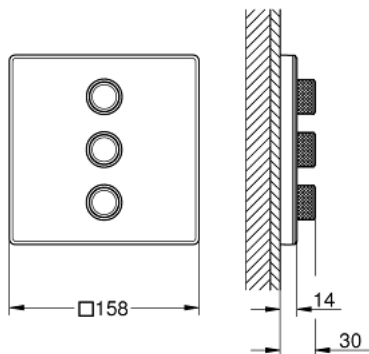

29 158 LS0 GROHTHERM SMARTCONTROL TRIPLE VOLUME CONTROL TRIM

PRODUCT DESCRIPTION

- Colour: moon white/chrome
- trim set for use with GROHE Rapido SmartBox 35 600/35 604/35 601
- metal wall escutcheon with GROHE FastFixation (covered escutcheon and shaft sealing, covered fixing), retroactively 6° adjustable
- 10 mm thin profile escutcheon
- GROHE LongLife finish
- GROHE SmartControl - control the shower with intuitive push/turn button
- exchangeable symbols
- GROHE ProGrip - with knurled structure
- multiple outlets can be run simultaneously
- cover plate in moon white acrylic glass
- without roughing-in set 35 600/35 604 (please order separately)
- flow performance: outlet D = 28 l/min, outlet E = 28 l/min, outlet A = 28 l/min, outlet D+E+A = 65 l/min
- optional flow reducer for CALGreen compliance included

29 158 LS0 GROHTHERM SMARTCONTROL TRIPLE VOLUME CONTROL TRIM

SPARE PARTS, September 2016 – now

1: Push button (Spare part-nr. 48361000)

1.1: pushbutton (Spare part-nr. 14077000)

2: Escutcheon (Spare part-nr. 48369LS0)

3: Mounting plate (Spare part-nr. 48365000)

4: Cartridge (Spare part-nr. 48359000)

4.1: Spindle (Spare part-nr. 49088000)

5: Ball seal dia. 9x6.8 mm (Spare part-nr. 48360000)

6: Universal extension set single-lever mixers, 25 mm (Spare part-nr. 14048000