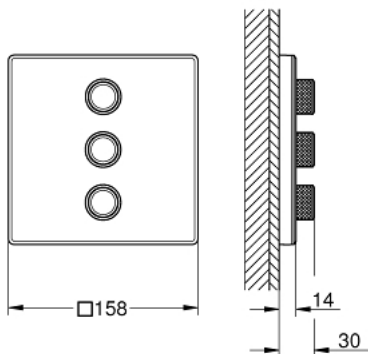

## 29 158 LS0 GROHTHERM SMARTCONTROL TRIPLE VOLUME CONTROL TRIM

### PRODUCT DESCRIPTION

- Colour: moon white/chrome
- trim set for use with GROHE Rapido SmartBox 35 600/35 604/35 601
- metal wall escutcheon with GROHE FastFixation (covered escutcheon and shaft sealing, covered fixing), retroactively 6° adjustable
- 10 mm thin profile escutcheon
- GROHE LongLife finish
- GROHE SmartControl - control the shower with intuitive push/turn button
- exchangeable symbols
- GROHE ProGrip - with knurl structure
- multiple outlets can be run simultaneously
- cover plate in moon white acrylic glass
- without roughing-in set 35 600/35 604 (please order separately)
- flow performance: outlet D = 28 l/min, outlet E = 28 l/min, outlet A = 28 l/min, outlet D+E+A = 65 l/min
- optional flow reducer for CALGreen compliance included

### SPARE PARTS, September 2016 – now

1: Push button (Spare part-nr. 48361000)

1.1: pushbutton (Spare part-nr. 14077000)

2: Escutcheon (Spare part-nr. 48369LS0)

3: Mounting plate (Spare part-nr. 48365000)

4: Cartridge (Spare part-nr. 48359000)

4.1: Spindle (Spare part-nr. 49088000)

5: Ball seal dia. 9x6.8 mm (Spare part-nr. 48360000)

6: Universal extension set single-lever mixers, 25 mm (Spare part-nr. 14048000