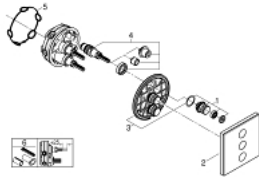

## 29 158 LS0 GROHTHERM SMARTCONTROL TRIPLE VOLUME CONTROL TRIM

### PRODUCT DESCRIPTION

- Colour: moon white/chrome
- GROHE Rapido SmartBox 35 600/35 604/35 601
- metal wall escutcheon with GROHE FastFixation (covered escutcheon and shaft sealing, covered fixing), retroactively 6° adjustable
- 10 mm thin profile escutcheon
- GROHE LongLife finish
- GROHE SmartControl - control the shower with intuitive push/turn button
- exchangeable symbols
- GROHE ProGrip - with knurl structure
- multiple outlets can be run simultaneously
- cover plate in moon white acrylic glass
- without roughing-in set 35 600/35 604 (please order separately)
- flow performance: outlet D = 28 l/min, outlet E = 28 l/min, outlet A = 28 l/min, outlet D+E+A = 65 l/min
- optional flow reducer for CALGreen compliance included

### SPARE PARTS, 9月 2016 – now

- 1: Push button (Spare part-nr. 48361000)
- 1.1: pushbutton (Spare part-nr. 14077000)
- 2: Escutcheon (Spare part-nr. 48369LS0)
- 3: Mounting plate (Spare part-nr. 48365000)
- 4: Cartridge (Spare part-nr. 48359000)
- 4.1: Spindle (Spare part-nr. 49088000)
- 5: Seal (Spare part-nr. 48360000)
- 6: Universal extension set single-lever mixers, 25 mm (Spare part-nr. 14048000)\*