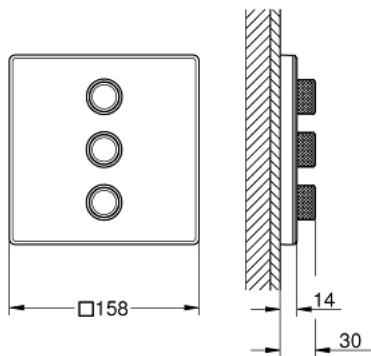

## 29 158 LS0 GROHTHERM SMARTCONTROL TRIPLE VOLUME CONTROL TRIM

### PRODUCT DESCRIPTION

- Colour: moon white/chrome
- GROHE Rapido SmartBox 35 600/35 604/35 601
- metal wall escutcheon with GROHE FastFixation (covered escutcheon and shaft sealing, covered fixing), retroactively 6° adjustable
- 10 mm thin profile escutcheon
- GROHE LongLife finish
- GROHE SmartControl - control the shower with intuitive push/turn button
- exchangeable symbols
- GROHE ProGrip - with knurl structure
- multiple outlets can be run simultaneously
- cover plate in moon white acrylic glass
- without roughing-in set 35 600/35 604 (please order separately)
- flow performance: outlet D = 28 l/min, outlet E = 28 l/min, outlet A = 28 l/min, outlet D+E+A = 65 l/min
- optional flow reducer for CALGreen compliance included

### SPARE PARTS, 9月 2016 – now

- 1: Push button (Spare part-nr. 48361000)
- 1.1: pushbutton (Spare part-nr. 14077000)
- 2: Escutcheon (Spare part-nr. 48369LS0)
- 3: Mounting plate (Spare part-nr. 48365000)
- 4: Cartridge (Spare part-nr. 48359000)
- 4.1: Spindle (Spare part-nr. 49088000)
- 5: Seal (Spare part-nr. 48360000)
- 6: Universal extension set single-lever mixers, 25 mm (Spare part-nr. 14048000)\*