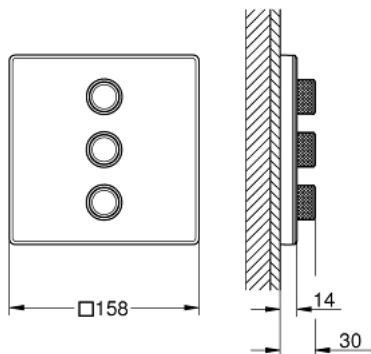

## 29 158 LS0 GROHTHERM SMARTCONTROL TRIPLE VOLUME CONTROL TRIM

### PRODUCT DESCRIPTION

- Colour: moon white/chrome
- GROHE Rapido SmartBox 35 600/35 604/35 601
- metal wall escutcheon with GROHE FastFixation (covered escutcheon and shaft sealing, covered fixing), retroactively 6° adjustable
- 10 mm thin profile escutcheon
- GROHE LongLife finish
- GROHE SmartControl - control the shower with intuitive push/turn button
- exchangeable symbols
- GROHE ProGrip - with knurled structure
- multiple outlets can be run simultaneously
- cover plate in moon white acrylic glass
- without roughing-in set 35 600/35 604 (please order separately)
- flow performance: outlet D = 28 l/min, outlet E = 28 l/min, outlet A = 28 l/min, outlet D+E+A = 65 l/min
- optional flow reducer for CALGreen compliance included

### SPARE PARTS, 9月 2016 – now

- 1: Push button (Spare part-nr. 48361000)
- 1.1: pushbutton (Spare part-nr. 14077000)
- 2: Escutcheon (Spare part-nr. 48369LS0)
- 3: Mounting plate (Spare part-nr. 48365000)
- 4: Cartridge (Spare part-nr. 48359000)
- 4.1: Spindle (Spare part-nr. 49088000)
- 5: Seal (Spare part-nr. 48360000)
- 6: Universal extension set single-lever mixers, 25 mm (Spare part-nr. 14048000)\*