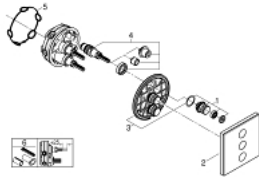

## 29 158 LS0 GROHTHERM SMARTCONTROL TRIPLE VOLUME CONTROL TRIM

### PRODUCT DESCRIPTION

- Colour: moon white/chrome
- GROHE Rapido SmartBox 35 600/35 604/35 601
- metal wall escutcheon with GROHE FastFixation (covered escutcheon and shaft sealing, covered fixing), retroactively 6° adjustable
- 10 mm thin profile escutcheon
- GROHE LongLife finish
- GROHE SmartControl - control the shower with intuitive push/turn button
- exchangeable symbols
- GROHE ProGrip - with knurled structure
- multiple outlets can be run simultaneously
- cover plate in moon white acrylic glass
- without roughing-in set 35 600/35 604 (please order separately)
- flow performance: outlet D = 28 l/min, outlet E = 28 l/min, outlet A = 28 l/min, outlet D+E+A = 65 l/min
- optional flow reducer for CALGreen compliance included

### SPARE PARTS, 9月 2016 – now

- 1: Push button (Spare part-nr. 48361000)
- 1.1: pushbutton (Spare part-nr. 14077000)
- 2: Escutcheon (Spare part-nr. 48369LS0)
- 3: Mounting plate (Spare part-nr. 48365000)
- 4: Cartridge (Spare part-nr. 48359000)
- 4.1: Spindle (Spare part-nr. 49088000)
- 5: Seal (Spare part-nr. 48360000)
- 6: Universal extension set single-lever mixers, 25 mm (Spare part-nr. 14048000)\*