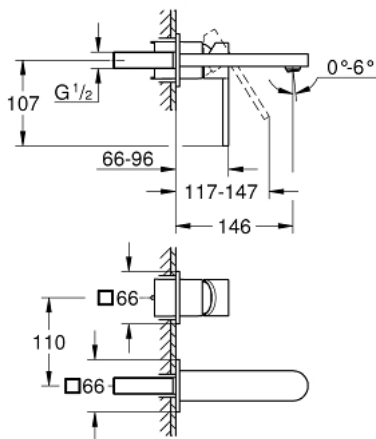

29 303 003 GROHE PLUS 2-HOLE BASIN MIXER M-SIZE

PRODUCT DESCRIPTION

- Colour: chrome
- wall mounted
- for use with rough-in set 23 200
- without concealed body
- metal escutcheon
- metal lever
- GROHE LongLife finish
- GROHE EcoJoy - less water, perfect flow
- maximum flow rate (at 3 bar): 5 l/min
- SpeedClean Mousseur
- GROHE AquaGuide adjustable mousseur
- centre distance 110 mm
- projection 147 mm
- minimum pressure 1,0 bar

29 303 003 **GROHE PLUS 2-HOLE BASIN MIXER**
M-SIZE

SPARE PARTS, August 2018 – now

1: Mousseur (Spare part-nr. 48449000)

2: Extension (Spare part-nr. 46627000)*

3: Extension (Spare part-nr. 46943000)*

* Optional accessories