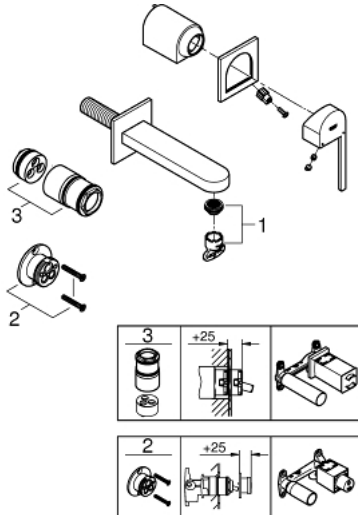

29 303 003 GROHE PLUS 2-HOLE BASIN MIXER M-SIZE

PRODUCT DESCRIPTION

- Colour: chrome
- wall mounted
- for use with rough-in set 23 200
- without concealed body
- metal escutcheon
- metal lever
- GROHE LongLife finish
- GROHE EcoJoy - less water, perfect flow
- maximum flow rate (at 3 bar): 5 l/min
- SpeedClean Mousseur
- GROHE AquaGuide adjustable mousseur
- centre distance 110 mm
- projection 147 mm
- minimum pressure 1,0 bar

29 303 003 **GROHE PLUS 2-HOLE BASIN MIXER**
M-SIZE

SPARE PARTS, August 2018 – now

1: Mousseur (Spare part-nr. 48449000)

2: Extension (Spare part-nr. 46627000)*

3: Extension (Spare part-nr. 46943000)*

* Optional accessories