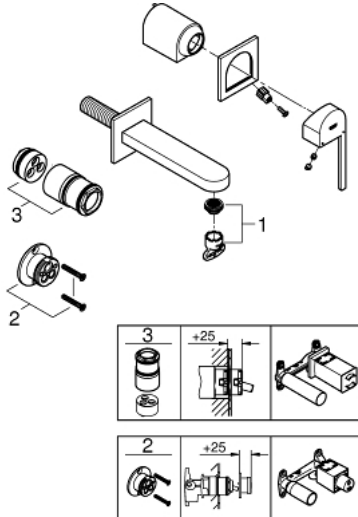

29 303 003 GROHE PLUS TWO-HOLE BASIN MIXER M-SIZE

PRODUCT DESCRIPTION

- Colour: chrome
- wall mounted
- for use with rough-in set 23 200
- without concealed body
- metal escutcheon
- metal lever
- GROHE LongLife finish
- GROHE EcoJoy - Less water, perfect flow
- maximum flow rate (at 3 bar): 5 l/min
- SpeedClean mousseur
- GROHE AquaGuide adjustable mousseur
- center distance 110 mm
- projection 147 mm
- min. recommended pressure 1.0 bar

29 303 003 GROHE PLUS TWO-HOLE BASIN MIXER M-SIZE

SPARE PARTS, 8月 2018 – now

- 1: Mousseur (Spare part-nr. 48449000)
- 2: Extension (Spare part-nr. 46627000)*
- 3: Extension (Spare part-nr. 46943000)*

* Optional accessories