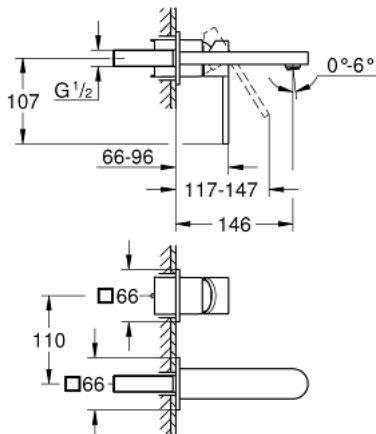

29 303 003 GROHE PLUS TWO-HOLE BASIN MIXER M-SIZE

PRODUCT DESCRIPTION

- Colour: chrome
- wall mounted
- for use with rough-in set 23 200
- without concealed body
- metal escutcheon
- metal lever
- GROHE LongLife finish
- GROHE EcoJoy - Less water, perfect flow
- maximum flow rate (at 3 bar): 5 l/min
- SpeedClean mousseur
- GROHE AquaGuide adjustable mousseur
- center distance 110 mm
- projection 147 mm
- min. recommended pressure 1.0 bar

29 303 003 GROHE PLUS TWO-HOLE BASIN MIXER M-SIZE

SPARE PARTS, 8月 2018 – now

- 1: Mousseur (Spare part-nr. 48449000)
- 2: Extension (Spare part-nr. 46627000)*
- 3: Extension (Spare part-nr. 46943000)*

* Optional accessories