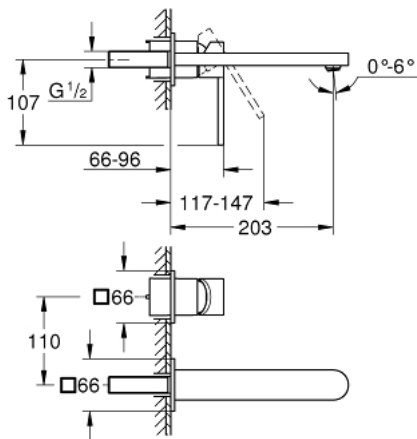

29 306 003 GROHE PLUS 2-HOLE BASIN MIXER L-SIZE

PRODUCT DESCRIPTION

- Colour: chrome
- wall mounted
- for use with rough-in set 23 200
- without concealed body
- metal escutcheon
- metal lever
- GROHE LongLife finish
- GROHE EcoJoy - less water, perfect flow
- maximum flow rate (at 3 bar): 5 l/min
- SpeedClean Mousseur
- GROHE AquaGuide adjustable mousseur
- centre distance 110 mm
- projection 203 mm
- minimum pressure 1,0 bar

29 306 003 **GROHE PLUS 2-HOLE BASIN MIXER**
L-SIZE

SPARE PARTS, August 2018 – now

1: Mousseur (Spare part-nr. 48449000)

2: Extension (Spare part-nr. 46943000)*

* Optional accessories