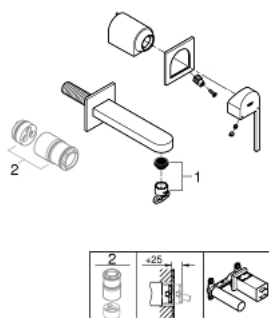

29 306 003 GROHE PLUS 2-HOLE BASIN MIXER L-SIZE

PRODUCT DESCRIPTION

- Colour: chrome
- wall mounted
- for use with rough-in set 23 200
- without concealed body
- metal escutcheon
- metal lever
- GROHE LongLife finish
- GROHE EcoJoy - less water, perfect flow
- maximum flow rate (at 3 bar): 5 l/min
- SpeedClean Mousseur
- GROHE AquaGuide adjustable mousseur
- centre distance 110 mm
- projection 203 mm
- minimum pressure 1,0 bar

29 306 003 **GROHE PLUS 2-HOLE BASIN MIXER**
L-SIZE

SPARE PARTS, August 2018 – now

1: Mousseur (Spare part-nr. 48449000)

2: Extension (Spare part-nr. 46943000)*

* Optional accessories