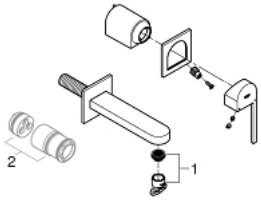

29 306 003 GROHE PLUS TWO-HOLE BASIN MIXER L-SIZE

PRODUCT DESCRIPTION

- Colour: chrome
- wall mounted
- for use with rough-in set 23 200
- without concealed body
- metal escutcheon
- metal lever
- GROHE LongLife finish
- GROHE EcoJoy - Less water, perfect flow
- maximum flow rate (at 3 bar): 5 l/min
- SpeedClean mousseur
- GROHE AquaGuide adjustable mousseur
- center distance 110 mm
- projection 203 mm
- min. recommended pressure 1.0 bar

29 306 003 GROHE PLUS TWO-HOLE BASIN MIXER L-SIZE

SPARE PARTS, 8月 2018 – now

1: Mousseur (Spare part-nr. 48449000)

2: Extension (Spare part-nr. 46943000)*

* Optional accessories