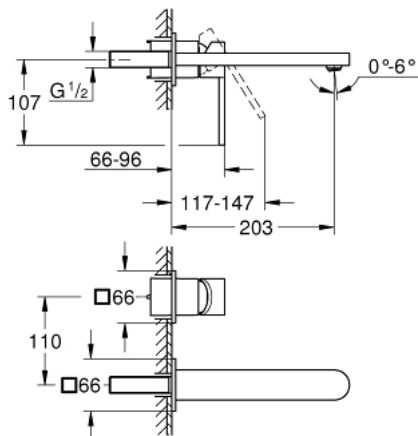

29 306 003 GROHE PLUS TWO-HOLE BASIN MIXER L-SIZE

PRODUCT DESCRIPTION

- Colour: chrome
- wall mounted
- for use with rough-in set 23 200
- without concealed body
- metal escutcheon
- metal lever
- GROHE LongLife finish
- GROHE EcoJoy - Less water, perfect flow
- maximum flow rate (at 3 bar): 5 l/min
- SpeedClean mousseur
- GROHE AquaGuide adjustable mousseur
- center distance 110 mm
- projection 203 mm
- min. recommended pressure 1.0 bar

29 306 003 GROHE PLUS TWO-HOLE BASIN MIXER L-SIZE

SPARE PARTS, 8月 2018 – now

1: Mousseur (Spare part-nr. 48449000)

2: Extension (Spare part-nr. 46943000)*

* Optional accessories