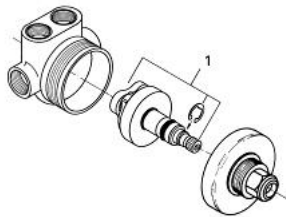

### PRODUCT DESCRIPTION

- concealed body, 1/2"
- without finishing trim set
- wall installation
- with ceramic discs
- connection cold and hot 1/2"
- 2 outlets 1/2"
- bath outlet 3/4"
- protection sleeve
- installation depth infinitely adjustable 24-60 mm
- DR-brass

## 29 708 000 5-WAY DIVERTER

**SPARE PARTS**, January 1993 – now

1: Ceramic Headpart (Spare part-nr. 45676000)

83 339  
02.09.93  
VWII

29.708