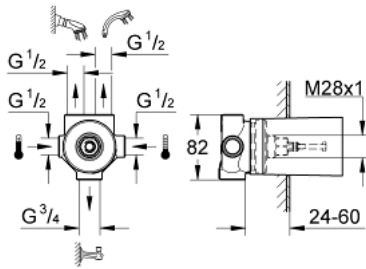

## 29 708 000 5-WAY DIVERTER

### PRODUCT DESCRIPTION

- concealed body, 1/2"
- without finishing trim set
- wall installation
- with ceramic discs
- connection cold and hot 1/2"
- 2 outlets 1/2"
- bath outlet 3/4"
- protection sleeve
- installation depth infinitely adjustable 24-60 mm
- DR-brass

## 29 708 000 5-WAY DIVERTER

**SPARE PARTS**, January 1993 – now

1: Ceramic Headpart (Spare part-nr. 45676000)

83 339  
02.09.93  
VWII

29.708