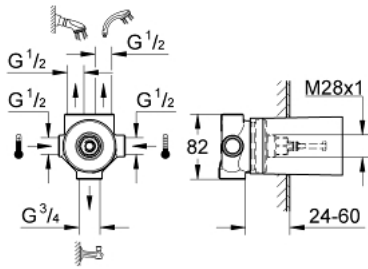

29 708 000 5-WAY DIVERTER

PRODUCT DESCRIPTION

- concealed body, 1/2"
- without finishing trim set
- wall installation
- with ceramic sealing disks
- connection cold and hot 1/2"
- 2 outlets 1/2"
- bath outlet 3/4"
- protection sleeve
- installation depth infinitely adjustable 24-60 mm
- DR-brass

29 708 000 **5-WAY DIVERTER**

SPARE PARTS, 1月 1993 – now

1: Ceramic diverter headpart (Spare part-nr. 45676000)

88 539
02.09.93
Walt

29.708