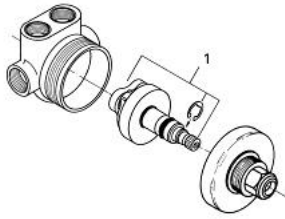

29 708 000 5-WAY DIVERTER

PRODUCT DESCRIPTION

- concealed body, 1/2"
- without finishing trim set
- wall installation
- with ceramic sealing disks
- connection cold and hot 1/2"
- 2 outlets 1/2"
- bath outlet 3/4"
- protection sleeve
- installation depth infinitely adjustable 24-60 mm
- DR-brass

29 708 000 **5-WAY DIVERTER**

SPARE PARTS, 1月 1993 – now

1: Ceramic diverter headpart (Spare part-nr. 45676000)

88 539
02.09.93
Walt

29.708