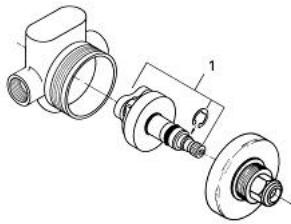

### PRODUCT DESCRIPTION

- concealed body, 1/2"
- without finishing trim set
- wall installation
- ceramic discs
- connection mixed water 1/2"
- 2 outlets 1/2"
- protection sleeve
- NPT thread 1/2"

## 29 712 000 3-PORT ROUGH-IN VALVE

**SPARE PARTS**, January 1995 – now

1: Ceramic Headpart (Spare part-nr. 45676000)

21 271  
13.07.95  
K30101

29.712