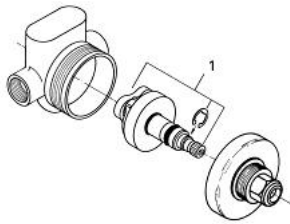

29 712 000 **3-PORT ROUGH-IN VALVE**

PRODUCT DESCRIPTION

- concealed body, 1/2"
- without finishing trim set
- wall installation
- ceramic discs
- connection mixed water 1/2"
- 2 outlets 1/2"
- protection sleeve
- NPT thread 1/2"

29 712 000 **3-PORT ROUGH-IN VALVE**

SPARE PARTS, 1月 1995 – now

1: Ceramic diverter headpart (Spare part-nr. 45676000)

21 271
13.07.99
KHeinst.

29.712