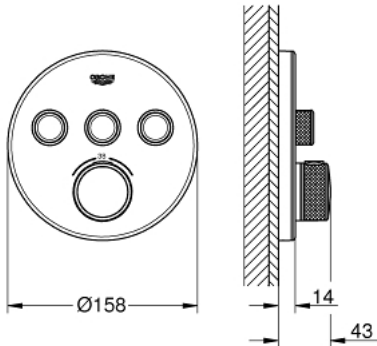

29 904 LS0 GROHTHERM SMARTCONTROL THERMOSTAT FOR CONCEALED INSTALLATION WITH 3 VALVES

PRODUCT DESCRIPTION

- Colour: moon white/chrome
- trim set for GROHE Rapido SmartBox (35 600/35 604)
- metal wall escutcheon with GROHE FastFixation (covered escutcheon and shaft sealing, covered fixing), retroactively 6° adjustable
- GROHE LongLife finish
- GROHE SmartControl - control the shower with intuitive push/turn button
- exchangeable symbols
- GROHE TurboStat - compact cartridge with wax thermoelement
- GROHE ProGrip - with knurl structure
- GROHE SafeStop safety button at 38°C
- GROHE SafeStop Plus - optional temperature limiter at 43°C or 46°C included
- built-in non return valves and dirt strainers
- multiple outlets can be run simultaneously
- cover plate in moon white acrylic glass
- without roughing-in set 35 600/35 604 (please order separately)
- flow performance: outlet A = 23 l/min, outlet B = 27 l/min, outlet C = 23 l/min, outlet A + B = 33 l/min, outlet A + B + C = 36 l/min

29 904 LS0 GROHTHERM SMARTCONTROL THERMOSTAT FOR CONCEALED INSTALLATION WITH 3 VALVES

SPARE PARTS, 9月 2016 – now

- 1: Mounting plate (Spare part-nr. 48362000)
 - 2: Temperature control handle (Spare part-nr. 49029000)
 - 2.1: Cover cap (Spare part-nr. 1015030000)
 - 2.2: handle adaptor (Spare part-nr. 1015059990)
 - 3: Escutcheon (Spare part-nr. 49036LS0)
 - 4: Push button (Spare part-nr. 48361000)
 - 4.1: pushbutton (Spare part-nr. 14077000)
 - 5: Cartridge (Spare part-nr. 48359000)
 - 5.1: Spindle (Spare part-nr. 49088000)
 - 6: Thermostatic compact cartridge 3/4" (Spare part-nr. 49028000)
 - 7: Non-return valves (Spare part-nr. 47979000)
 - 8: Seal (Spare part-nr. 48360000)
 - 9: Socket spanner (Spare part-nr. 49059000)*
 - 10: GROHE TurboStat cartridge 3/4" (Spare part-nr. 49003000)*
 - 11: Service stops (Spare part-nr. 1405300M)*
 - 12: Universal extension set single-lever mixers, 25 mm (Spare part-nr. 14048000)*
- * Optional accessories