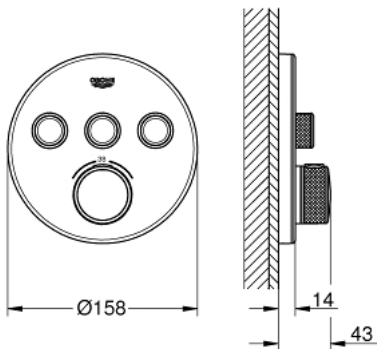

### PRODUCT DESCRIPTION

- Colour: moon white/chrome
- trim set for GROHE Rapido SmartBox (35 600/35 604)
- metal wall escutcheon with GROHE FastFixation (covered escutcheon and shaft sealing, covered fixing), retroactively 6° adjustable
- GROHE LongLife finish
- GROHE SmartControl - control the shower with intuitive push/turn button
- exchangeable symbols
- GROHE TurboStat - compact cartridge with wax thermoelement
- GROHE ProGrip - with knurled structure
- GROHE SafeStop safety button at 38°C
- GROHE SafeStop Plus - optional temperature limiter at 43°C or 46°C included
- built-in non return valves and dirt strainers
- multiple outlets can be run simultaneously
- cover plate in moon white acrylic glass
- without roughing-in set 35 600/35 604 (please order separately)
- flow performance: outlet A = 23 l/min, outlet B = 27 l/min, outlet C = 23 l/min, outlet A + B = 33 l/min, outlet A + B + C = 36 l/min

### SPARE PARTS, 9月 2016 – now

- 1: Mounting plate (Spare part-nr. 48362000)
  - 2: Temperature control handle (Spare part-nr. 49029000)
  - 2.1: Cover cap (Spare part-nr. 1015030000)
  - 2.2: handle adaptor (Spare part-nr. 1015059990)
  - 3: Escutcheon (Spare part-nr. 49036LS0)
  - 4: Push button (Spare part-nr. 48361000)
  - 4.1: pushbutton (Spare part-nr. 14077000)
  - 5: Cartridge (Spare part-nr. 48359000)
  - 5.1: Spindle (Spare part-nr. 49088000)
  - 6: Thermostatic compact cartridge 3/4" (Spare part-nr. 49028000)
  - 7: Non-return valves (Spare part-nr. 47979000)
  - 8: Seal (Spare part-nr. 48360000)
  - 9: Socket spanner (Spare part-nr. 49059000)\*
  - 10: GROHE TurboStat cartridge 3/4" (Spare part-nr. 49003000)\*
  - 11: Service stops (Spare part-nr. 1405300M)\*
  - 12: Universal extension set single-lever mixers, 25 mm (Spare part-nr. 14048000)\*
- \* Optional accessories