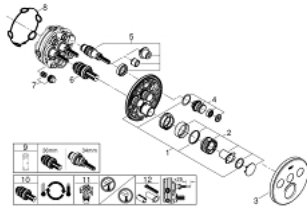

## 29 904 LS0 GROHTHERM SMARTCONTROL THERMOSTAT FOR CONCEALED INSTALLATION WITH 3 VALVES

### PRODUCT DESCRIPTION

- Colour: moon white/chrome
- trim set for GROHE Rapido SmartBox (35 600/35 604)
- metal wall escutcheon with GROHE FastFixation (covered escutcheon and shaft sealing, covered fixing), retroactively 6° adjustable
- GROHE LongLife finish
- GROHE SmartControl - control the shower with intuitive push/turn button
- exchangeable symbols
- GROHE TurboStat - compact cartridge with wax thermoelement
- GROHE ProGrip - with knurled structure
- GROHE SafeStop safety button at 38°C
- GROHE SafeStop Plus - optional temperature limiter at 43°C or 46°C included
- built-in non return valves and dirt strainers
- multiple outlets can be run simultaneously
- cover plate in moon white acrylic glass
- without roughing-in set 35 600/35 604 (please order separately)
- flow performance: outlet A = 23 l/min, outlet B = 27 l/min, outlet C = 23 l/min, outlet A + B = 33 l/min, outlet A + B + C = 36 l/min

### SPARE PARTS, 9月 2016 – now

- 1: Mounting plate (Spare part-nr. 48362000)
  - 2: Temperature control handle (Spare part-nr. 49029000)
  - 2.1: Cover cap (Spare part-nr. 1015030000)
  - 2.2: handle adaptor (Spare part-nr. 1015059990)
  - 3: Escutcheon (Spare part-nr. 49036LS0)
  - 4: Push button (Spare part-nr. 48361000)
  - 4.1: pushbutton (Spare part-nr. 14077000)
  - 5: Cartridge (Spare part-nr. 48359000)
  - 5.1: Spindle (Spare part-nr. 49088000)
  - 6: Thermostatic compact cartridge 3/4" (Spare part-nr. 49028000)
  - 7: Non-return valves (Spare part-nr. 47979000)
  - 8: Seal (Spare part-nr. 48360000)
  - 9: Socket spanner (Spare part-nr. 49059000)\*
  - 10: GROHE TurboStat cartridge 3/4" (Spare part-nr. 49003000)\*
  - 11: Service stops (Spare part-nr. 1405300M)\*
  - 12: Universal extension set single-lever mixers, 25 mm (Spare part-nr. 14048000)\*
- \* Optional accessories