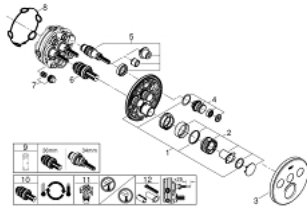

29 904 LS0 GROHTHERM SMARTCONTROL THERMOSTAT FOR CONCEALED INSTALLATION WITH 3 VALVES

PRODUCT DESCRIPTION

- Colour: moon white/chrome
- trim set for GROHE Rapido SmartBox (35 600/35 604)
- metal wall escutcheon with GROHE FastFixation (covered escutcheon and shaft sealing, covered fixing), retroactively 6° adjustable
- GROHE LongLife finish
- GROHE SmartControl - control the shower with intuitive push/turn button
- exchangeable symbols
- GROHE TurboStat - compact cartridge with wax thermoelement
- GROHE ProGrip - with knurl structure
- GROHE SafeStop safety button at 38°C
- GROHE SafeStop Plus - optional temperature limiter at 43°C or 46°C included
- built-in non return valves and dirt strainers
- multiple outlets can be run simultaneously
- cover plate in moon white acrylic glass
- without roughing-in set 35 600/35 604 (please order separately)
- flow performance: outlet A = 23 l/min, outlet B = 27 l/min, outlet C = 23 l/min, outlet A + B = 33 l/min, outlet A + B + C = 36 l/min

29 904 LS0 GROHTHERM SMARTCONTROL THERMOSTAT FOR CONCEALED INSTALLATION WITH 3 VALVES

SPARE PARTS, 9月 2016 – now

- 1: Mounting plate (Spare part-nr. 48362000)
 - 2: Temperature control handle (Spare part-nr. 49029000)
 - 2.1: Cover cap (Spare part-nr. 1015030000)
 - 2.2: handle adaptor (Spare part-nr. 1015059990)
 - 3: Escutcheon (Spare part-nr. 49036LS0)
 - 4: Push button (Spare part-nr. 48361000)
 - 4.1: pushbutton (Spare part-nr. 14077000)
 - 5: Cartridge (Spare part-nr. 48359000)
 - 5.1: Spindle (Spare part-nr. 49088000)
 - 6: Thermostatic compact cartridge 3/4" (Spare part-nr. 49028000)
 - 7: Non-return valves (Spare part-nr. 47979000)
 - 8: Seal (Spare part-nr. 48360000)
 - 9: Socket spanner (Spare part-nr. 49059000)*
 - 10: GROHE TurboStat cartridge 3/4" (Spare part-nr. 49003000)*
 - 11: Service stops (Spare part-nr. 1405300M)*
 - 12: Universal extension set single-lever mixers, 25 mm (Spare part-nr. 14048000)*
- * Optional accessories